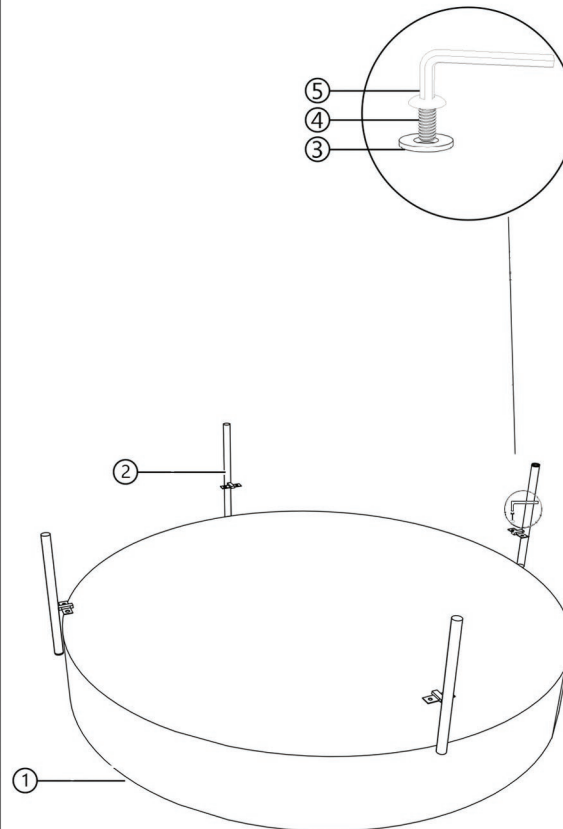

PARTS AND HARDWARE.

PARTS LIST

No.	DESCRIPTION	IMAGE	QTY
1.	TOP		01
2.	LEGS		04

HARDWARE LIST

No.	DESCRIPTION	IMAGE	QTY
3.	FLAT WASHER		08
4.	ALLEN BOLT		08
4.	ALLEN KEY		01

NOTES.

Thank you for purchasing this quality product! Be sure to check all packing material carefully for small part that may have come loose inside the carton during shipping.

CAUTION: The item is heavy, assembly should be performed by two people.

STEP 1.

STEP 2.