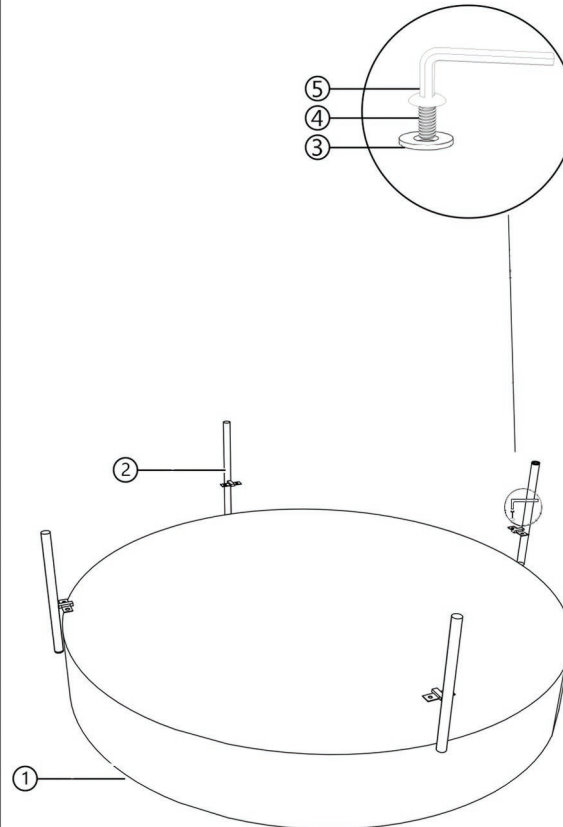

PARTS AND HARDWARE.

PARTS LIST

No.	DESCRIPTION	IMAGE	QTY
1.	TOP		01
2.	LEGS		04

HARDWARE LIST

No.	DESCRIPTION	IMAGE	QTY
3.	FLAT WASHER		08
4.	ALLEN BOLT		08
4.	ALLEN KEY		01

NOTES.

Thank you for purchasing this quality product! Be sure to check all packing material carefully for small part that may have come loose inside the carton during shipping.

CAUTION: The item is heavy, assembly should be performed by two people.

STEP 1.

STEP 2.