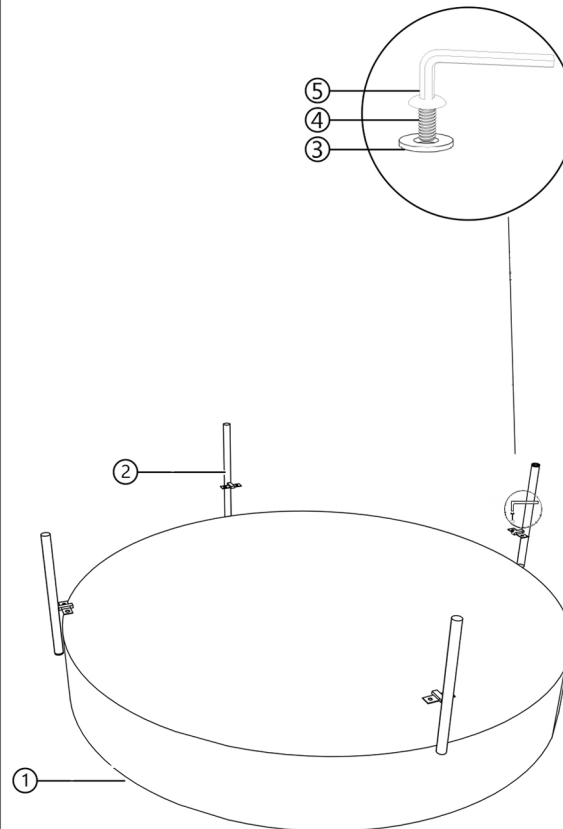

ASSEMBLY INSTRUCTIONS.

CHAMEAU COFFEE TABLE

GZ-1139-37

THANK YOU FOR YOUR PURCHASE!

PARTS AND HARDWARE.

PARTS LIST

No.	DESCRIPTION	IMAGE	QTY
1.	TOP		01
2.	LEGS		04

HARDWARE LIST

No.	DESCRIPTION	IMAGE	QTY
3.	FLAT WASHER		08
4.	ALLEN BOLT		08
4.	ALLEN KEY		01

NOTES.

Thank you for purchasing this quality product! Be sure to check all packing material carefully for small part that may have come loose inside the carton during shipping.

Caution: The item is heavy, assembly should be performed by two people.

STEP 1.

STEP 2.