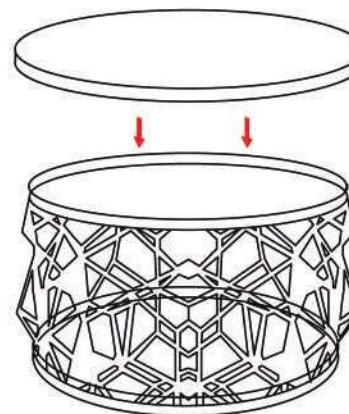

ASSEMBLY INSTRUCTIONS.

MYTHOS COFFEE TABLE

GK-1009-15

THANK YOU FOR YOUR PURCHASE!

PARTS AND HARDWARE. PARTS LIST

No.	DESCRIPTION	IMAGE	QTY
A	METAL FRAME		1
B	TOP		1

STEP 1.

STEP 2.

NOTES.

Thank you for purchasing this quality product! Be sure to check all packing material carefully for small part that may have come loose inside the carton during shipping.

Caution: The item is heavy, assembly should be performed by two people.