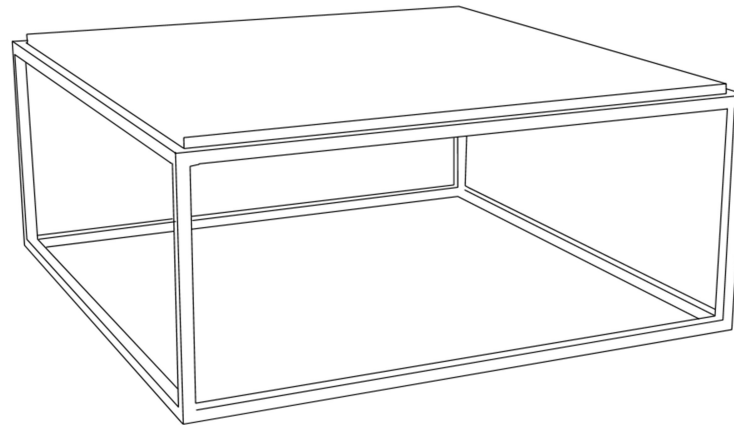

# **ASSEMBLY INSTRUCTIONS.**

**WINSLOW MARBLE COFEE TABLE**

**GK-1002-15**

THANK YOU FOR YOUR PURCHASE!

## PARTS AND HARDWARE. PARTS LIST

No.	DESCRIPTION	IMAGE	QTY
A	METAL FRAME		1
B	TOP		1