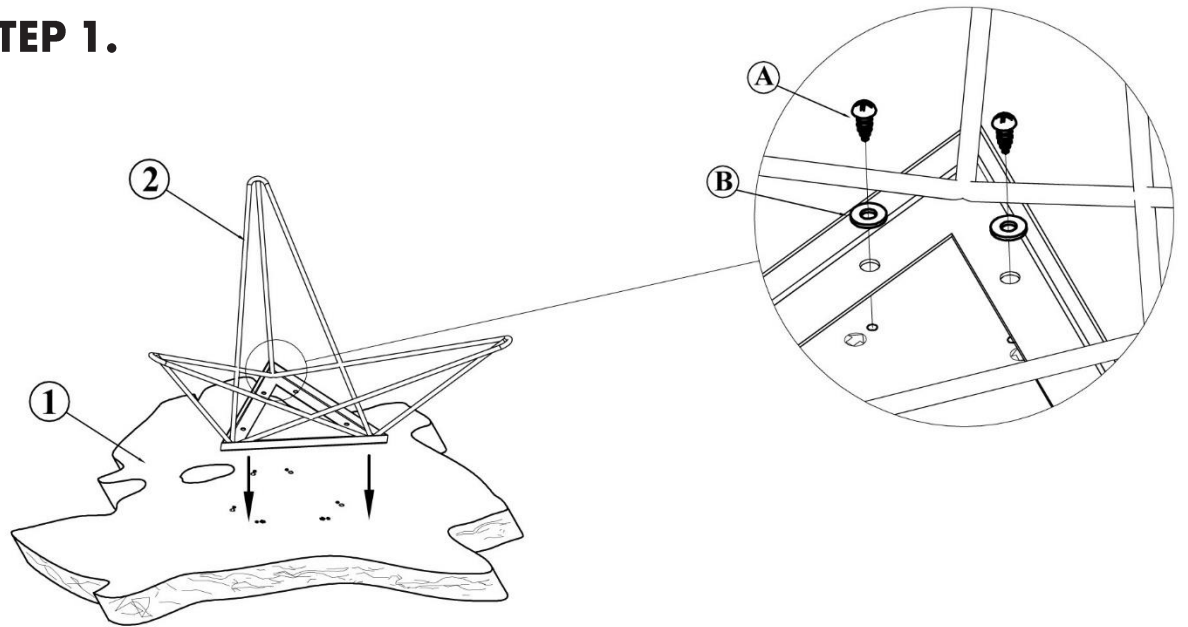

PARTS AND HARDWARE.

1 TOP x1

2 LEG x1

A SCREW 12 x $\frac{3}{4}$ " x 6

B FLAT WASHER x 6

C SCREW DRIVER (NOT PROVIDE)

NOTES.

Thank you for purchasing this quality product! Be sure to check all packing material carefully for small parts that may have come loose inside the carton during shipping.

CAUTION: The item is heavy, assembly should be performed by two people, Take care when lifting and use two people to maneuver safely.

STEP 1.