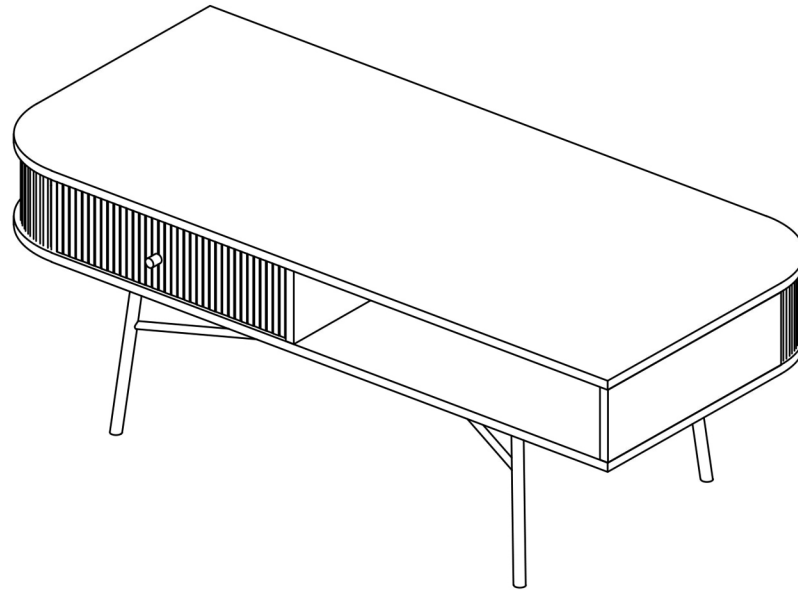

# ASSEMBLY INSTRUCTIONS.

BLACK AND TAN COFFEE TABLE

**BZ-1105-02**

THANK YOU FOR YOUR PURCHASE!

### PART LIST

NO.	DESCRIPTION	IMAGE	Qty
A.	COFFEE TABLE		1
B.	LEG		4
C.	CENTER SUPPORT		1