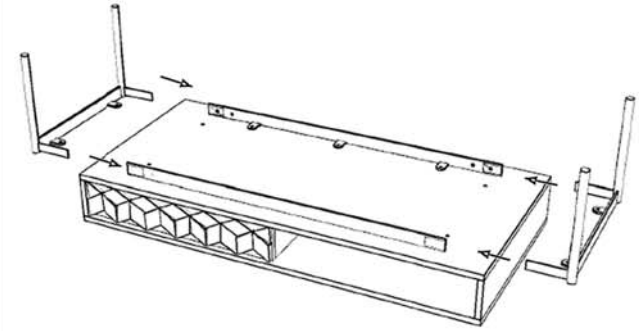

ASSEMBLY INSTRUCTIONS.

BRIXTON COFFEE TABLE

BZ-1101-24

THANK YOU FOR YOUR PURCHASE!

PARTS AND HARDWARE

NO.	DESCRIPTION	IMAGE	QTY
A.	TOP		1
B.	LEG		2
C.	ALLEN BOLT 16X6mm		4
D.	FLAT WASHER 16X8mm		4
E.	ALLEN BOLT 10X6mm		8
F.	ALLEN KEY 4mm		1

STEP 1.

STEP 2.

NOTES.

Thank you for purchasing this quality product! Be sure to check all packing material carefully for small part that may have come loose inside the carton during shipping.

CAUTION: The item is heavy, assembly should Be performed by two people.