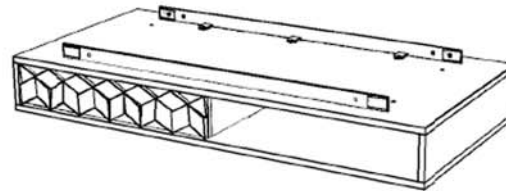

ASSEMBLY INSTRUCTIONS.

BRIXTON COFFEE TABLE

BZ-1101-24

THANK YOU FOR YOUR PURCHASE!

PARTS AND HARDWARE

NO.	DESCRIPTION	IMAGE	QTY
A.	TOP		1
B.	LEG		2
C.	ALLEN BOLT 16X6mm		4
D.	FLAT WASHER 16X8mm		4
E.	ALLEN BOLT 10X6mm		8
F.	ALLEN KEY 4mm		1

STEP 1.

STEP 2.

NOTES.

Thank you for purchasing this quality product! Be sure to check all packing material carefully for small part that may have come loose inside the carton during shipping.

CAUTION: The item is heavy, assembly should Be performed by two people.