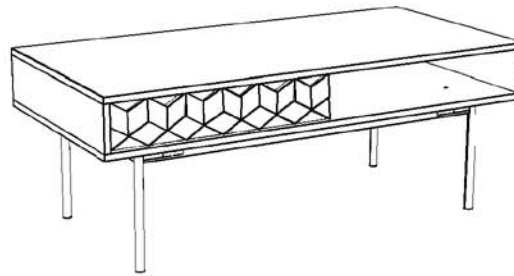

ASSEMBLY INSTRUCTIONS.

BRIXTON COFFEE TABLE

BZ-1101-24

THANK YOU FOR YOUR PURCHASE!

PARTS AND HARDWARE

NO.	DESCRIPTION	IMAGE	QTY
A.	TOP		1
B.	LEG		2
C.	ALLEN BOLT 16X6mm		4
D.	FLAT WASHER 16X8mm		4
E.	ALLEN BOLT 10X6mm		8
F.	ALLEN KEY 4mm		1