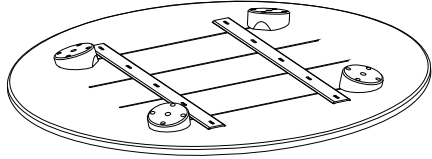

ASSEMBLY INSTRUCTIONS.

ARIANO COFFEE TABLE

BC-1045-18

THANK YOU FOR YOUR PURCHASE!

PARTS.

A

Top table = 1pc

B

Legs = 4pcs

NOTES.

Thank you for purchasing this quality product! Be sure to check all packing material carefully for small part that may have come loose inside the carton during shipping.

CAUTION:

The item is heavy, assembly should be performed by two people.