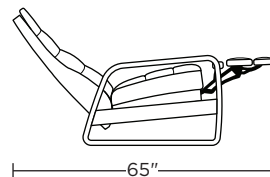

EON-REC-ST

EON-REC-XT

EON-REC-ST

EON-REC-XT

Scale: 1/4 inch = 1 foot  
 All dimensions are approximate and subject to change.  
 Specify components from the sitting position.