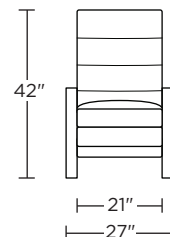

EON-REC-ST

EON-REC-XT

EON-REC-ST

EON-REC-XT

Scale: 1/4 inch = 1 foot  
 All dimensions are approximate and subject to change.  
 Specify components from the sitting position.