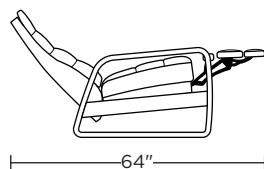

Please use actual leather, fabric, Crypton®, Sunbrella® and Ultrasuede® swatches when specifying furniture as the colors shown may vary due to the printing process.

Wall Clearance is 16"

EON-REC-ST

EON-REC-XT

EON-REC-ST

EON-REC-XT

EON-REC-ST

EON-REC-XT

Scale: 1/4 inch = 1 foot  
 All dimensions are approximate and subject to change.  
 Specify components from the sitting position.