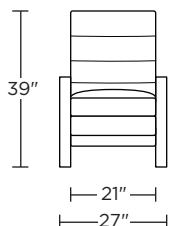

EON-REC-ST