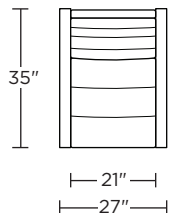

Please use actual leather, fabric, Crypton®, Sunbrella® and Ultrasuede® swatches when specifying furniture as the colors shown may vary due to the printing process.

Wall Clearance is 16"

EON-REC-ST

EON-REC-XT

EON-REC-ST

EON-REC-XT

EON-REC-ST

EON-REC-XT

Scale: 1/4 inch = 1 foot  
 All dimensions are approximate and subject to change.  
 Specify components from the sitting position.