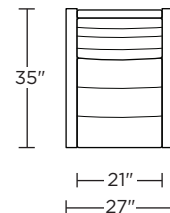

Please use actual leather, fabric, Crypton®, Sunbrella® and Ultrasuede® swatches when specifying furniture as the colors shown may vary due to the printing process.

Wall Clearance is 16"

EON-REC-ST

EON-REC-XT

EON-REC-ST

EON-REC-XT

EON-REC-ST

EON-REC-XT

Scale: 1/4 inch = 1 foot  
 All dimensions are approximate and subject to change.  
 Specify components from the sitting position.