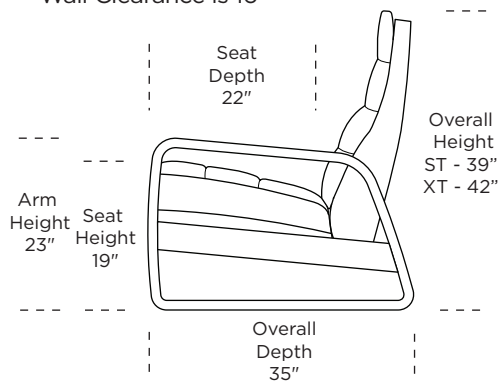

Please use actual leather, fabric, Crypton®, Sunbrella® and Ultrasuede® swatches when specifying furniture as the colors shown may vary due to the printing process.

Wall Clearance is 16"

EON-REC-ST

EON-REC-XT

EON-REC-ST

EON-REC-XT

EON-REC-ST

EON-REC-XT

Scale: 1/4 inch = 1 foot  
 All dimensions are approximate and subject to change.  
 Specify components from the sitting position.