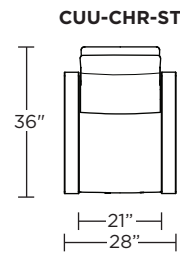

Wall Clearance: ST - 14", LG - 16", XL - 18"

Scale: 1/4 inch = 1 foot
All dimensions are approximate and subject to change.
Specify components from the sitting position.