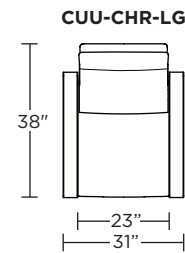

Wall Clearance: ST - 14", LG - 16", XL - 18"

Scale: 1/4 inch = 1 foot
All dimensions are approximate and subject to change.
Specify components from the sitting position.