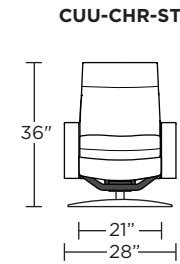

Wall Clearance: ST - 14", LG - 16", XL - 18"

Scale: 1/4 inch = 1 foot
All dimensions are approximate and subject to change.
Specify components from the sitting position.