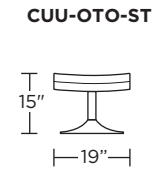

CUMULUS

Standard Features:

- Patented weight balanced mechanism
- Monofilament elastic webbing suspension
- Premium high-density, high-resiliency molded foam seat cushion encased in down
- Down encased cushioning
- Semi-attached back cushion
- Tight seat cushion
- Single-needle top-stitch with thick thread
- Manual articulating headrest
- Lifetime warranty on frame and suspension
- Quick-ship delivery
- Ten year warranty on mechanism

Wall Clearance: ST - 14", LG - 16", XL - 18"

Scale: 1/4 inch = 1 foot
All dimensions are approximate and subject to change.
Specify components from the sitting position.