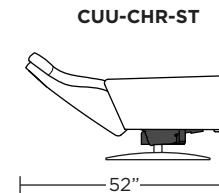

CUMULUS

Standard Features:

- Patented weight balanced mechanism
- Monofilament elastic webbing suspension
- Premium high-density, high-resiliency molded foam seat cushion encased in down
- Down encased cushioning
- Semi-attached back cushion
- Tight seat cushion
- Single-needle top-stitch with thick thread
- Manual articulating headrest
- Lifetime warranty on frame and suspension
- Quick-ship delivery
- Ten year warranty on mechanism

Wall Clearance: ST - 14", LG - 16", XL - 18"

Scale: 1/4 inch = 1 foot
All dimensions are approximate and subject to change.
Specify components from the sitting position.