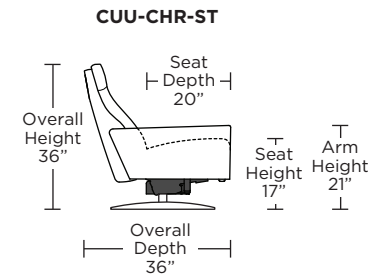

CUMULUS

Standard Features:

- Patented weight balanced mechanism
- Monofilament elastic webbing suspension
- Premium high-density, high-resiliency molded foam seat cushion encased in down
- Down encased cushioning
- Semi-attached back cushion
- Tight seat cushion
- Single-needle top-stitch with thick thread
- Manual articulating headrest
- Lifetime warranty on frame and suspension
- Quick-ship delivery
- Ten year warranty on mechanism

Wall Clearance: ST - 14", LG - 16", XL - 18"

Scale: 1/4 inch = 1 foot
All dimensions are approximate and subject to change.
Specify components from the sitting position.