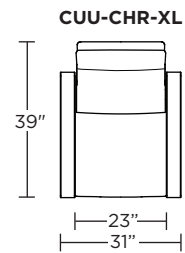

Wall Clearance: ST - 14", LG - 16", XL - 18"

Scale: 1/4 inch = 1 foot
All dimensions are approximate and subject to change.
Specify components from the sitting position.