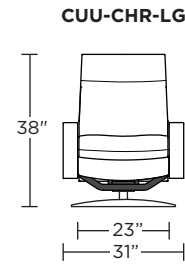

Wall Clearance: ST - 14", LG - 16", XL - 18"

Scale: 1/4 inch = 1 foot
All dimensions are approximate and subject to change.
Specify components from the sitting position.