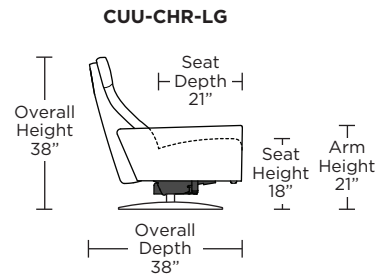

CUMULUS

Standard Features:

- Patented weight balanced mechanism
- Monofilament elastic webbing suspension
- Premium high-density, high-resiliency molded foam seat cushion encased in down
- Down encased cushioning
- Semi-attached back cushion
- Tight seat cushion
- Single-needle top-stitch with thick thread
- Manual articulating headrest
- Lifetime warranty on frame and suspension
- Quick-ship delivery
- Ten year warranty on mechanism

Wall Clearance: ST - 14", LG - 16", XL - 18"

Scale: 1/4 inch = 1 foot
All dimensions are approximate and subject to change.
Specify components from the sitting position.