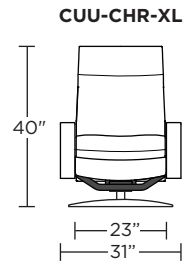

Wall Clearance: ST - 14", LG - 16", XL - 18"

Scale: 1/4 inch = 1 foot
All dimensions are approximate and subject to change.
Specify components from the sitting position.