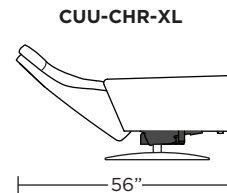

CUMULUS

Standard Features:

- Patented weight balanced mechanism
- Monofilament elastic webbing suspension
- Premium high-density, high-resiliency molded foam seat cushion encased in down
- Down encased cushioning
- Semi-attached back cushion
- Tight seat cushion
- Single-needle top-stitch with thick thread
- Manual articulating headrest
- Lifetime warranty on frame and suspension
- Quick-ship delivery
- Ten year warranty on mechanism

Wall Clearance: ST - 14", LG - 16", XL - 18"

Scale: 1/4 inch = 1 foot
All dimensions are approximate and subject to change.
Specify components from the sitting position.