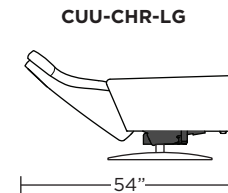

CUMULUS

Standard Features:

- Patented weight balanced mechanism
- Monofilament elastic webbing suspension
- Premium high-density, high-resiliency molded foam seat cushion encased in down
- Down encased cushioning
- Semi-attached back cushion
- Tight seat cushion
- Single-needle top-stitch with thick thread
- Manual articulating headrest
- Lifetime warranty on frame and suspension
- Quick-ship delivery
- Ten year warranty on mechanism

Wall Clearance: ST - 14", LG - 16", XL - 18"

Scale: 1/4 inch = 1 foot
All dimensions are approximate and subject to change.
Specify components from the sitting position.