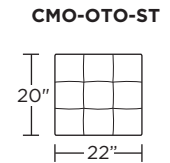

**Standard Features:**

- Patented weight balanced mechanism
- Monofilament elastic webbing suspension
- Premium high-density, high-resiliency molded foam seat cushion encased in down
- Down encased cushioning
- Buttonless tufted back and seat cushion
- Semi-attached back cushion
- Tight seat cushion
- Single-needle top-stitch with thick thread
- Manual articulating headrest
- Lifetime warranty on frame and suspension
- Quick-ship delivery
- Ten year warranty on mechanism

**Note:** Patterned fabrics not suggested for this style.

**Wall Clearance:** ST - 14", LG - 16", XL - 18"

Scale: 1/4 inch = 1 foot  
All dimensions are approximate and subject to change.  
Specify components from the sitting position.