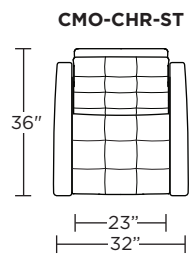

**Standard Features:**

- Patented weight balanced mechanism
- Monofilament elastic webbing suspension
- Premium high-density, high-resiliency molded foam seat cushion encased in down
- Down encased cushioning
- Buttonless tufted back and seat cushion
- Semi-attached back cushion
- Tight seat cushion
- Single-needle top-stitch with thick thread
- Manual articulating headrest
- Lifetime warranty on frame and suspension
- Quick-ship delivery
- Ten year warranty on mechanism

**Note:** Patterned fabrics not suggested for this style.

**Wall Clearance:** ST - 14", LG - 16", XL - 18"

Scale: 1/4 inch = 1 foot  
All dimensions are approximate and subject to change.  
Specify components from the sitting position.