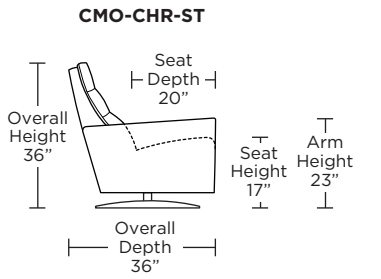

**Standard Features:**

- Patented weight balanced mechanism
- Monofilament elastic webbing suspension
- Premium high-density, high-resiliency molded foam seat cushion encased in down
- Down encased cushioning
- Buttonless tufted back and seat cushion
- Semi-attached back cushion
- Tight seat cushion
- Single-needle top-stitch with thick thread
- Manual articulating headrest
- Lifetime warranty on frame and suspension
- Quick-ship delivery
- Ten year warranty on mechanism

**Note:** Patterned fabrics not suggested for this style.

**Wall Clearance:** ST - 14", LG - 16", XL - 18"

Scale: 1/4 inch = 1 foot  
All dimensions are approximate and subject to change.  
Specify components from the sitting position.