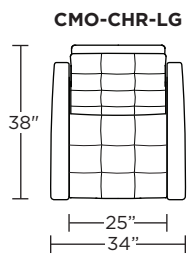

**Standard Features:**

- Patented weight balanced mechanism
- Monofilament elastic webbing suspension
- Premium high-density, high-resiliency molded foam seat cushion encased in down
- Down encased cushioning
- Buttonless tufted back and seat cushion
- Semi-attached back cushion
- Tight seat cushion
- Single-needle top-stitch with thick thread
- Manual articulating headrest
- Lifetime warranty on frame and suspension
- Quick-ship delivery
- Ten year warranty on mechanism

**Note:** Patterned fabrics not suggested for this style.

**Wall Clearance:** ST - 14", LG - 16", XL - 18"

Scale: 1/4 inch = 1 foot  
All dimensions are approximate and subject to change.  
Specify components from the sitting position.