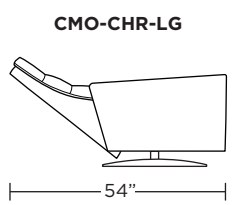

**Standard Features:**

- Patented weight balanced mechanism
- Monofilament elastic webbing suspension
- Premium high-density, high-resiliency molded foam seat cushion encased in down
- Down encased cushioning
- Buttonless tufted back and seat cushion
- Semi-attached back cushion
- Tight seat cushion
- Single-needle top-stitch with thick thread
- Manual articulating headrest
- Lifetime warranty on frame and suspension
- Quick-ship delivery
- Ten year warranty on mechanism

**Note:** Patterned fabrics not suggested for this style.

**Wall Clearance:** ST - 14", LG - 16", XL - 18"

Scale: 1/4 inch = 1 foot  
All dimensions are approximate and subject to change.  
Specify components from the sitting position.