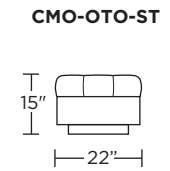

**Standard Features:**

- Patented weight balanced mechanism
- Monofilament elastic webbing suspension
- Premium high-density, high-resiliency molded foam seat cushion encased in down
- Down encased cushioning
- Buttonless tufted back and seat cushion
- Semi-attached back cushion
- Tight seat cushion
- Single-needle top-stitch with thick thread
- Manual articulating headrest
- Lifetime warranty on frame and suspension
- Quick-ship delivery
- Ten year warranty on mechanism

**Note:** Patterned fabrics not suggested for this style.

**Wall Clearance:** ST - 14", LG - 16", XL - 18"

Scale: 1/4 inch = 1 foot  
All dimensions are approximate and subject to change.  
Specify components from the sitting position.