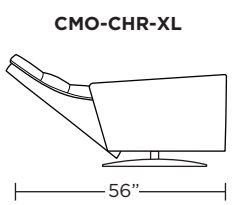

**Standard Features:**

- Patented weight balanced mechanism
- Monofilament elastic webbing suspension
- Premium high-density, high-resiliency molded foam seat cushion encased in down
- Down encased cushioning
- Buttonless tufted back and seat cushion
- Semi-attached back cushion
- Tight seat cushion
- Single-needle top-stitch with thick thread
- Manual articulating headrest
- Lifetime warranty on frame and suspension
- Quick-ship delivery
- Ten year warranty on mechanism

**Note:** Patterned fabrics not suggested for this style.

**Wall Clearance:** ST - 14", LG - 16", XL - 18"

Scale: 1/4 inch = 1 foot  
All dimensions are approximate and subject to change.  
Specify components from the sitting position.