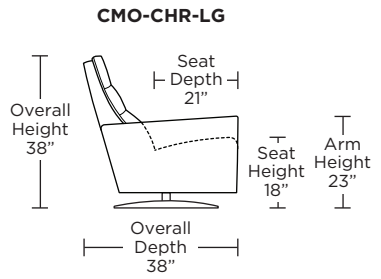

**Standard Features:**

- Patented weight balanced mechanism
- Monofilament elastic webbing suspension
- Premium high-density, high-resiliency molded foam seat cushion encased in down
- Down encased cushioning
- Buttonless tufted back and seat cushion
- Semi-attached back cushion
- Tight seat cushion
- Single-needle top-stitch with thick thread
- Manual articulating headrest
- Lifetime warranty on frame and suspension
- Quick-ship delivery
- Ten year warranty on mechanism

**Note:** Patterned fabrics not suggested for this style.

**Wall Clearance:** ST - 14", LG - 16", XL - 18"

Scale: 1/4 inch = 1 foot  
All dimensions are approximate and subject to change.  
Specify components from the sitting position.