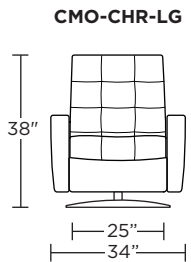

**Note:** Patterned fabrics not suggested for this style.

**Wall Clearance:** ST - 14", LG - 16", XL - 18"

Scale: 1/4 inch = 1 foot  
All dimensions are approximate and subject to change.  
Specify components from the sitting position.