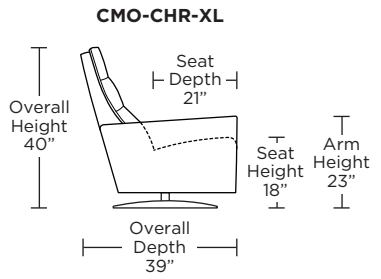

**Standard Features:**

- Patented weight balanced mechanism
- Monofilament elastic webbing suspension
- Premium high-density, high-resiliency molded foam seat cushion encased in down
- Down encased cushioning
- Buttonless tufted back and seat cushion
- Semi-attached back cushion
- Tight seat cushion
- Single-needle top-stitch with thick thread
- Manual articulating headrest
- Lifetime warranty on frame and suspension
- Quick-ship delivery
- Ten year warranty on mechanism

**Note:** Patterned fabrics not suggested for this style.

**Wall Clearance:** ST - 14", LG - 16", XL - 18"

Scale: 1/4 inch = 1 foot  
All dimensions are approximate and subject to change.  
Specify components from the sitting position.