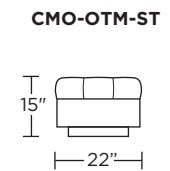

**Standard Features:**

- Patented weight balanced mechanism
- Monofilament elastic webbing suspension
- Premium high-density, high-resiliency molded foam seat cushion encased in down
- Down encased cushioning
- Buttonless tufted back and seat cushion
- Semi-attached back cushion
- Tight seat cushion
- Single-needle top-stitch with thick thread
- Manual articulating headrest
- Lifetime warranty on frame and suspension
- Quick-ship delivery
- Ten year warranty on mechanism

**Note:** Patterned fabrics not suggested for this style.

**Wall Clearance:** ST - 14", LG - 16", XL - 18"

Scale: 1/4 inch = 1 foot  
All dimensions are approximate and subject to change.  
Specify components from the sitting position.