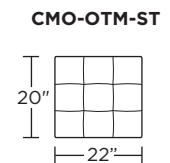

**Standard Features:**

- Patented weight balanced mechanism
- Monofilament elastic webbing suspension
- Premium high-density, high-resiliency molded foam seat cushion encased in down
- Down encased cushioning
- Buttonless tufted back and seat cushion
- Semi-attached back cushion
- Tight seat cushion
- Single-needle top-stitch with thick thread
- Manual articulating headrest
- Lifetime warranty on frame and suspension
- Quick-ship delivery
- Ten year warranty on mechanism

**Note:** Patterned fabrics not suggested for this style.

**Wall Clearance:** ST - 14", LG - 16", XL - 18"

Scale: 1/4 inch = 1 foot  
All dimensions are approximate and subject to change.  
Specify components from the sitting position.