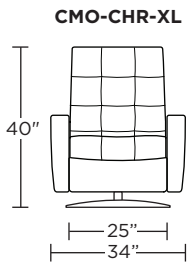

**Standard Features:**

- Patented weight balanced mechanism
- Monofilament elastic webbing suspension
- Premium high-density, high-resiliency molded foam seat cushion encased in down
- Down encased cushioning
- Buttonless tufted back and seat cushion
- Semi-attached back cushion
- Tight seat cushion
- Single-needle top-stitch with thick thread
- Manual articulating headrest
- Lifetime warranty on frame and suspension
- Quick-ship delivery
- Ten year warranty on mechanism

**Note:** Patterned fabrics not suggested for this style.

**Wall Clearance:** ST - 14", LG - 16", XL - 18"

Scale: 1/4 inch = 1 foot  
All dimensions are approximate and subject to change.  
Specify components from the sitting position.