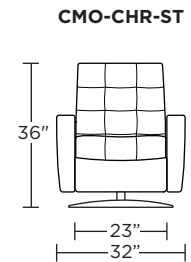

**Note:** Patterned fabrics not suggested for this style.

**Wall Clearance:** ST - 14", LG - 16", XL - 18"

Scale: 1/4 inch = 1 foot  
All dimensions are approximate and subject to change.  
Specify components from the sitting position.