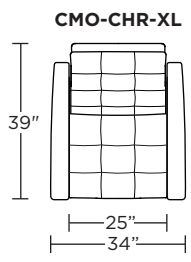

**Standard Features:**

- Patented weight balanced mechanism
- Monofilament elastic webbing suspension
- Premium high-density, high-resiliency molded foam seat cushion encased in down
- Down encased cushioning
- Buttonless tufted back and seat cushion
- Semi-attached back cushion
- Tight seat cushion
- Single-needle top-stitch with thick thread
- Manual articulating headrest
- Lifetime warranty on frame and suspension
- Quick-ship delivery
- Ten year warranty on mechanism

**Note:** Patterned fabrics not suggested for this style.

**Wall Clearance:** ST - 14", LG - 16", XL - 18"

Scale: 1/4 inch = 1 foot  
All dimensions are approximate and subject to change.  
Specify components from the sitting position.