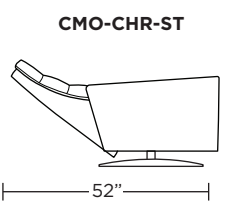

**Standard Features:**

- Patented weight balanced mechanism
- Monofilament elastic webbing suspension
- Premium high-density, high-resiliency molded foam seat cushion encased in down
- Down encased cushioning
- Buttonless tufted back and seat cushion
- Semi-attached back cushion
- Tight seat cushion
- Single-needle top-stitch with thick thread
- Manual articulating headrest
- Lifetime warranty on frame and suspension
- Quick-ship delivery
- Ten year warranty on mechanism

**Note:** Patterned fabrics not suggested for this style.

**Wall Clearance:** ST - 14", LG - 16", XL - 18"

Scale: 1/4 inch = 1 foot  
All dimensions are approximate and subject to change.  
Specify components from the sitting position.