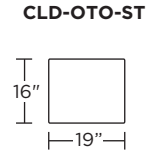

Wall Clearance: ST - 14", LG - 16", XL - 18"

Scale: 1/4 inch = 1 foot
All dimensions are approximate and subject to change.
Specify components from the sitting position.

V.0715.20