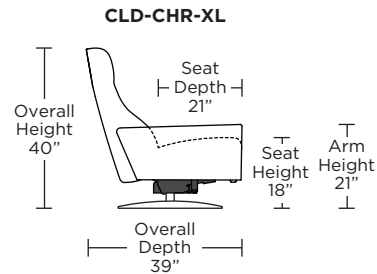

CLOUD

Standard Features:

- Patented weight balanced mechanism
- Monofilament elastic webbing suspension
- Premium high-density, high-resiliency molded foam seat cushion
- Tight back and seat cushion
- Single-needle top-stitch
- Manual articulating headrest
- Lifetime warranty on frame and suspension
- Quick-ship delivery
- Ten year warranty on mechanism

Wall Clearance: ST - 14", LG - 16", XL - 18"

Scale: 1/4 inch = 1 foot
All dimensions are approximate and subject to change.
Specify components from the sitting position.

V.0715.20