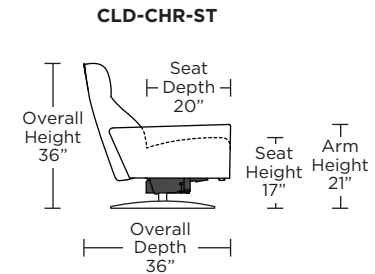

CLOUD

Standard Features:

- Patented weight balanced mechanism
- Monofilament elastic webbing suspension
- Premium high-density, high-resiliency molded foam seat cushion
- Tight back and seat cushion
- Single-needle top-stitch
- Manual articulating headrest
- Lifetime warranty on frame and suspension
- Quick-ship delivery
- Ten year warranty on mechanism

Wall Clearance: ST - 14", LG - 16", XL - 18"

Scale: 1/4 inch = 1 foot
All dimensions are approximate and subject to change.
Specify components from the sitting position.

V.0715.20