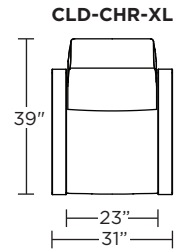

Wall Clearance: ST - 14", LG - 16", XL - 18"

Scale: 1/4 inch = 1 foot
All dimensions are approximate and subject to change.
Specify components from the sitting position.

V.0715.20