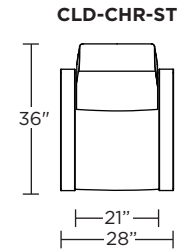

Wall Clearance: ST - 14", LG - 16", XL - 18"

Scale: 1/4 inch = 1 foot
All dimensions are approximate and subject to change.
Specify components from the sitting position.

V.0715.20