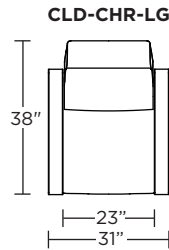

Wall Clearance: ST - 14", LG - 16", XL - 18"

Scale: 1/4 inch = 1 foot
All dimensions are approximate and subject to change.
Specify components from the sitting position.

V.0715.20