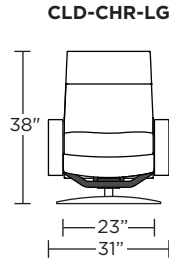

Wall Clearance: ST - 14", LG - 16", XL - 18"

Scale: 1/4 inch = 1 foot
All dimensions are approximate and subject to change.
Specify components from the sitting position.

V.0715.20