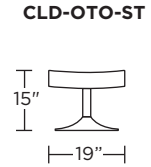

Wall Clearance: ST - 14", LG - 16", XL - 18"

Scale: 1/4 inch = 1 foot
All dimensions are approximate and subject to change.
Specify components from the sitting position.

V.0715.20