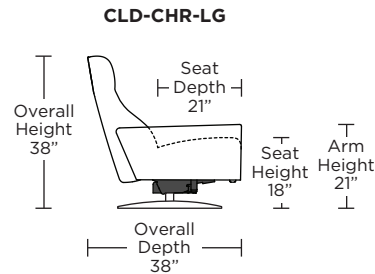

CLOUD

Standard Features:

- Patented weight balanced mechanism
- Monofilament elastic webbing suspension
- Premium high-density, high-resiliency molded foam seat cushion
- Tight back and seat cushion
- Single-needle top-stitch
- Manual articulating headrest
- Lifetime warranty on frame and suspension
- Quick-ship delivery
- Ten year warranty on mechanism

Wall Clearance: ST - 14", LG - 16", XL - 18"

Scale: 1/4 inch = 1 foot
All dimensions are approximate and subject to change.
Specify components from the sitting position.

V.0715.20