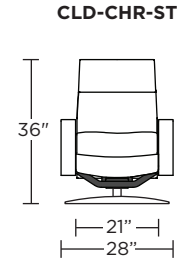

Wall Clearance: ST - 14", LG - 16", XL - 18"

Scale: 1/4 inch = 1 foot
All dimensions are approximate and subject to change.
Specify components from the sitting position.

V.0715.20