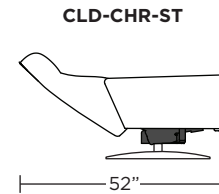

CLOUD

Standard Features:

- Patented weight balanced mechanism
- Monofilament elastic webbing suspension
- Premium high-density, high-resiliency molded foam seat cushion
- Tight back and seat cushion
- Single-needle top-stitch
- Manual articulating headrest
- Lifetime warranty on frame and suspension
- Quick-ship delivery
- Ten year warranty on mechanism

Wall Clearance: ST - 14", LG - 16", XL - 18"

Scale: 1/4 inch = 1 foot
All dimensions are approximate and subject to change.
Specify components from the sitting position.

V.0715.20