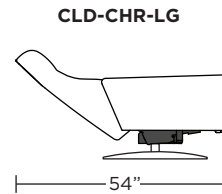

CLOUD

Standard Features:

- Patented weight balanced mechanism
- Monofilament elastic webbing suspension
- Premium high-density, high-resiliency molded foam seat cushion
- Tight back and seat cushion
- Single-needle top-stitch
- Manual articulating headrest
- Lifetime warranty on frame and suspension
- Quick-ship delivery
- Ten year warranty on mechanism

Wall Clearance: ST - 14", LG - 16", XL - 18"

Scale: 1/4 inch = 1 foot
All dimensions are approximate and subject to change.
Specify components from the sitting position.

V.0715.20