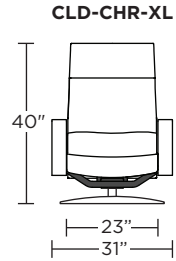

Wall Clearance: ST - 14", LG - 16", XL - 18"

Scale: 1/4 inch = 1 foot
All dimensions are approximate and subject to change.
Specify components from the sitting position.

V.0715.20