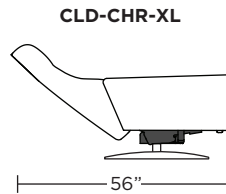

CLOUD

Standard Features:

- Patented weight balanced mechanism
- Monofilament elastic webbing suspension
- Premium high-density, high-resiliency molded foam seat cushion
- Tight back and seat cushion
- Single-needle top-stitch
- Manual articulating headrest
- Lifetime warranty on frame and suspension
- Quick-ship delivery
- Ten year warranty on mechanism

Wall Clearance: ST - 14", LG - 16", XL - 18"

Scale: 1/4 inch = 1 foot
All dimensions are approximate and subject to change.
Specify components from the sitting position.

V.0715.20