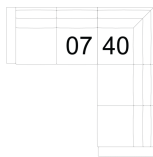

FUNCTION

N/A

COVERS

Leather Like
Leather
Fabric

Measurements displayed here represent the standard for this series. Some pieces may vary. Options and Add-ons may have an upcharge.

ZURI 77631

01 Sofa
98 x 40 x 33"
249 x 100 x 84 cm
IA: 77" / 197 cm

02 Chair
45 x 40 x 33"
114 x 100 x 84 cm
IA: 25" / 64 cm

03 Loveseat
72 x 40 x 33"
182 x 100 x 84 cm
IA: 51" / 130 cm

04 Ottoman
39 x 28 x 19"
100 x 72 x 47 cm

08 RHF Loveseat
07 LHF Loveseat
62 x 40 x 33"
157 x 100 x 84 cm

13 RHF Sofa
12 LHF Sofa
89 x 40 x 33"
225 x 100 x 84 cm

35 RHF Corner Chaise
36 LHF Corner Chaise
91 x 40 x 33"
231 x 100 x 84 cm

40 RHF Sofa Split
39 LHF Sofa Split
99 x 40 x 33"
251 x 100 x 84 cm

POPULAR CONFIGURATIONS

07/40
100 x 98"
254 x 249 cm

12/35
127 x 90"
323 x 229 cm

DIMENSIONS

Seat Depth: 23" / 58 cm
Seat Height: 18" / 46 cm
Arm Depth: 39" / 98 cm
Arm Height: 24" / 61 cm

Dimensions shown as Width x Depth x Height.