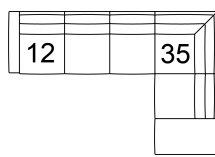

FUNCTION

N/A

COVERS

Leather Like
Leather
Fabric

Measurements displayed here represent the standard for this series. Some pieces may vary. Options and Add-ons may have an upcharge.

ZURI 77631

01 Sofa
98 x 40 x 33"
249 x 100 x 84 cm
IA: 77" / 197 cm

02 Chair
45 x 40 x 33"
114 x 100 x 84 cm
IA: 25" / 64 cm

03 Loveseat
72 x 40 x 33"
182 x 100 x 84 cm
IA: 51" / 130 cm

04 Ottoman
39 x 28 x 19"
100 x 72 x 47 cm

08 RHF Loveseat
07 LHF Loveseat
62 x 40 x 33"
157 x 100 x 84 cm

13 RHF Sofa
12 LHF Sofa
89 x 40 x 33"
225 x 100 x 84 cm

35 RHF Corner Chaise
36 LHF Corner Chaise
91 x 40 x 33"
231 x 100 x 84 cm

40 RHF Sofa Split
39 LHF Sofa Split
99 x 40 x 33"
251 x 100 x 84 cm

POPULAR CONFIGURATIONS

07/40
100 x 98"
254 x 249 cm

12/35
127 x 90"
323 x 229 cm

DIMENSIONS

Seat Depth: 23" / 58 cm
Seat Height: 18" / 46 cm
Arm Depth: 39" / 98 cm
Arm Height: 24" / 61 cm

Dimensions shown as Width x Depth x Height.