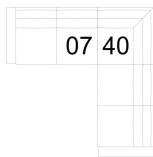

# SEATTLE 77625

**01 Sofa**  
96 x 39 x 33"  
244 x 99 x 83 cm  
IA: 78" / 197 cm

**02 Chair**  
44 x 39 x 33"  
112 x 99 x 83 cm  
IA: 26" / 65 cm

**03 Loveseat**  
71 x 39 x 33"  
180 x 99 x 83 cm  
IA: 53" / 134 cm

**04 Ottoman**  
40 x 29 x 18"  
101 x 72 x 46 cm

**07 LHF Loveseat**  
**08 RHF Loveseat**  
62 x 39 x 33"  
157 x 99 x 83 cm

**12 LHF Sofa**  
**13 RHF Sofa**  
87 x 39 x 33"  
221 x 99 x 83 cm

**16 LHF Chaise**  
**15 RHF Chaise**  
36 x 62 x 33"  
90 x 156 x 83 cm

## POPULAR CONFIGURATIONS

**07/40**  
96 x 98"  
244 x 249 cm

**12/35**  
125 x 91"  
318 x 232 cm

## DIMENSIONS

Seat Depth: 24" / 60 cm  
Seat Height: 17" / 44 cm  
Arm Depth: 38" / 96 cm  
Arm Height: 24" / 60 cm

Dimensions shown as Width x Depth x Height.

Dimensions are correct at the time of printing and are subject to change without notice. Actual measurements for each item may vary from what is shown here. Please allow up to a +/- 1 inch difference. Availability may vary by region.