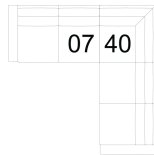

Measurements displayed here represent the standard for this series. Some pieces may vary. Options and Add-ons may have an upcharge.

BARBARA 77575

01 Sofa
91 x 39 x 34"
232 x 100 x 87 cm
IA: 80" / 204 cm

02 Chair
37 x 39 x 34"
94 x 100 x 87 cm
IA: 26" / 67 cm

03 Loveseat
64 x 39 x 34"
163 x 100 x 87 cm
IA: 53" / 135 cm

04 Ottoman
53 x 27 x 16"
135 x 69 x 41 cm

08 RHF Loveseat
07 LHF Loveseat
60 x 39 x 34"
153 x 100 x 87 cm

10 Armless Chair
29 x 39 x 34"
74 x 100 x 87 cm

13 RHF Sofa
12 LHF Sofa
86 x 39 x 34"
219 x 100 x 87 cm

40 RHF Sofa Split
39 LHF Sofa Split
96 x 39 x 34"
244 x 100 x 87 cm

91 Apartment Sofa
80 x 39 x 34"
204 x 100 x 87 cm
IA: 69" / 176 cm

POPULAR CONFIGURATIONS

12/40
125 x 96"
318 x 244 cm

07/40
99 x 96"
252 x 244 cm

DIMENSIONS

Seat Depth: 22" / 56 cm
Seat Height: 20" / 50 cm
Arm Depth: 27" / 69 cm
Arm Height: 24" / 60 cm

Dimensions shown as Width x Depth x Height.