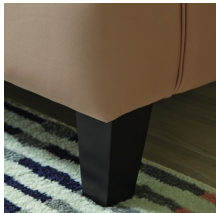

BARBARA 77575

STANDARD
PREMIUM FOAM

ATTACHED SEAT
CUSHIONS

ESPRESSO WOOD
LEG

PIPING DETAIL

Visit Palliser.com to view all current product spec sheets

LEG	FRAME	SEATING COMFORT	FUNCTION	COVERS
Espresso Wood Leg	All Palliser frames are constructed from engineered wood products, hardwood or softwood: joints are pinned and glued for uniformity and strength	Semi-attached back cushions with fibre filling Tight seat cushions are engineered using multiple densities of high-resiliency, contour-cut foam Back Suspension: 100% premium elastic webbing to provide consistent comfort and support. Seat Suspension: 100% premium elastic webbing, engineered to provide consistent comfort and endurance.	N/A	Leather Like Leather Fabric

Measurements displayed here represent the standard for this series. Some pieces may vary. Options and Add-ons may have an upcharge.

BARBARA 77575

01 Sofa
91 x 39 x 34"
232 x 100 x 87 cm
IA: 80" / 204 cm