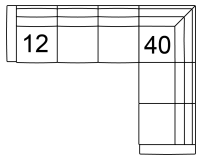

Measurements displayed here represent the standard for this series. Some pieces may vary. Options and Add-ons may have an upcharge.

BARBARA 77575

01 Sofa
91 x 39 x 34"
232 x 100 x 87 cm
IA: 80" / 204 cm

02 Chair
37 x 39 x 34"
94 x 100 x 87 cm
IA: 26" / 67 cm

03 Loveseat
64 x 39 x 34"
163 x 100 x 87 cm
IA: 53" / 135 cm

04 Ottoman
53 x 27 x 16"
135 x 69 x 41 cm

08 RHF Loveseat
07 LHF Loveseat
60 x 39 x 34"
153 x 100 x 87 cm

10 Armless Chair
29 x 39 x 34"
74 x 100 x 87 cm

13 RHF Sofa
12 LHF Sofa
86 x 39 x 34"
219 x 100 x 87 cm

40 RHF Sofa Split
39 LHF Sofa Split
96 x 39 x 34"
244 x 100 x 87 cm

91 Apartment Sofa
80 x 39 x 34"
204 x 100 x 87 cm
IA: 69" / 176 cm

POPULAR CONFIGURATIONS

12/40
125 x 96"
318 x 244 cm

07/40
99 x 96"
252 x 244 cm

DIMENSIONS

Seat Depth: 22" / 56 cm
Seat Height: 20" / 50 cm
Arm Depth: 27" / 69 cm
Arm Height: 24" / 60 cm

Dimensions shown as Width x Depth x Height.