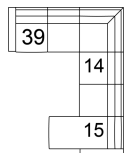

04 Ottoman
39 x 32 x 16"
100 x 82 x 41 cm

08 RHF Loveseat
07 LHF Loveseat
58 x 38 x 33"
148 x 97 x 84 cm

10 Armless Chair
26 x 38 x 33"
67 x 97 x 84 cm

11 Corner Square
38 x 38 x 33"
97 x 97 x 84 cm

13 RHF Sofa
12 LHF Sofa
84 x 38 x 33"
214 x 97 x 84 cm

14 Armless Loveseat
52 x 38 x 33"
133 x 97 x 84 cm

15 RHF Chaise
16 LHF Chaise
34 x 59 x 33"
86 x 150 x 84 cm

35 RHF Corner Chaise
36 LHF Corner Chaise
91 x 38 x 33"
232 x 97 x 84 cm

40 RHF Sofa Split
39 LHF Sofa Split
96 x 38 x 33"
244 x 97 x 84 cm

POPULAR CONFIGURATIONS

07/15
92 x 59"
234 x 150 cm

39/14/15
96 x 123"
244 x 313 cm

12/35
122 x 91"
310 x 232 cm

DIMENSIONS

Seat Depth: 24" / 60 cm
Seat Height: 19" / 47 cm
Arm Depth: 38" / 97 cm
Arm Height: 29" / 74 cm

Dimensions shown as Width x Depth x Height.

Dimensions are correct at the time of printing and are subject to change without notice. Actual measurements for each item may vary from what is shown here. Please allow up to a +/- 1 inch difference. Availability may vary by region.