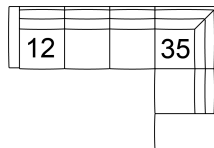

04 Ottoman
39 x 32 x 16"
100 x 82 x 41 cm

08 RHF Loveseat
07 LHF Loveseat
58 x 38 x 33"
148 x 97 x 84 cm

10 Armless Chair
26 x 38 x 33"
67 x 97 x 84 cm

11 Corner Square
38 x 38 x 33"
97 x 97 x 84 cm

13 RHF Sofa
12 LHF Sofa
84 x 38 x 33"
214 x 97 x 84 cm

14 Armless Loveseat
52 x 38 x 33"
133 x 97 x 84 cm

15 RHF Chaise
16 LHF Chaise
34 x 59 x 33"
86 x 150 x 84 cm

35 RHF Corner Chaise
36 LHF Corner Chaise
91 x 38 x 33"
232 x 97 x 84 cm

40 RHF Sofa Split
39 LHF Sofa Split
96 x 38 x 33"
244 x 97 x 84 cm

POPULAR CONFIGURATIONS

07/15
92 x 59"
234 x 150 cm

39/14/15
96 x 123"
244 x 313 cm

12/35
122 x 91"
310 x 232 cm

DIMENSIONS

Seat Depth: 24" / 60 cm
Seat Height: 19" / 47 cm
Arm Depth: 38" / 97 cm
Arm Height: 29" / 74 cm

Dimensions shown as Width x Depth x Height.

Dimensions are correct at the time of printing and are subject to change without notice. Actual measurements for each item may vary from what is shown here. Please allow up to a +/- 1 inch difference. Availability may vary by region.