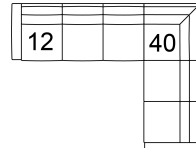

**11 Corner Square**  
46 x 46 x 38"  
117 x 117 x 96 cm

**13 RHF Sofa**  
**12 LHF Sofa**  
84 x 40 x 38"  
214 x 102 x 96 cm

**14 Armless Loveseat**  
47 x 40 x 38"  
119 x 102 x 96 cm

**15 RHF Chaise**  
**16 LHF Chaise**  
34 x 63 x 38"  
86 x 159 x 96 cm

**35 RHF Corner Chaise**  
**36 LHF Corner Chaise**  
85 x 40 x 38"  
216 x 102 x 96 cm

**40 RHF Sofa Split**  
**39 LHF Sofa Split**  
95 x 40 x 38"  
241 x 102 x 96 cm

**76 RHF Nest**  
**77 LHF Nest**  
60 x 48 x 38"  
152 x 121 x 96 cm

## POPULAR CONFIGURATIONS

**07/15**  
90 x 62"  
229 x 158 cm

**07/09/08**  
109 x 109"  
277 x 277 cm

**12/40**  
124 x 94"  
315 x 239 cm

## DIMENSIONS

Seat Depth: 22" / 55 cm  
Seat Height: 19" / 49 cm  
Arm Depth: 33" / 84 cm  
Arm Height: 24" / 62 cm

Dimensions shown as Width x Depth x Height.

Dimensions are correct at the time of printing and are subject to change without notice. Actual measurements for each item may vary from what is shown here. Please allow up to a +/- 1 inch difference. Availability may vary by region.