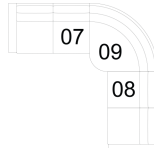

**11 Corner Square**  
46 x 46 x 38"  
117 x 117 x 96 cm

**13 RHF Sofa**  
**12 LHF Sofa**  
84 x 40 x 38"  
214 x 102 x 96 cm

**14 Armless Loveseat**  
47 x 40 x 38"  
119 x 102 x 96 cm

**15 RHF Chaise**  
**16 LHF Chaise**  
34 x 63 x 38"  
86 x 159 x 96 cm

**35 RHF Corner Chaise**  
**36 LHF Corner Chaise**  
85 x 40 x 38"  
216 x 102 x 96 cm

**40 RHF Sofa Split**  
**39 LHF Sofa Split**  
95 x 40 x 38"  
241 x 102 x 96 cm

**76 RHF Nest**  
**77 LHF Nest**  
60 x 48 x 38"  
152 x 121 x 96 cm

## POPULAR CONFIGURATIONS

**07/15**  
90 x 62"  
229 x 158 cm

**07/09/08**  
109 x 109"  
277 x 277 cm

**12/40**  
124 x 94"  
315 x 239 cm

## DIMENSIONS

Seat Depth: 22" / 55 cm  
Seat Height: 19" / 49 cm  
Arm Depth: 33" / 84 cm  
Arm Height: 24" / 62 cm

Dimensions shown as Width x Depth x Height.

Dimensions are correct at the time of printing and are subject to change without notice. Actual measurements for each item may vary from what is shown here. Please allow up to a +/- 1 inch difference. Availability may vary by region.