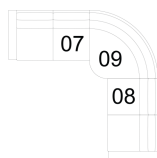

03 Loveseat
65 x 39 x 36"
166 x 100 x 92 cm
IA: 51" / 130 cm

08 RHF Loveseat
07 LHF Loveseat
51 x 39 x 36"
130 x 100 x 92 cm

09 Corner Curve
47 x 47 x 36"
120 x 120 x 92 cm

10 Armless Chair
23 x 39 x 36"
59 x 100 x 92 cm

19 RHF Bumper
20 LHF Bumper
55 x 42 x 36"
140 x 107 x 92 cm

40 RHF Sofa Split
39 LHF Sofa Split
86 x 39 x 36"
219 x 100 x 92 cm

74 Ottoman Rectangular
37 x 23 x 17"
94 x 59 x 44 cm

95 Chair w/2 Arms
38 x 39 x 36"
97 x 100 x 92 cm
IA: 25" / 64 cm

98 RHF Angled Loveseat
97 LHF Angled Loveseat
66 x 41 x 36"
167 x 103 x 92 cm

POPULAR CONFIGURATIONS

07/09/19
98 x 102"
249 x 260 cm

07/15
79 x 62"
201 x 158 cm

07/09/08
98 x 98"
249 x 249 cm

12/40
112 x 86"
285 x 219 cm

DIMENSIONS

Seat Depth: 22" / 56 cm
Seat Height: 21" / 52 cm
Arm Depth: 39" / 99 cm
Arm Height: 31" / 80 cm

Dimensions shown as Width x Depth x Height.

Dimensions are correct at the time of printing and are subject to change without notice. Actual measurements for each item may vary from what is shown here. Please allow up to a +/- 1 inch difference. Availability may vary by region.