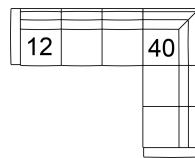

**95 Chair w/2 Arms**  
43 x 37 x 33"  
110 x 94 x 84 cm  
IA: 22" / 56 cm

**98 RHF Angled Loveseat**  
**97 LHF Angled Loveseat**  
65 x 48 x 33"  
166 x 122 x 84 cm

## POPULAR CONFIGURATIONS

**07/09/19**  
101 x 100"  
257 x 254 cm

**07/15**  
88 x 63"  
224 x 161 cm

**07/09/08**  
101 x 101"  
257 x 257 cm

**12/40**  
114 x 91"  
290 x 232 cm

## DIMENSIONS

Seat Depth: 21" / 54 cm  
Seat Height: 18" / 46 cm  
Arm Depth: 35" / 90 cm  
Arm Height: 27" / 68 cm

Dimensions shown as Width x Depth x Height.

Dimensions are correct at the time of printing and are subject to change without notice. Actual measurements for each item may vary from what is shown here. Please allow up to a +/- 1 inch difference. Availability may vary by region.