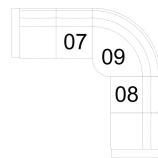

**14 Armless Loveseat**  
45 x 37 x 33"  
115 x 94 x 84 cm

**15 RHF Chaise**  
**16 LHF Chaise**  
33 x 63 x 33"  
84 x 161 x 84 cm

**19 RHF Bumper**  
**20 LHF Bumper**  
54 x 42 x 33"  
138 x 107 x 84 cm

**95 Chair w/2 Arms**  
43 x 37 x 33"  
110 x 94 x 84 cm  
IA: 22" / 56 cm

**98 RHF Angled Loveseat**  
**97 LHF Angled Loveseat**  
65 x 48 x 33"  
166 x 122 x 84 cm

## POPULAR CONFIGURATIONS

**07/09/19**  
101 x 100"  
257 x 254 cm

**07/15**  
88 x 63"  
224 x 161 cm

**07/09/08**  
101 x 101"  
257 x 257 cm

**12/40**  
114 x 91"  
290 x 232 cm

## DIMENSIONS

Seat Depth: 21" / 54 cm  
Seat Height: 18" / 46 cm  
Arm Depth: 35" / 90 cm  
Arm Height: 27" / 68 cm

Dimensions shown as Width x Depth x Height.

Dimensions are correct at the time of printing and are subject to change without notice. Actual measurements for each item may vary from what is shown here. Please allow up to a +/- 1 inch difference. Availability may vary by region.