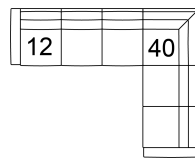

19 RHF Bumper
20 LHF Bumper
54 x 43 x 36"
138 x 110 x 92 cm

40 RHF Sofa Split
39 LHF Sofa Split
89 x 37 x 36"
225 x 94 x 92 cm

74 Ottoman Rectangular
37 x 23 x 17"
94 x 59 x 44 cm

95 Chair w/2 Arms
40 x 37 x 36"
102 x 94 x 92 cm
IA: 22" / 56 cm

98 RHF Angled Loveseat
97 LHF Angled Loveseat
62 x 46 x 36"
157 x 117 x 92 cm

POPULAR CONFIGURATIONS

07/09/19
101 x 96"
257 x 244 cm

07/15
86 x 64"
219 x 163 cm

07/09/08
101 x 101"
257 x 257 cm

12/40
113 x 88"
288 x 224 cm

DIMENSIONS

Seat Depth: 22" / 55 cm
Seat Height: 20" / 51 cm
Arm Depth: 34" / 88 cm
Arm Height: 25" / 64 cm

Dimensions shown as Width x Depth x Height.

Dimensions are correct at the time of printing and are subject to change without notice. Actual measurements for each item may vary from what is shown here. Please allow up to a +/- 1 inch difference. Availability may vary by region.