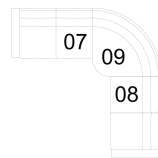

11 Corner Square
37 x 37 x 36"
94 x 94 x 92 cm

13 RHF Sofa
12 LHF Sofa
76 x 37 x 36"
194 x 94 x 92 cm

14 Armless Loveseat
45 x 37 x 36"
115 x 94 x 92 cm

15 RHF Chaise
16 LHF Chaise
32 x 64 x 36"
82 x 163 x 92 cm

19 RHF Bumper
20 LHF Bumper
54 x 43 x 36"
138 x 110 x 92 cm

40 RHF Sofa Split
39 LHF Sofa Split
89 x 37 x 36"
225 x 94 x 92 cm

74 Ottoman Rectangular
37 x 23 x 17"
94 x 59 x 44 cm

95 Chair w/2 Arms
40 x 37 x 36"
102 x 94 x 92 cm
IA: 22" / 56 cm

98 RHF Angled Loveseat
97 LHF Angled Loveseat
62 x 46 x 36"
157 x 117 x 92 cm

POPULAR CONFIGURATIONS

07/09/19
101 x 96"
257 x 244 cm

07/15
86 x 64"
219 x 163 cm

07/09/08
101 x 101"
257 x 257 cm

12/40
113 x 88"
288 x 224 cm

DIMENSIONS

Seat Depth: 22" / 55 cm
Seat Height: 20" / 51 cm
Arm Depth: 34" / 88 cm
Arm Height: 25" / 64 cm

Dimensions shown as Width x Depth x Height.

Dimensions are correct at the time of printing and are subject to change without notice. Actual measurements for each item may vary from what is shown here. Please allow up to a +/- 1 inch difference. Availability may vary by region.