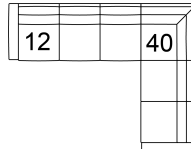

**35 RHF Corner Chaise**  
**36 LHF Corner Chaise**  
89 x 40 x 38"  
226 x 101 x 97 cm

**40 RHF Sofa Split**  
**39 LHF Sofa Split**  
98 x 40 x 38"  
248 x 101 x 97 cm

**62 Pushback Chair**  
41 x 37 x 41"  
105 x 94 x 105 cm  
IA: 22" / 56 cm

**76 RHF Nest**  
**77 LHF Nest**  
64 x 50 x 38"  
162 x 126 x 97 cm

## POPULAR CONFIGURATIONS

**07/15**  
95 x 62"  
242 x 158 cm

**07/09/08**  
115 x 115"  
293 x 293 cm

**12/40**  
95 x 97"  
242 x 247 cm

## DIMENSIONS

Seat Depth: 21" / 53 cm  
Seat Height: 21" / 54 cm  
Arm Depth: 38" / 96 cm  
Arm Height: 27" / 69 cm

Dimensions shown as Width x Depth x Height.

Dimensions are correct at the time of printing and are subject to change without notice. Actual measurements for each item may vary from what is shown here. Please allow up to a +/- 1 inch difference. Availability may vary by region.