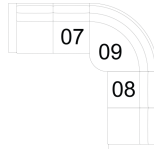

07/09/08
115 x 115"
293 x 293 cm