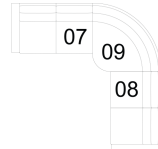

03 Loveseat
62 x 37 x 33"
158 x 94 x 84 cm
IA: 44" / 112 cm

08 RHF Loveseat
07 LHF Loveseat
53 x 37 x 33"
135 x 94 x 84 cm

09 Corner Curve
46 x 46 x 33"
117 x 117 x 84 cm

10 Armless Chair
23 x 37 x 33"
59 x 94 x 84 cm

19 RHF Bumper
20 LHF Bumper
55 x 42 x 33"
140 x 107 x 84 cm

40 RHF Sofa Split
39 LHF Sofa Split
89 x 37 x 33"
227 x 94 x 84 cm

74 Ottoman Rectangular
37 x 23 x 17"
94 x 59 x 44 cm

95 Chair w/2 Arms
39 x 37 x 33"
100 x 94 x 84 cm
IA: 22" / 56 cm

98 RHF Angled Loveseat
97 LHF Angled Loveseat
65 x 48 x 33"
166 x 122 x 84 cm

POPULAR CONFIGURATIONS

07/15
84 x 62"
214 x 158 cm

07/09/19
99 x 101"
252 x 257 cm

07/09/08
99 x 99"
252 x 252 cm

12/40
112 x 89"
285 x 227 cm

DIMENSIONS

Seat Depth: 22" / 56 cm
Seat Height: 19" / 47 cm
Arm Depth: 37" / 94 cm
Arm Height: 28" / 71 cm

Dimensions shown as Width x Depth x Height.

Dimensions are correct at the time of printing and are subject to change without notice. Actual measurements for each item may vary from what is shown here. Please allow up to a +/- 1 inch difference. Availability may vary by region.