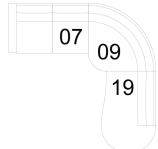

11 Corner Square
37 x 37 x 33"
94 x 94 x 84 cm

13 RHF Sofa
12 LHF Sofa
75 x 37 x 33"
191 x 94 x 84 cm

14 Armless Loveseat
45 x 37 x 33"
115 x 94 x 84 cm

15 RHF Chaise
16 LHF Chaise
31 x 62 x 33"
79 x 158 x 84 cm

19 RHF Bumper
20 LHF Bumper
55 x 42 x 33"
140 x 107 x 84 cm

40 RHF Sofa Split
39 LHF Sofa Split
89 x 37 x 33"
227 x 94 x 84 cm

74 Ottoman Rectangular
37 x 23 x 17"
94 x 59 x 44 cm

95 Chair w/2 Arms
39 x 37 x 33"
100 x 94 x 84 cm
IA: 22" / 56 cm

98 RHF Angled Loveseat
97 LHF Angled Loveseat
65 x 48 x 33"
166 x 122 x 84 cm

POPULAR CONFIGURATIONS

07/15
84 x 62"
214 x 158 cm

07/09/19
99 x 101"
252 x 257 cm

07/09/08
99 x 99"
252 x 252 cm

12/40
112 x 89"
285 x 227 cm

DIMENSIONS

Seat Depth: 22" / 56 cm
Seat Height: 19" / 47 cm
Arm Depth: 37" / 94 cm
Arm Height: 28" / 71 cm

Dimensions shown as Width x Depth x Height.

Dimensions are correct at the time of printing and are subject to change without notice. Actual measurements for each item may vary from what is shown here. Please allow up to a +/- 1 inch difference. Availability may vary by region.