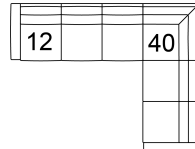

19 RHF Bumper
20 LHF Bumper
55 x 42 x 33"
140 x 107 x 84 cm

40 RHF Sofa Split
39 LHF Sofa Split
89 x 37 x 33"
227 x 94 x 84 cm

74 Ottoman Rectangular
37 x 23 x 17"
94 x 59 x 44 cm

95 Chair w/2 Arms
39 x 37 x 33"
100 x 94 x 84 cm
IA: 22" / 56 cm

98 RHF Angled Loveseat
97 LHF Angled Loveseat
65 x 48 x 33"
166 x 122 x 84 cm

POPULAR CONFIGURATIONS

07/15
84 x 62"
214 x 158 cm

07/09/19
99 x 101"
252 x 257 cm

07/09/08
99 x 99"
252 x 252 cm

12/40
112 x 89"
285 x 227 cm

DIMENSIONS

Seat Depth: 22" / 56 cm
Seat Height: 19" / 47 cm
Arm Depth: 37" / 94 cm
Arm Height: 28" / 71 cm

Dimensions shown as Width x Depth x Height.

Dimensions are correct at the time of printing and are subject to change without notice. Actual measurements for each item may vary from what is shown here. Please allow up to a +/- 1 inch difference. Availability may vary by region.