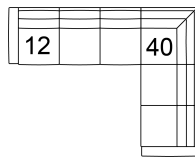

15 RHF Chaise
16 LHF Chaise
30 x 60 x 34"
77 x 153 x 87 cm

22 Sofabed 60"
84 x 38 x 34"
214 x 97 x 87 cm
IA: 64" / 163 cm

33 Swivel Chair
38 x 38 x 35"
97 x 97 x 89 cm
IA: 18" / 46 cm

35 RHF Corner Chaise
36 LHF Corner Chaise
84 x 38 x 34"
214 x 97 x 87 cm

40 RHF Sofa Split
39 LHF Sofa Split
89 x 38 x 34"
227 x 97 x 87 cm

62 Pushback Chair
39 x 38 x 37"
98 x 96 x 94 cm
IA: 21" / 54 cm

POPULAR CONFIGURATIONS

07/40
92 x 89"
234 x 227 cm

07/09/08
103 x 103"
262 x 262 cm

12/35
115 x 84"
293 x 214 cm

12/40
115 x 89"
293 x 227 cm

DIMENSIONS

Seat Depth: 21" / 54 cm
Seat Height: 18" / 46 cm
Arm Depth: 24" / 61 cm
Arm Height: 25" / 64 cm

Dimensions shown as Width x Depth x Height.