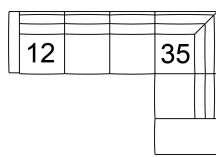

09 Corner Curve
49 x 49 x 34"
125 x 125 x 87 cm

10 Armless Chair
23 x 38 x 34"
59 x 97 x 87 cm

11 Corner Square
38 x 38 x 34"
96 x 97 x 87 cm

13 RHF Sofa
12 LHF Sofa
77 x 38 x 34"
196 x 97 x 87 cm

14 Armless Loveseat
46 x 38 x 34"
117 x 97 x 87 cm

15 RHF Chaise
16 LHF Chaise
30 x 60 x 34"
77 x 153 x 87 cm

22 Sofabed 60"
84 x 38 x 34"
214 x 97 x 87 cm
IA: 64" / 163 cm

33 Swivel Chair
38 x 38 x 35"
97 x 97 x 89 cm
IA: 18" / 46 cm

35 RHF Corner Chaise
36 LHF Corner Chaise
84 x 38 x 34"
214 x 97 x 87 cm

40 RHF Sofa Split
39 LHF Sofa Split
89 x 38 x 34"
227 x 97 x 87 cm

62 Pushback Chair
39 x 38 x 37"
98 x 96 x 94 cm
IA: 21" / 54 cm

POPULAR CONFIGURATIONS

07/40
92 x 89"
234 x 227 cm

07/09/08
103 x 103"
262 x 262 cm

12/35
115 x 84"
293 x 214 cm

12/40
115 x 89"
293 x 227 cm

DIMENSIONS

Seat Depth: 21" / 54 cm
Seat Height: 18" / 46 cm
Arm Depth: 24" / 61 cm
Arm Height: 25" / 64 cm

Dimensions shown as Width x Depth x Height.