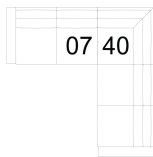

09 Corner Curve
49 x 49 x 34"
125 x 125 x 87 cm

10 Armless Chair
23 x 38 x 34"
59 x 97 x 87 cm

11 Corner Square
38 x 38 x 34"
96 x 97 x 87 cm

13 RHF Sofa
12 LHF Sofa
77 x 38 x 34"
196 x 97 x 87 cm

14 Armless Loveseat
46 x 38 x 34"
117 x 97 x 87 cm

15 RHF Chaise
16 LHF Chaise
30 x 60 x 34"
77 x 153 x 87 cm

22 Sofabed 60"
84 x 38 x 34"
214 x 97 x 87 cm
IA: 64" / 163 cm

33 Swivel Chair
38 x 38 x 35"
97 x 97 x 89 cm
IA: 18" / 46 cm

35 RHF Corner Chaise
36 LHF Corner Chaise
84 x 38 x 34"
214 x 97 x 87 cm

40 RHF Sofa Split
39 LHF Sofa Split
89 x 38 x 34"
227 x 97 x 87 cm

62 Pushback Chair
39 x 38 x 37"
98 x 96 x 94 cm
IA: 21" / 54 cm

POPULAR CONFIGURATIONS

07/40
92 x 89"
234 x 227 cm

07/09/08
103 x 103"
262 x 262 cm

12/35
115 x 84"
293 x 214 cm

12/40
115 x 89"
293 x 227 cm

DIMENSIONS

Seat Depth: 21" / 54 cm
Seat Height: 18" / 46 cm
Arm Depth: 24" / 61 cm
Arm Height: 25" / 64 cm

Dimensions shown as Width x Depth x Height.