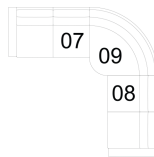

09 Corner Curve
49 x 49 x 34"
125 x 125 x 87 cm

10 Armless Chair
23 x 38 x 34"
59 x 97 x 87 cm

11 Corner Square
38 x 38 x 34"
96 x 97 x 87 cm

13 RHF Sofa
12 LHF Sofa
77 x 38 x 34"
196 x 97 x 87 cm

14 Armless Loveseat
46 x 38 x 34"
117 x 97 x 87 cm

15 RHF Chaise
16 LHF Chaise
30 x 60 x 34"
77 x 153 x 87 cm

22 Sofabed 60"
84 x 38 x 34"
214 x 97 x 87 cm
IA: 64" / 163 cm

33 Swivel Chair
38 x 38 x 35"
97 x 97 x 89 cm
IA: 18" / 46 cm

35 RHF Corner Chaise
36 LHF Corner Chaise
84 x 38 x 34"
214 x 97 x 87 cm

40 RHF Sofa Split
39 LHF Sofa Split
89 x 38 x 34"
227 x 97 x 87 cm

62 Pushback Chair
39 x 38 x 37"
98 x 96 x 94 cm
IA: 21" / 54 cm

POPULAR CONFIGURATIONS

07/40
92 x 89"
234 x 227 cm

07/09/08
103 x 103"
262 x 262 cm

12/35
115 x 84"
293 x 214 cm

12/40
115 x 89"
293 x 227 cm

DIMENSIONS

Seat Depth: 21" / 54 cm
Seat Height: 18" / 46 cm
Arm Depth: 24" / 61 cm
Arm Height: 25" / 64 cm

Dimensions shown as Width x Depth x Height.