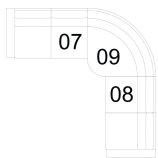

FUNCTION

N/A

COVERS

Leather Like
Leather
Fabric

Measurements displayed here represent the standard for this series. Some pieces may vary. Options and Add-ons may have an upcharge.

AMISK 77343

01 Sofa
84 x 37 x 36"
214 x 92 x 92 cm
IA: 59" / 150 cm

02 Chair
42 x 37 x 36"
107 x 92 x 92 cm
IA: 18" / 45 cm

03 Loveseat
63 x 37 x 36"
161 x 92 x 92 cm
IA: 39" / 98 cm

04 Ottoman
24 x 22 x 18"
61 x 56 x 46 cm

07 LHF Loveseat
51 x 37 x 36"
130 x 92 x 92 cm

08 RHF Loveseat
51 x 37 x 36"
130 x 92 x 92 cm

09 Corner Curve
51 x 51 x 36"
130 x 130 x 92 cm

POPULAR CONFIGURATIONS

07/09/08
103 x 103"
262 x 262 cm

DIMENSIONS

Seat Depth: 21" / 53 cm
Seat Height: 19" / 48 cm
Arm Depth: 31" / 80 cm
Arm Height: 25" / 63 cm

Dimensions shown as Width x Depth x Height.

Dimensions are correct at the time of printing and are subject to change without notice. Actual measurements for each item may vary from what is shown here. Please allow up to a +/- 1 inch difference. Availability may vary by region.