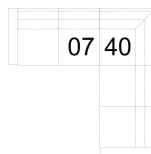

02 Chair
41 x 37 x 32"
105 x 93 x 82 cm
IA: 26" / 67 cm

03 Loveseat
67 x 37 x 32"
171 x 93 x 82 cm
IA: 52" / 133 cm

04 Ottoman
26 x 18 x 18"
67 x 46 x 46 cm

08 RHF Loveseat
07 LHF Loveseat
60 x 37 x 32"
153 x 93 x 82 cm

10 Armless Chair
26 x 37 x 32"
67 x 93 x 82 cm

14 Armless Loveseat
52 x 37 x 32"
133 x 93 x 82 cm

15 RHF Chaise
16 LHF Chaise
34 x 57 x 32"
87 x 145 x 82 cm

40 RHF Sofa Split
39 LHF Sofa Split
94 x 37 x 32"
239 x 93 x 82 cm

91 Apartment Sofa
79 x 37 x 32"
201 x 93 x 82 cm
IA: 64" / 163 cm

POPULAR CONFIGURATIONS

07/15
94 x 57"
239 x 145 cm

07/40
96 x 94"
244 x 239 cm

DIMENSIONS

Seat Depth: 21" / 55 cm
Seat Height: 19" / 47 cm
Arm Depth: 36" / 90 cm
Arm Height: 24" / 61 cm

Dimensions shown as Width x Depth x Height.

Dimensions are correct at the time of printing and are subject to change without notice. Actual measurements for each item may vary from what is shown here. Please allow up to a +/- 1 inch difference. Availability may vary by region.