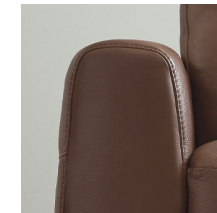

ATTICUS 77325

STANDARD
PREMIUM FOAM

TOP STITCHING
DETAIL

ARM CUSHIONS
PADDED WITH
FOAM

TOP STITCHING
DETAIL

Visit Palliser.com to view all current product spec sheets

LEG

Spindle Metal Leg
Spindle Wood Espresso Leg

FRAME

All Palliser frames are constructed from engineered wood products, hardwood or softwood: joints are pinned and glued for uniformity and strength

SEATING COMFORT

Semi-attached back cushions with fibre filling
Tight seat cushions are engineered using multiple densities of high-resiliency, contour-cut foam
Seat Suspension: Heavy gauge sinuous springs, engineered to provide premium comfort and endurance.

FUNCTION

N/A

COVERS

Leather Like
Leather
Fabric

Measurements displayed here represent the standard for this series. Some pieces may vary. Options and Add-ons may have an upcharge.

ATTICUS 77325

01 Sofa
94 x 37 x 32"
239 x 93 x 82 cm
IA: 78" / 199 cm

02 Chair
41 x 37 x 32"
105 x 93 x 82 cm
IA: 26" / 67 cm

03 Loveseat
67 x 37 x 32"
171 x 93 x 82 cm
IA: 52" / 133 cm

04 Ottoman
26 x 18 x 18"
67 x 46 x 46 cm

08 RHF Loveseat
07 LHF Loveseat
60 x 37 x 32"
153 x 93 x 82 cm