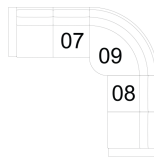

**22 Sofabed 60"**  
82 x 38 x 34"  
209 x 97 x 87 cm  
IA: 68" / 173 cm

**33 Swivel Chair**  
36 x 38 x 35"  
92 x 97 x 89 cm  
IA: 23" / 59 cm

**35 RHF Corner Chaise**  
**36 LHF Corner Chaise**  
83 x 38 x 34"  
211 x 97 x 87 cm

**40 RHF Sofa Split**  
**39 LHF Sofa Split**  
89 x 38 x 34"  
227 x 97 x 87 cm

**62 Pushback Chair**  
33 x 38 x 37"  
84 x 97 x 94 cm  
IA: 22" / 56 cm

## POPULAR CONFIGURATIONS

**07/40**  
91 x 89"  
232 x 227 cm

**07/09/08**  
102 x 102"  
260 x 260 cm

**12/35**  
114 x 83"  
290 x 211 cm

**12/40**  
114 x 89"  
290 x 227 cm

## DIMENSIONS

Seat Depth: 21" / 53 cm  
Seat Height: 18" / 46 cm  
Arm Depth: 36" / 91 cm  
Arm Height: 22" / 55 cm

Dimensions shown as Width x Depth x Height.

Dimensions are correct at the time of printing and are subject to change without notice. Actual measurements for each item may vary from what is shown here. Please allow up to a +/- 1 inch difference. Availability may vary by region.