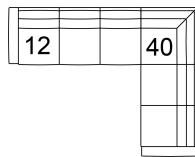

## POPULAR CONFIGURATIONS

**07/40**  
91 x 89"  
232 x 227 cm

**07/09/08**  
102 x 102"  
260 x 260 cm

**12/35**  
114 x 83"  
290 x 211 cm

**12/40**  
114 x 89"  
290 x 227 cm

## DIMENSIONS

Seat Depth: 21" / 53 cm  
Seat Height: 18" / 46 cm  
Arm Depth: 36" / 91 cm  
Arm Height: 22" / 55 cm

Dimensions shown as Width x Depth x Height.

Dimensions are correct at the time of printing and are subject to change without notice. Actual measurements for each item may vary from what is shown here. Please allow up to a +/- 1 inch difference. Availability may vary by region.