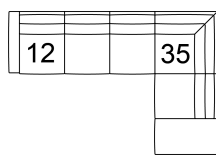

**22 Sofabed 60"**  
82 x 38 x 34"  
209 x 97 x 87 cm  
IA: 68" / 173 cm

**33 Swivel Chair**  
36 x 38 x 35"  
92 x 97 x 89 cm  
IA: 23" / 59 cm

**35 RHF Corner Chaise**  
**36 LHF Corner Chaise**  
83 x 38 x 34"  
211 x 97 x 87 cm

**40 RHF Sofa Split**  
**39 LHF Sofa Split**  
89 x 38 x 34"  
227 x 97 x 87 cm

**62 Pushback Chair**  
33 x 38 x 37"  
84 x 97 x 94 cm  
IA: 22" / 56 cm

## POPULAR CONFIGURATIONS

**07/40**  
91 x 89"  
232 x 227 cm

**07/09/08**  
102 x 102"  
260 x 260 cm

**12/35**  
114 x 83"  
290 x 211 cm

**12/40**  
114 x 89"  
290 x 227 cm

## DIMENSIONS

Seat Depth: 21" / 53 cm  
Seat Height: 18" / 46 cm  
Arm Depth: 36" / 91 cm  
Arm Height: 22" / 55 cm

Dimensions shown as Width x Depth x Height.

Dimensions are correct at the time of printing and are subject to change without notice. Actual measurements for each item may vary from what is shown here. Please allow up to a +/- 1 inch difference. Availability may vary by region.