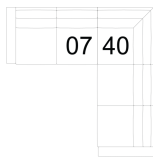

POPULAR CONFIGURATIONS

07/40
91 x 89"
232 x 227 cm