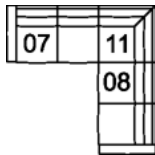

FUNCTION

N/A

COVERS

Fabric
Leather
Leather Like

DENMARK 77224

01 Sofa
90 x 37 x 37"
229 x 94 x 94 cm
IA: 70" / 178 cm

02 Chair
42 x 37 x 37"
107 x 94 x 94 cm
IA: 22" / 56 cm

03 Loveseat
66 x 37 x 37"
168 x 94 x 94 cm
IA: 46" / 117 cm

04 Ottoman
24 x 20 x 18"
61 x 51 x 46 cm

POPULAR CONFIGURATIONS

07/11/08
94 x 94"
239 x 239 cm

DIMENSIONS

Seat Depth: 21" / 53 cm
Seat Height: 19" / 48 cm
Arm Depth: 36" / 91 cm
Arm Height: 24" / 60 cm

Dimensions shown as Width x Depth x Height.