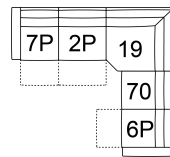

2P Armless Wide Recliner
Pwr
32 x 43 x 37"
82 x 110 x 94 cm

31 Wallhugger Recliner Pwr
49 x 43 x 37"
125 x 110 x 94 cm

6P RHF Wide Recliner Power
7P LHF Wide Recliner Power
41 x 43 x 37"
103 x 110 x 94 cm

70 Armless Chair
33 x 43 x 37"
83 x 110 x 94 cm

K3 Console with Storage
13 x 40 x 20"
34 x 102 x 51 cm

13 RHF Stationary Sectional End
14 LHF Stationary Sectional End
41 x 43 x 37"
103 x 110 x 94 cm

S7 RHF Stat Storage Chaise Wide
S8 LHF Stat Storage Chaise Wide
41 x 63 x 37"
103 x 161 x 94 cm

POPULAR CONFIGURATIONS

14/70/19/27
116 x 114"
295 x 290 cm

7P/2P/19/27
115 x 114"
293 x 290 cm

7P/2P/19/70/6P
115 x 116"
293 x 295 cm

7P/70/19/70/6P
116 x 116"
295 x 295 cm

DIMENSIONS

Seat Depth: 23" / 58 cm
Seat Height: 19" / 48 cm
Arm Depth: 43" / 108 cm
Arm Height: 29" / 72 cm
Reclined Depth: N/A

Dimensions shown as Width x Depth x Height.

Dimensions are correct at the time of printing and are subject to change without notice. Actual measurements for each item may vary from what is shown here. Please allow up to a +/- 1 inch difference. Availability may vary by region.