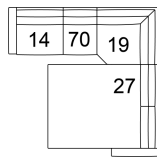

2P Armless Wide Recliner
Pwr
32 x 43 x 37"
82 x 110 x 94 cm

31 Wallhugger Recliner Pwr
49 x 43 x 37"
125 x 110 x 94 cm

6P RHF Wide Recliner Power
7P LHF Wide Recliner Power
41 x 43 x 37"
103 x 110 x 94 cm

70 Armless Chair
33 x 43 x 37"
83 x 110 x 94 cm

K3 Console with Storage
13 x 40 x 20"
34 x 102 x 51 cm

13 RHF Stationary Sectional End
14 LHF Stationary Sectional End
41 x 43 x 37"
103 x 110 x 94 cm

S7 RHF Stat Storage Chaise Wide
S8 LHF Stat Storage Chaise Wide
41 x 63 x 37"
103 x 161 x 94 cm

POPULAR CONFIGURATIONS

14/70/19/27
116 x 114"
295 x 290 cm

7P/2P/19/27
115 x 114"
293 x 290 cm

7P/2P/19/70/6P
115 x 116"
293 x 295 cm

7P/70/19/70/6P
116 x 116"
295 x 295 cm

DIMENSIONS

Seat Depth: 23" / 58 cm
Seat Height: 19" / 48 cm
Arm Depth: 43" / 108 cm
Arm Height: 29" / 72 cm
Reclined Depth: N/A

Dimensions shown as Width x Depth x Height.

Dimensions are correct at the time of printing and are subject to change without notice. Actual measurements for each item may vary from what is shown here. Please allow up to a +/- 1 inch difference. Availability may vary by region.