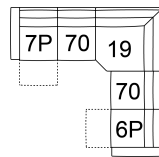

2P Armless Wide Recliner
Pwr
32 x 43 x 37"
82 x 110 x 94 cm

31 Wallhugger Recliner Pwr
49 x 43 x 37"
125 x 110 x 94 cm

6P RHF Wide Recliner Power
7P LHF Wide Recliner Power
41 x 43 x 37"
103 x 110 x 94 cm

70 Armless Chair
33 x 43 x 37"
83 x 110 x 94 cm

K3 Console with Storage
13 x 40 x 20"
34 x 102 x 51 cm

13 RHF Stationary Sectional End
14 LHF Stationary Sectional End
41 x 43 x 37"
103 x 110 x 94 cm

S7 RHF Stat Storage Chaise Wide
S8 LHF Stat Storage Chaise Wide
41 x 63 x 37"
103 x 161 x 94 cm

POPULAR CONFIGURATIONS

14/70/19/27
116 x 114"
295 x 290 cm

7P/2P/19/27
115 x 114"
293 x 290 cm

7P/2P/19/70/6P
115 x 116"
293 x 295 cm

7P/70/19/70/6P
116 x 116"
295 x 295 cm

DIMENSIONS

Seat Depth: 23" / 58 cm
Seat Height: 19" / 48 cm
Arm Depth: 43" / 108 cm
Arm Height: 29" / 72 cm
Reclined Depth: N/A

Dimensions shown as Width x Depth x Height.

Dimensions are correct at the time of printing and are subject to change without notice. Actual measurements for each item may vary from what is shown here. Please allow up to a +/- 1 inch difference. Availability may vary by region.