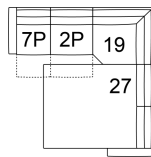

2P Armless Wide Recliner
Pwr
32 x 43 x 37"
82 x 110 x 94 cm

31 Wallhugger Recliner Pwr
49 x 43 x 37"
125 x 110 x 94 cm

6P RHF Wide Recliner Power
7P LHF Wide Recliner Power
41 x 43 x 37"
103 x 110 x 94 cm

70 Armless Chair
33 x 43 x 37"
83 x 110 x 94 cm

K3 Console with Storage
13 x 40 x 20"
34 x 102 x 51 cm

13 RHF Stationary Sectional End
14 LHF Stationary Sectional End
41 x 43 x 37"
103 x 110 x 94 cm

S7 RHF Stat Storage Chaise Wide
S8 LHF Stat Storage Chaise Wide
41 x 63 x 37"
103 x 161 x 94 cm

POPULAR CONFIGURATIONS

14/70/19/27
116 x 114"
295 x 290 cm

7P/2P/19/27
115 x 114"
293 x 290 cm

7P/2P/19/70/6P
115 x 116"
293 x 295 cm

7P/70/19/70/6P
116 x 116"
295 x 295 cm

DIMENSIONS

Seat Depth: 23" / 58 cm
Seat Height: 19" / 48 cm
Arm Depth: 43" / 108 cm
Arm Height: 29" / 72 cm
Reclined Depth: N/A

Dimensions shown as Width x Depth x Height.

Dimensions are correct at the time of printing and are subject to change without notice. Actual measurements for each item may vary from what is shown here. Please allow up to a +/- 1 inch difference. Availability may vary by region.