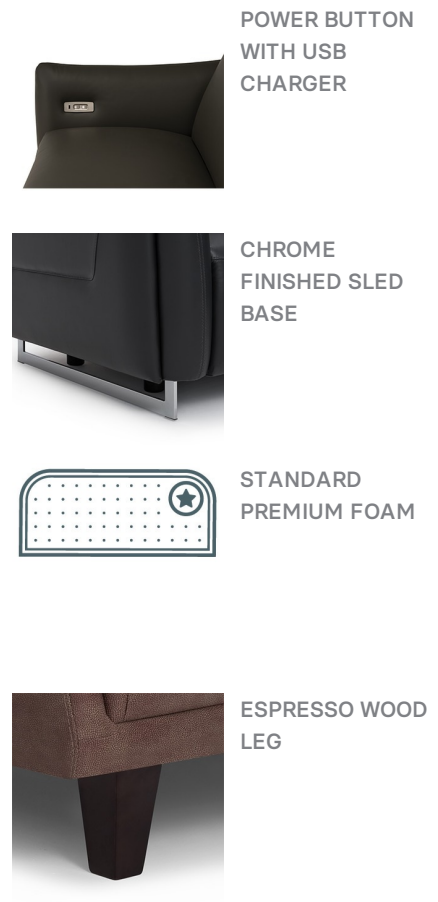

GIORGIO 44403

POWER BUTTON WITH USB CHARGER

CHROME FINISHED SLED BASE

STANDARD PREMIUM FOAM

ESPRESSO WOOD LEG

OPTIONS

Espresso Wood Leg
Chrome Leg
Spindle Wood Espresso Leg
Black LED Cup Holder
Stainless Steel Cup Holder
Antique Brass Cup Holder
Metal Table With Grommet
Black Table With Grommet
Grommet Only

FRAME

All Palliser frames are constructed from engineered wood products, hardwood or softwood; joints are pinned and glued for uniformity and strength.

SEATING COMFORT

Attached seat cushions feature a high-resiliency, high density foam core with a polyester wrap
Semi-attached back cushions with fibre filling
Back Suspension: 100% premium elastic webbing to provide consistent comfort and support.
Seat Suspension: 100% premium elastic webbing, engineered to provide consistent comfort and endurance.

FUNCTION

USB charging
Power recline with button switch and USB Charging

COVERS

Leather
Fabric
Leather Like

Measurements displayed here represent the standard for this series. Some pieces may vary. Options and Add-ons may have an upcharge.

POPULAR CONFIGURATIONS

14/70/19/27
116 x 114"
295 x 290 cm

7P/2P/19/27
115 x 114"
293 x 290 cm

7P/2P/19/70/6P
115 x 116"
293 x 295 cm

7P/70/19/70/6P
116 x 116"
295 x 295 cm

DIMENSIONS

Seat Depth: 23" / 58 cm
Seat Height: 19" / 48 cm
Arm Depth: 43" / 108 cm
Arm Height: 29" / 72 cm
Reclined Depth: N/A