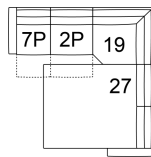

2P Armless Wide Recliner Pwr
32 x 40 x 37"
82 x 101 x 93 cm

31 Wallhugger Recliner Pwr
50 x 40 x 37"
127 x 101 x 93 cm

6P RHF Wide Recliner Power
7P LHF Wide Recliner Power
41 x 40 x 37"
105 x 101 x 93 cm

70 Armless Chair
32 x 40 x 37"
82 x 101 x 93 cm

K3 Console with Storage
13 x 40 x 20"
34 x 102 x 51 cm

13 RHF Stationary Sectional End
14 LHF Stationary Sectional End
41 x 39 x 37"
105 x 100 x 93 cm
IA: 32" / 81 cm

S7 RHF Stat Storage Chaise Wide
S8 LHF Stat Storage Chaise Wide
43 x 63 x 33"
110 x 161 x 84 cm

POPULAR CONFIGURATIONS

14/70/19/27
116 x 115"
295 x 293 cm

7P/2P/19/27
116 x 115"
295 x 293 cm

7P/2P/19/70/6P
116 x 116"
295 x 295 cm

7P/70/19/70/6P
116 x 116"
295 x 295 cm

DIMENSIONS

Seat Depth: 20" / 51 cm
Seat Height: 19" / 48 cm
Arm Depth: 38" / 97 cm
Arm Height: 27" / 69 cm
Reclined Depth: N/A

Dimensions shown as Width x Depth x Height.