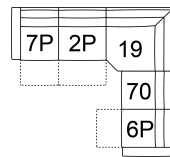

2P Armless Wide Recliner Pwr
32 x 40 x 37"
82 x 101 x 93 cm

31 Wallhugger Recliner Pwr
50 x 40 x 37"
127 x 101 x 93 cm

6P RHF Wide Recliner Power
7P LHF Wide Recliner Power
41 x 40 x 37"
105 x 101 x 93 cm

70 Armless Chair
32 x 40 x 37"
82 x 101 x 93 cm

K3 Console with Storage
13 x 40 x 20"
34 x 102 x 51 cm

13 RHF Stationary Sectional End
14 LHF Stationary Sectional End
41 x 39 x 37"
105 x 100 x 93 cm
IA: 32" / 81 cm

S7 RHF Stat Storage Chaise Wide
S8 LHF Stat Storage Chaise Wide
43 x 63 x 33"
110 x 161 x 84 cm

POPULAR CONFIGURATIONS

14/70/19/27
116 x 115"
295 x 293 cm

7P/2P/19/27
116 x 115"
295 x 293 cm

7P/2P/19/70/6P
116 x 116"
295 x 295 cm

7P/70/19/70/6P
116 x 116"
295 x 295 cm

DIMENSIONS

Seat Depth: 20" / 51 cm
Seat Height: 19" / 48 cm
Arm Depth: 38" / 97 cm
Arm Height: 27" / 69 cm
Reclined Depth: N/A

Dimensions shown as Width x Depth x Height.