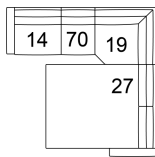

2P Armless Wide Recliner Pwr
32 x 40 x 37"
82 x 101 x 93 cm

31 Wallhugger Recliner Pwr
50 x 40 x 37"
127 x 101 x 93 cm

6P RHF Wide Recliner Power
7P LHF Wide Recliner Power
41 x 40 x 37"
105 x 101 x 93 cm

70 Armless Chair
32 x 40 x 37"
82 x 101 x 93 cm

K3 Console with Storage
13 x 40 x 20"
34 x 102 x 51 cm

13 RHF Stationary Sectional End
14 LHF Stationary Sectional End
41 x 39 x 37"
105 x 100 x 93 cm
IA: 32" / 81 cm

S7 RHF Stat Storage Chaise Wide
S8 LHF Stat Storage Chaise Wide
43 x 63 x 33"
110 x 161 x 84 cm

POPULAR CONFIGURATIONS

14/70/19/27
116 x 115"
295 x 293 cm

7P/2P/19/27
116 x 115"
295 x 293 cm

7P/2P/19/70/6P
116 x 116"
295 x 295 cm

7P/70/19/70/6P
116 x 116"
295 x 295 cm

DIMENSIONS

Seat Depth: 20" / 51 cm
Seat Height: 19" / 48 cm
Arm Depth: 38" / 97 cm
Arm Height: 27" / 69 cm
Reclined Depth: N/A

Dimensions shown as Width x Depth x Height.