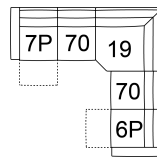

2P Armless Wide Recliner Pwr
32 x 40 x 37"
82 x 101 x 93 cm

31 Wallhugger Recliner Pwr
50 x 40 x 37"
127 x 101 x 93 cm

6P RHF Wide Recliner Power
7P LHF Wide Recliner Power
41 x 40 x 37"
105 x 101 x 93 cm

70 Armless Chair
32 x 40 x 37"
82 x 101 x 93 cm

K3 Console with Storage
13 x 40 x 20"
34 x 102 x 51 cm

13 RHF Stationary Sectional End
14 LHF Stationary Sectional End
41 x 39 x 37"
105 x 100 x 93 cm
IA: 32" / 81 cm

S7 RHF Stat Storage Chaise Wide
S8 LHF Stat Storage Chaise Wide
43 x 63 x 33"
110 x 161 x 84 cm

POPULAR CONFIGURATIONS

14/70/19/27
116 x 115"
295 x 293 cm

7P/2P/19/27
116 x 115"
295 x 293 cm

7P/2P/19/70/6P
116 x 116"
295 x 295 cm

7P/70/19/70/6P
116 x 116"
295 x 295 cm

DIMENSIONS

Seat Depth: 20" / 51 cm
Seat Height: 19" / 48 cm
Arm Depth: 38" / 97 cm
Arm Height: 27" / 69 cm
Reclined Depth: N/A

Dimensions shown as Width x Depth x Height.