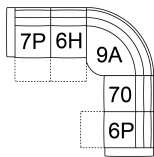

31 Wallhugger Power Recliner w/ Power Headrest
 43 x 41 x 32"
 110 x 105 x 82 cm
 IA: 25" / 63 cm

6H Armless Power Recliner w/ Power Headrest
 34 x 41 x 32"
 87 x 105 x 82 cm

70 Armless Chair
 34 x 41 x 32"
 87 x 105 x 82 cm

9A Corner Square w Movable HeadR
 47 x 47 x 32"
 119 x 119 x 82 cm

C3 RHF PWR Reclining Chaise
C4 LHF PWR Reclining Chaise
 43 x 64 x 32"
 110 x 162 x 82 cm

K3 Console with Storage
 13 x 39 x 26"
 34 x 98 x 67 cm

6P RHF Power Recliner w/ Power Headrest
7P LHF Power Recliner w/ Power Headrest
 43 x 41 x 32"
 109 x 105 x 82 cm

POPULAR CONFIGURATIONS

7P/K3/70/9A/70/C3
 136 x 123"
 346 x 313 cm

7P/6H/9A/70/6P
 123 x 123"
 313 x 313 cm

C4/70/9A/6H/17
 123 x 138"
 313 x 351 cm

7P/K3/70/9A/70/6P
 136 x 123"
 346 x 313 cm

DIMENSIONS

Seat Depth: 23" / 59 cm
 Seat Height: 19" / 49 cm
 Arm Depth: 39" / 100 cm
 Arm Height: 24" / 62 cm
 Reclined Depth: 63" / 161 cm