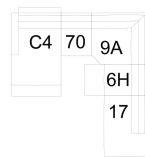

9A Corner Square w Movable HeadR
 47 x 47 x 32"
 119 x 119 x 82 cm

C3 RHF PWR Reclining Chaise
C4 LHF PWR Reclining Chaise
 43 x 64 x 32"
 110 x 162 x 82 cm

K3 Console with Storage
 13 x 39 x 26"
 34 x 98 x 67 cm

6P RHF Power Recliner w/ Power Headrest
7P LHF Power Recliner w/ Power Headrest
 43 x 41 x 32"
 109 x 105 x 82 cm

POPULAR CONFIGURATIONS

7P/K3/70/9A/70/C3
 136 x 123"
 346 x 313 cm

7P/6H/9A/70/6P
 123 x 123"
 313 x 313 cm

C4/70/9A/6H/17
 123 x 138"
 313 x 351 cm

7P/K3/70/9A/70/6P
 136 x 123"
 346 x 313 cm

DIMENSIONS

Seat Depth: 23" / 59 cm
 Seat Height: 19" / 49 cm
 Arm Depth: 39" / 100 cm
 Arm Height: 24" / 62 cm
 Reclined Depth: 63" / 161 cm

Dimensions shown as Width x Depth x Height.

Dimensions are correct at the time of printing and are subject to change without notice. Actual measurements for each item may vary from what is shown here. Please allow up to a +/- 1 inch difference. Availability may vary by region.