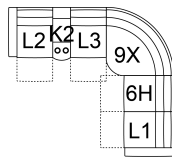

L6 Sofa Power Recliner w/ Power Headrest & Power Lumbar
88 x 42 x 42"
224 x 106 x 106 cm
IA: 65" / 166 cm

L7 Loveseat Power Recliner w/ Power Headrest & Power Lumbar
65 x 42 x 42"
166 x 106 x 106 cm
IA: 42" / 107 cm

L8 Console Loveseat Recliner Power w/ Power Headrest & Power Lumbar
78 x 42 x 42"
199 x 106 x 106 cm

L9 Wallhugger Power Recliner w/ Power Headrest & Power Lumbar
41 x 42 x 42"
105 x 106 x 106 cm
IA: 19" / 49 cm

POPULAR CONFIGURATIONS

L2/L3/9X/10/L1
110 x 110"
280 x 280 cm

L2/K2/L3/9X/6H/L1
123 x 110"
313 x 280 cm

L2/K2/10/9X/10/L1
123 x 110"
313 x 280 cm

67/10/9X/10/66
110 x 110"
280 x 280 cm

DIMENSIONS

Seat Depth: 22" / 55 cm
Seat Height: 22" / 57 cm
Arm Depth: 35" / 89 cm
Arm Height: 26" / 65 cm
Reclined Depth: 69" / 175 cm

Dimensions shown as Width x Depth x Height.

Dimensions are correct at the time of printing and are subject to change without notice. Actual measurements for each item may vary from what is shown here. Please allow up to a +/- 1 inch difference. Availability may vary by region.