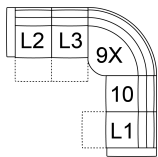

L1 RHF Pwr Recl Pwr/HR Pwr Lumbar
33 x 42 x 42"
84 x 106 x 106 cm

L2 LHF Pwr Recl Pwr/HR Pwr Lumbar
33 x 42 x 42"
84 x 106 x 106 cm

L3 Armless P/Recl Pwr/HR Pwr Lum
23 x 42 x 42"
59 x 106 x 106 cm

66 RHF Power Recliner w/ Power Headrest
67 LHF Power Recliner w/ Power Headrest
33 x 42 x 42"
84 x 106 x 106 cm

L6 Sofa Power Recliner w/ Power Headrest & Power Lumbar
88 x 42 x 42"
224 x 106 x 106 cm
IA: 65" / 166 cm

L7 Loveseat Power Recliner w/ Power Headrest & Power Lumbar
65 x 42 x 42"
166 x 106 x 106 cm
IA: 42" / 107 cm

L8 Console Loveseat Recliner Power w/ Power Headrest & Power Lumbar
78 x 42 x 42"
199 x 106 x 106 cm

L9 Wallhugger Power Recliner w/ Power Headrest & Power Lumbar
41 x 42 x 42"
105 x 106 x 106 cm
IA: 19" / 49 cm

POPULAR CONFIGURATIONS

L2/L3/9X/10/L1
110 x 110"
280 x 280 cm

L2/K2/L3/9X/6H/L1
123 x 110"
313 x 280 cm

L2/K2/10/9X/10/L1
123 x 110"
313 x 280 cm

67/10/9X/10/66
110 x 110"
280 x 280 cm

DIMENSIONS

Seat Depth: 22" / 55 cm
Seat Height: 22" / 57 cm
Arm Depth: 35" / 89 cm
Arm Height: 26" / 65 cm
Reclined Depth: 69" / 175 cm