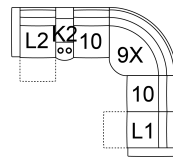

L1 RHF Pwr Recl Pwr/HR Pwr Lumbar
33 x 42 x 42"
84 x 106 x 106 cm

L2 LHF Pwr Recl Pwr/HR Pwr Lumbar
33 x 42 x 42"
84 x 106 x 106 cm

L3 Armless P/Recl Pwr/HR Pwr Lum
23 x 42 x 42"
59 x 106 x 106 cm

66 RHF Power Recliner w/ Power Headrest
67 LHF Power Recliner w/ Power Headrest
33 x 42 x 42"
84 x 106 x 106 cm

L6 Sofa Power Recliner w/ Power Headrest & Power Lumbar
88 x 42 x 42"
224 x 106 x 106 cm
IA: 65" / 166 cm

L7 Loveseat Power Recliner w/ Power Headrest & Power Lumbar
65 x 42 x 42"
166 x 106 x 106 cm
IA: 42" / 107 cm

L8 Console Loveseat Recliner Power w/ Power Headrest & Power Lumbar
78 x 42 x 42"
199 x 106 x 106 cm

L9 Wallhugger Power Recliner w/ Power Headrest & Power Lumbar
41 x 42 x 42"
105 x 106 x 106 cm
IA: 19" / 49 cm

POPULAR CONFIGURATIONS

L2/L3/9X/10/L1
110 x 110"
280 x 280 cm

L2/K2/L3/9X/6H/L1
123 x 110"
313 x 280 cm

L2/K2/10/9X/10/L1
123 x 110"
313 x 280 cm

67/10/9X/10/66
110 x 110"
280 x 280 cm

DIMENSIONS

Seat Depth: 22" / 55 cm
Seat Height: 22" / 57 cm
Arm Depth: 35" / 89 cm
Arm Height: 26" / 65 cm
Reclined Depth: 69" / 175 cm