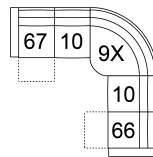

L1 RHF Pwr Recl Pwr/HR Pwr Lumbar
33 x 42 x 42"
84 x 106 x 106 cm

L2 LHF Pwr Recl Pwr/HR Pwr Lumbar
33 x 42 x 42"
84 x 106 x 106 cm

L3 Armless P/Recl Pwr/HR Pwr Lum
23 x 42 x 42"
59 x 106 x 106 cm

66 RHF Power Recliner w/ Power Headrest
67 LHF Power Recliner w/ Power Headrest
33 x 42 x 42"
84 x 106 x 106 cm

L8 Console Loveseat Recliner Power w/ Power Headrest & Power Lumbar
78 x 42 x 42"
199 x 106 x 106 cm

L9 Wallhugger Power Recliner w/ Power Headrest & Power Lumbar
41 x 42 x 42"
105 x 106 x 106 cm
IA: 19" / 49 cm

POPULAR CONFIGURATIONS

L2/L3/9X/10/L1
110 x 110"
280 x 280 cm

L2/K2/L3/9X/6H/L1
123 x 110"
313 x 280 cm

L2/K2/10/9X/10/L1
123 x 110"
313 x 280 cm

67/10/9X/10/66
110 x 110"
280 x 280 cm

DIMENSIONS

Seat Depth: 22" / 55 cm
Seat Height: 22" / 57 cm
Arm Depth: 35" / 89 cm
Arm Height: 26" / 65 cm
Reclined Depth: 69" / 175 cm

Dimensions shown as Width x Depth x Height.

Dimensions are correct at the time of printing and are subject to change without notice. Actual measurements for each item may vary from what is shown here. Please allow up to a +/- 1 inch difference. Availability may vary by region.