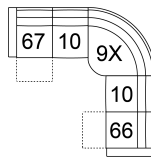

66 RHF Power Recliner w/ Power Headrest

67 LHF Power Recliner w/ Power Headrest

L1 RHF Pwr Recl Pwr/HR Pwr Lumbar

L2 LHF Pwr Recl Pwr/HR Pwr Lumbar

31 x 40 x 43"

79 x 102 x 108 cm

68 Console Loveseat Power Recliner w/ Power Headrest

L8 Console Loveseat Recliner Power w/ Power Headrest & Power Lumbar

73 x 40 x 43"

186 x 102 x 108 cm

6H Armless Power Recliner w/ Power Headrest

L3 Armless P/Recl Pwr/HR Pwr Lum

25 x 40 x 43"

64 x 102 x 108 cm

POPULAR CONFIGURATIONS

L2/L3/9X/10/L1
110 x 110"
280 x 280 cm

L2/K2/L3/9X/6H/L1
123 x 110"
313 x 280 cm

L2/K2/10/9X/10/L1
123 x 110"
313 x 280 cm

67/10/9X/10/66
110 x 110"
280 x 280 cm

DIMENSIONS

Seat Depth: 22" / 56 cm
Seat Height: 22" / 56 cm
Arm Depth: 35" / 89 cm
Arm Height: 25" / 62 cm
Reclined Depth: 68" / 172 cm

Dimensions shown as Width x Depth x Height.

Dimensions are correct at the time of printing and are subject to change without notice. Actual measurements for each item may vary from what is shown here. Please allow up to a +/- 1 inch difference. Availability may vary by region.