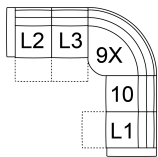

66 RHF Power Recliner w/ Power Headrest

67 LHF Power Recliner w/ Power Headrest

L1 RHF Pwr Recl Pwr/HR Pwr Lumbar

L2 LHF Pwr Recl Pwr/HR Pwr Lumbar

31 x 40 x 43"

79 x 102 x 108 cm

68 Console Loveseat Power Recliner w/ Power Headrest

L8 Console Loveseat Recliner Power w/ Power Headrest & Power Lumbar

73 x 40 x 43"

186 x 102 x 108 cm

6H Armless Power Recliner w/ Power Headrest

L3 Armless P/Recl Pwr/HR Pwr Lum

25 x 40 x 43"

64 x 102 x 108 cm

POPULAR CONFIGURATIONS

L2/L3/9X/10/L1
110 x 110"
280 x 280 cm

L2/K2/L3/9X/6H/L1
123 x 110"
313 x 280 cm

L2/K2/10/9X/10/L1
123 x 110"
313 x 280 cm

67/10/9X/10/66
110 x 110"
280 x 280 cm

DIMENSIONS

Seat Depth: 22" / 56 cm
Seat Height: 22" / 56 cm
Arm Depth: 35" / 89 cm
Arm Height: 25" / 62 cm
Reclined Depth: 68" / 172 cm

Dimensions shown as Width x Depth x Height.

Dimensions are correct at the time of printing and are subject to change without notice. Actual measurements for each item may vary from what is shown here. Please allow up to a +/- 1 inch difference. Availability may vary by region.