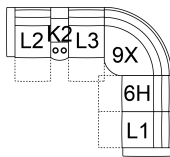

66 RHF Power Recliner w/ Power Headrest

67 LHF Power Recliner w/ Power Headrest

L1 RHF Pwr Recl Pwr/HR Pwr Lumbar

L2 LHF Pwr Recl Pwr/HR Pwr Lumbar

31 x 40 x 43"

79 x 102 x 108 cm

68 Console Loveseat Power Recliner w/ Power Headrest

L8 Console Loveseat Recliner Power w/ Power Headrest & Power Lumbar

73 x 40 x 43"

186 x 102 x 108 cm

6H Armless Power Recliner w/ Power Headrest

L3 Armless P/Recl Pwr/HR Pwr Lum

25 x 40 x 43"

64 x 102 x 108 cm

POPULAR CONFIGURATIONS

L2/L3/9X/10/L1
110 x 110"
280 x 280 cm

L2/K2/L3/9X/6H/L1
123 x 110"
313 x 280 cm

L2/K2/10/9X/10/L1
123 x 110"
313 x 280 cm

67/10/9X/10/66
110 x 110"
280 x 280 cm

DIMENSIONS

Seat Depth: 22" / 56 cm
Seat Height: 22" / 56 cm
Arm Depth: 35" / 89 cm
Arm Height: 25" / 62 cm
Reclined Depth: 68" / 172 cm

Dimensions shown as Width x Depth x Height.

Dimensions are correct at the time of printing and are subject to change without notice. Actual measurements for each item may vary from what is shown here. Please allow up to a +/- 1 inch difference. Availability may vary by region.