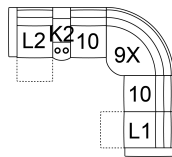

66 RHF Power Recliner w/ Power Headrest

67 LHF Power Recliner w/ Power Headrest

L1 RHF Pwr Recl Pwr/HR Pwr Lumbar

L2 LHF Pwr Recl Pwr/HR Pwr Lumbar

31 x 40 x 43"

79 x 102 x 108 cm

68 Console Loveseat Power Recliner w/ Power Headrest

L8 Console Loveseat Recliner Power w/ Power Headrest & Power Lumbar

73 x 40 x 43"

186 x 102 x 108 cm

6H Armless Power Recliner w/ Power Headrest

L3 Armless P/Recl Pwr/HR Pwr Lum

25 x 40 x 43"

64 x 102 x 108 cm

POPULAR CONFIGURATIONS

L2/L3/9X/10/L1
110 x 110"
280 x 280 cm

L2/K2/L3/9X/6H/L1
123 x 110"
313 x 280 cm

L2/K2/10/9X/10/L1
123 x 110"
313 x 280 cm

67/10/9X/10/66
110 x 110"
280 x 280 cm

DIMENSIONS

Seat Depth: 22" / 56 cm
Seat Height: 22" / 56 cm
Arm Depth: 35" / 89 cm
Arm Height: 25" / 62 cm
Reclined Depth: 68" / 172 cm

Dimensions shown as Width x Depth x Height.

Dimensions are correct at the time of printing and are subject to change without notice. Actual measurements for each item may vary from what is shown here. Please allow up to a +/- 1 inch difference. Availability may vary by region.