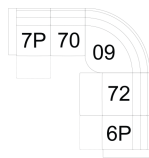

**63 Loveseat Power Recliner**  
59 x 41 x 39"  
150 x 105 x 100 cm  
IA: 46" / 119 cm

**68 Console Loveseat Power Recliner**  
72 x 41 x 39"  
183 x 105 x 100 cm

**6P RHF Power Recliner**  
39 x 41 x 39"  
98 x 105 x 100 cm

**76 RHF Manual Recliner**  
39 x 41 x 39"  
98 x 105 x 100 cm

**77 LHF Manual Recliner**  
39 x 41 x 39"  
98 x 105 x 100 cm

**7P LHF Power Recliner**  
39 x 41 x 39"  
98 x 105 x 100 cm

**W2 Console w/Storage**  
14 x 40 x 35"  
34 x 102 x 89 cm

## POPULAR CONFIGURATIONS

**7P/W2/70/09/72/6P**  
131 x 118"  
333 x 300 cm

**7P/70/09/72/6P**  
118 x 118"  
300 x 300 cm

**76/70/56**  
108 x 67"  
275 x 171 cm

**77/70/09/70/76**  
118 x 118"  
300 x 300 cm

## DIMENSIONS

Seat Depth: 22" / 57 cm  
Seat Height: 19" / 50 cm  
Arm Depth: 39" / 99 cm  
Arm Height: 24" / 61 cm  
Reclined Depth: 65" / 166 cm

Dimensions shown as Width x Depth x Height.

Dimensions are correct at the time of printing and are subject to change without notice. Actual measurements for each item may vary from what is shown here. Please allow up to a +/- 1 inch difference. Availability may vary by region.