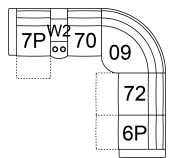

**63 Loveseat Power Recliner**  
59 x 41 x 39"  
150 x 105 x 100 cm  
IA: 46" / 119 cm

**68 Console Loveseat Power Recliner**  
72 x 41 x 39"  
183 x 105 x 100 cm

**6P RHF Power Recliner**  
39 x 41 x 39"  
98 x 105 x 100 cm

**76 RHF Manual Recliner**  
39 x 41 x 39"  
98 x 105 x 100 cm

**77 LHF Manual Recliner**  
39 x 41 x 39"  
98 x 105 x 100 cm

**7P LHF Power Recliner**  
39 x 41 x 39"  
98 x 105 x 100 cm

**W2 Console w/Storage**  
14 x 40 x 35"  
34 x 102 x 89 cm

## POPULAR CONFIGURATIONS

**7P/W2/70/09/72/6P**  
131 x 118"  
333 x 300 cm

**7P/70/09/72/6P**  
118 x 118"  
300 x 300 cm

**76/70/56**  
108 x 67"  
275 x 171 cm

**77/70/09/70/76**  
118 x 118"  
300 x 300 cm

## DIMENSIONS

Seat Depth: 22" / 57 cm  
Seat Height: 19" / 50 cm  
Arm Depth: 39" / 99 cm  
Arm Height: 24" / 61 cm  
Reclined Depth: 65" / 166 cm

Dimensions shown as Width x Depth x Height.

Dimensions are correct at the time of printing and are subject to change without notice. Actual measurements for each item may vary from what is shown here. Please allow up to a +/- 1 inch difference. Availability may vary by region.