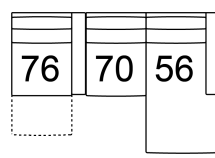

**63 Loveseat Power Recliner**  
59 x 41 x 39"  
150 x 105 x 100 cm  
IA: 46" / 119 cm

**68 Console Loveseat Power Recliner**  
72 x 41 x 39"  
183 x 105 x 100 cm

**6P RHF Power Recliner**  
39 x 41 x 39"  
98 x 105 x 100 cm

**76 RHF Manual Recliner**  
39 x 41 x 39"  
98 x 105 x 100 cm

**77 LHF Manual Recliner**  
39 x 41 x 39"  
98 x 105 x 100 cm

**7P LHF Power Recliner**  
39 x 41 x 39"  
98 x 105 x 100 cm

**W2 Console w/Storage**  
14 x 40 x 35"  
34 x 102 x 89 cm

## POPULAR CONFIGURATIONS

**7P/W2/70/09/72/6P**  
131 x 118"  
333 x 300 cm

**7P/70/09/72/6P**  
118 x 118"  
300 x 300 cm

**76/70/56**  
108 x 67"  
275 x 171 cm

**77/70/09/70/76**  
118 x 118"  
300 x 300 cm

## DIMENSIONS

Seat Depth: 22" / 57 cm  
Seat Height: 19" / 50 cm  
Arm Depth: 39" / 99 cm  
Arm Height: 24" / 61 cm  
Reclined Depth: 65" / 166 cm

Dimensions shown as Width x Depth x Height.

Dimensions are correct at the time of printing and are subject to change without notice. Actual measurements for each item may vary from what is shown here. Please allow up to a +/- 1 inch difference. Availability may vary by region.