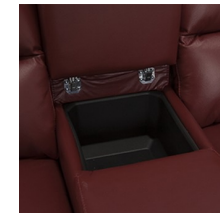

# ARLO 41130

STANDARD  
PREMIUM FOAM

PIPING

STAINLESS  
STEEL  
CUPHOLDER

LIFT TOP  
STORAGE

## OPTIONS

Stainless Steel Cup Holder  
Antique Brass Cup Holder  
Black LED Cup Holder  
Metal Table With Grommet  
Black Table With Grommet  
Grommet Only