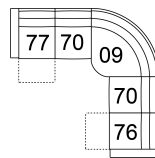

**63 Loveseat Power Recliner**  
59 x 41 x 39"  
150 x 105 x 100 cm  
IA: 46" / 119 cm

**68 Console Loveseat Power Recliner**  
72 x 41 x 39"  
183 x 105 x 100 cm

**6P RHF Power Recliner**  
39 x 41 x 39"  
98 x 105 x 100 cm

**76 RHF Manual Recliner**  
39 x 41 x 39"  
98 x 105 x 100 cm

**77 LHF Manual Recliner**  
39 x 41 x 39"  
98 x 105 x 100 cm

**7P LHF Power Recliner**  
39 x 41 x 39"  
98 x 105 x 100 cm

**W2 Console w/Storage**  
14 x 40 x 35"  
34 x 102 x 89 cm

## POPULAR CONFIGURATIONS

**7P/W2/70/09/72/6P**  
131 x 118"  
333 x 300 cm

**7P/70/09/72/6P**  
118 x 118"  
300 x 300 cm

**76/70/56**  
108 x 67"  
275 x 171 cm

**77/70/09/70/76**  
118 x 118"  
300 x 300 cm

## DIMENSIONS

Seat Depth: 22" / 57 cm  
Seat Height: 19" / 50 cm  
Arm Depth: 39" / 99 cm  
Arm Height: 24" / 61 cm  
Reclined Depth: 65" / 166 cm

Dimensions shown as Width x Depth x Height.

Dimensions are correct at the time of printing and are subject to change without notice. Actual measurements for each item may vary from what is shown here. Please allow up to a +/- 1 inch difference. Availability may vary by region.