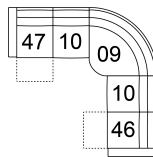

53 Loveseat Recliner
63 Loveseat Recliner Power
66 x 39 x 40"
167 x 100 x 102 cm
IA: 42" / 107 cm

58 Loveseat Console
68 Loveseat Console Pwr
79 x 39 x 40"
200 x 100 x 102 cm

A2 Storage Console
13 x 39 x 36"
34 x 100 x 91 cm

32 Rocker Recliner Chair
31 Wallhugger Recliner Pwr
35 Wallhugger Recliner Chair
39 Power Rocker Recliner
42 x 39 x 40"
106 x 100 x 102 cm
IA: 18" / 46 cm

46 RHF Recliner Chair
47 LHF Recliner Chair
66 RHF Power Recliner
67 LHF Power Recliner
33 x 39 x 40"
84 x 100 x 102 cm

POPULAR CONFIGURATIONS

67/10/09/60/66
102 x 102"
260 x 260 cm

67/A2/10/09/10/66
115 x 102"
293 x 260 cm

67/A2/10/09/60/66
115 x 102"
293 x 260 cm

47/10/09/10/46
102 x 102"
260 x 260 cm

DIMENSIONS

Seat Depth: 22" / 56 cm
Seat Height: 20" / 51 cm
Arm Depth: N/A
Arm Height: N/A
Reclined Depth: 69" / 175 cm

Dimensions shown as Width x Depth x Height.

Dimensions are correct at the time of printing and are subject to change without notice. Actual measurements for each item may vary from what is shown here. Please allow up to a +/- 1 inch difference. Availability may vary by region.