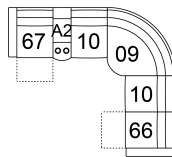

53 Loveseat Recliner
63 Loveseat Recliner Power
66 x 39 x 40"
167 x 100 x 102 cm
IA: 42" / 107 cm

58 Loveseat Console
68 Loveseat Console Pwr
79 x 39 x 40"
200 x 100 x 102 cm

A2 Storage Console
13 x 39 x 36"
34 x 100 x 91 cm

32 Rocker Recliner Chair
31 Wallhugger Recliner Pwr
35 Wallhugger Recliner Chair
39 Power Rocker Recliner
42 x 39 x 40"
106 x 100 x 102 cm
IA: 18" / 46 cm

46 RHF Recliner Chair
47 LHF Recliner Chair
66 RHF Power Recliner
67 LHF Power Recliner
33 x 39 x 40"
84 x 100 x 102 cm

POPULAR CONFIGURATIONS

67/10/09/60/66
102 x 102"
260 x 260 cm

67/A2/10/09/10/66
115 x 102"
293 x 260 cm

67/A2/10/09/60/66
115 x 102"
293 x 260 cm

47/10/09/10/46
102 x 102"
260 x 260 cm

DIMENSIONS

Seat Depth: 22" / 56 cm
Seat Height: 20" / 51 cm
Arm Depth: N/A
Arm Height: N/A
Reclined Depth: 69" / 175 cm

Dimensions shown as Width x Depth x Height.

Dimensions are correct at the time of printing and are subject to change without notice. Actual measurements for each item may vary from what is shown here. Please allow up to a +/- 1 inch difference. Availability may vary by region.