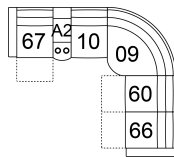

53 Loveseat Recliner
63 Loveseat Recliner Power
66 x 39 x 40"
167 x 100 x 102 cm
IA: 42" / 107 cm

58 Loveseat Console
68 Loveseat Console Pwr
79 x 39 x 40"
200 x 100 x 102 cm

A2 Storage Console
13 x 39 x 36"
34 x 100 x 91 cm

32 Rocker Recliner Chair
31 Wallhugger Recliner Pwr
35 Wallhugger Recliner Chair
39 Power Rocker Recliner
42 x 39 x 40"
106 x 100 x 102 cm
IA: 18" / 46 cm

46 RHF Recliner Chair
47 LHF Recliner Chair
66 RHF Power Recliner
67 LHF Power Recliner
33 x 39 x 40"
84 x 100 x 102 cm

POPULAR CONFIGURATIONS

67/10/09/60/66
102 x 102"
260 x 260 cm

67/A2/10/09/10/66
115 x 102"
293 x 260 cm

67/A2/10/09/60/66
115 x 102"
293 x 260 cm

47/10/09/10/46
102 x 102"
260 x 260 cm

DIMENSIONS

Seat Depth: 22" / 56 cm
Seat Height: 20" / 51 cm
Arm Depth: N/A
Arm Height: N/A
Reclined Depth: 69" / 175 cm

Dimensions shown as Width x Depth x Height.

Dimensions are correct at the time of printing and are subject to change without notice. Actual measurements for each item may vary from what is shown here. Please allow up to a +/- 1 inch difference. Availability may vary by region.