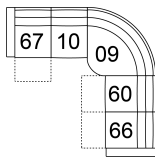

DURANT 41098

09 Corner Curve
47 x 47 x 40"
120 x 120 x 102 cm

10 Armless Chair
23 x 39 x 40"
59 x 100 x 102 cm

30 Armless Recliner
60 Power Armless Recliner
23 x 39 x 40"
59 x 100 x 102 cm

51 Sofa Recliner
61 Power Sofa Recliner
88 x 39 x 40"
223 x 100 x 102 cm
IA: 64" / 163 cm

53 Loveseat Recliner
63 Loveseat Recliner Power
66 x 39 x 40"
167 x 100 x 102 cm
IA: 42" / 107 cm

58 Loveseat Console
68 Loveseat Console Pwr
79 x 39 x 40"
200 x 100 x 102 cm

A2 Storage Console
13 x 39 x 36"
34 x 100 x 91 cm

POPULAR CONFIGURATIONS

67/10/09/60/66
102 x 102"
260 x 260 cm

67/A2/10/09/10/66
115 x 102"
293 x 260 cm

67/A2/10/09/60/66
115 x 102"
293 x 260 cm

47/10/09/10/46
102 x 102"
260 x 260 cm

DIMENSIONS

Seat Depth: 22" / 56 cm
Seat Height: 20" / 51 cm
Arm Depth: N/A
Arm Height: N/A
Reclined Depth: 69" / 175 cm

Dimensions shown as Width x Depth x Height.

Dimensions are correct at the time of printing and are subject to change without notice. Actual measurements for each item may vary from what is shown here. Please allow up to a +/- 1 inch difference. Availability may vary by region.