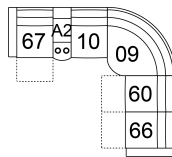

53 Loveseat Recliner
63 Loveseat Recliner Power
62 x 39 x 41"
158 x 100 x 105 cm
IA: 42" / 106 cm

58 Loveseat Console
68 Loveseat Console Pwr
75 x 39 x 41"
191 x 100 x 105 cm

A2 Storage Console
13 x 39 x 36"
34 x 100 x 91 cm

32 Rocker Recliner Chair
31 Wallhugger Recliner Pwr
33 Swivel Rocker Recliner Chair
35 Wallhugger Recliner Chair
39 Power Rocker Recliner
38 x 39 x 41"
97 x 100 x 105 cm
IA: 17" / 42 cm

46 RHF Recliner Chair
47 LHF Recliner Chair
66 RHF Power Recliner
67 LHF Power Recliner
31 x 39 x 41"
79 x 100 x 105 cm

POPULAR CONFIGURATIONS

67/A2/10/09/10/66
114 x 101"
290 x 257 cm

67/A2/10/09/60/66
114 x 101"
290 x 257 cm

47/10/09/10/46
101 x 101"
257 x 257 cm

67/10/09/10/66
101 x 101"
257 x 257 cm

DIMENSIONS

Seat Depth: 21" / 54 cm
Seat Height: 19" / 50 cm
Arm Depth: 35" / 89 cm
Arm Height: 26" / 66 cm
Reclined Depth: 65" / 166 cm

Dimensions shown as Width x Depth x Height.

Dimensions are correct at the time of printing and are subject to change without notice. Actual measurements for each item may vary from what is shown here. Please allow up to a +/- 1 inch difference. Availability may vary by region.