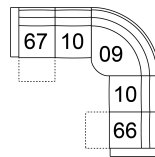

53 Loveseat Recliner
63 Loveseat Recliner Power
62 x 39 x 41"
158 x 100 x 105 cm
IA: 42" / 106 cm

58 Loveseat Console
68 Loveseat Console Pwr
75 x 39 x 41"
191 x 100 x 105 cm

A2 Storage Console
13 x 39 x 36"
34 x 100 x 91 cm

32 Rocker Recliner Chair
31 Wallhugger Recliner Pwr
33 Swivel Rocker Recliner Chair
35 Wallhugger Recliner Chair
39 Power Rocker Recliner
38 x 39 x 41"
97 x 100 x 105 cm
IA: 17" / 42 cm

46 RHF Recliner Chair
47 LHF Recliner Chair
66 RHF Power Recliner
67 LHF Power Recliner
31 x 39 x 41"
79 x 100 x 105 cm

POPULAR CONFIGURATIONS

67/A2/10/09/10/66
114 x 101"
290 x 257 cm

67/A2/10/09/60/66
114 x 101"
290 x 257 cm

47/10/09/10/46
101 x 101"
257 x 257 cm

67/10/09/10/66
101 x 101"
257 x 257 cm

DIMENSIONS

Seat Depth: 21" / 54 cm
Seat Height: 19" / 50 cm
Arm Depth: 35" / 89 cm
Arm Height: 26" / 66 cm
Reclined Depth: 65" / 166 cm

Dimensions shown as Width x Depth x Height.

Dimensions are correct at the time of printing and are subject to change without notice. Actual measurements for each item may vary from what is shown here. Please allow up to a +/- 1 inch difference. Availability may vary by region.