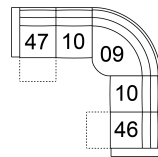

53 Loveseat Recliner
63 Loveseat Recliner Power
62 x 39 x 41"
158 x 100 x 105 cm
IA: 42" / 106 cm

58 Loveseat Console
68 Loveseat Console Pwr
75 x 39 x 41"
191 x 100 x 105 cm

A2 Storage Console
13 x 39 x 36"
34 x 100 x 91 cm

32 Rocker Recliner Chair
31 Wallhugger Recliner Pwr
33 Swivel Rocker Recliner Chair
35 Wallhugger Recliner Chair
39 Power Rocker Recliner
38 x 39 x 41"
97 x 100 x 105 cm
IA: 17" / 42 cm

46 RHF Recliner Chair
47 LHF Recliner Chair
66 RHF Power Recliner
67 LHF Power Recliner
31 x 39 x 41"
79 x 100 x 105 cm

POPULAR CONFIGURATIONS

67/A2/10/09/10/66
114 x 101"
290 x 257 cm

67/A2/10/09/60/66
114 x 101"
290 x 257 cm

47/10/09/10/46
101 x 101"
257 x 257 cm

67/10/09/10/66
101 x 101"
257 x 257 cm

DIMENSIONS

Seat Depth: 21" / 54 cm
Seat Height: 19" / 50 cm
Arm Depth: 35" / 89 cm
Arm Height: 26" / 66 cm
Reclined Depth: 65" / 166 cm

Dimensions shown as Width x Depth x Height.

Dimensions are correct at the time of printing and are subject to change without notice. Actual measurements for each item may vary from what is shown here. Please allow up to a +/- 1 inch difference. Availability may vary by region.