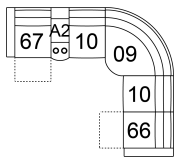

53 Loveseat Recliner
63 Loveseat Recliner Power
62 x 39 x 41"
158 x 100 x 105 cm
IA: 42" / 106 cm

58 Loveseat Console
68 Loveseat Console Pwr
75 x 39 x 41"
191 x 100 x 105 cm

A2 Storage Console
13 x 39 x 36"
34 x 100 x 91 cm

32 Rocker Recliner Chair
31 Wallhugger Recliner Pwr
33 Swivel Rocker Recliner Chair
35 Wallhugger Recliner Chair
39 Power Rocker Recliner
38 x 39 x 41"
97 x 100 x 105 cm
IA: 17" / 42 cm

46 RHF Recliner Chair
47 LHF Recliner Chair
66 RHF Power Recliner
67 LHF Power Recliner
31 x 39 x 41"
79 x 100 x 105 cm

POPULAR CONFIGURATIONS

67/A2/10/09/10/66
114 x 101"
290 x 257 cm

67/A2/10/09/60/66
114 x 101"
290 x 257 cm

47/10/09/10/46
101 x 101"
257 x 257 cm

67/10/09/10/66
101 x 101"
257 x 257 cm

DIMENSIONS

Seat Depth: 21" / 54 cm
Seat Height: 19" / 50 cm
Arm Depth: 35" / 89 cm
Arm Height: 26" / 66 cm
Reclined Depth: 65" / 166 cm

Dimensions shown as Width x Depth x Height.

Dimensions are correct at the time of printing and are subject to change without notice. Actual measurements for each item may vary from what is shown here. Please allow up to a +/- 1 inch difference. Availability may vary by region.