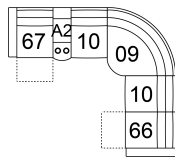

53 Loveseat Recliner
63 Loveseat Recliner Power
62 x 39 x 41"
158 x 100 x 105 cm
IA: 42" / 106 cm

58 Loveseat Console
68 Loveseat Console Pwr
75 x 39 x 41"
191 x 100 x 105 cm

A2 Storage Console
13 x 39 x 36"
34 x 100 x 91 cm

32 Rocker Recliner Chair
31 Wallhugger Recliner Pwr
33 Swivel Rocker Recliner Chair
35 Wallhugger Recliner Chair
39 Power Rocker Recliner
38 x 39 x 41"
97 x 100 x 105 cm
IA: 17" / 42 cm

46 RHF Recliner Chair
47 LHF Recliner Chair
66 RHF Power Recliner
67 LHF Power Recliner
31 x 39 x 41"
79 x 100 x 105 cm

POPULAR CONFIGURATIONS

67/10/09/60/66
101 x 101"
257 x 257 cm

67/A2/10/09/10/66
114 x 101"
290 x 257 cm

67/A2/10/09/60/66
114 x 101"
290 x 257 cm

47/10/09/10/46
101 x 101"
257 x 257 cm

DIMENSIONS

Seat Depth: 21" / 54 cm
Seat Height: 19" / 50 cm
Arm Depth: 35" / 89 cm
Arm Height: 26" / 66 cm
Reclined Depth: 66" / 168 cm

Dimensions shown as Width x Depth x Height.

Dimensions are correct at the time of printing and are subject to change without notice. Actual measurements for each item may vary from what is shown here. Please allow up to a +/- 1 inch difference. Availability may vary by region.