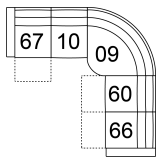

WHITEHORSE 41074

09 Corner Curve
47 x 47 x 41"
120 x 120 x 105 cm

10 Armless Chair
23 x 39 x 41"
59 x 100 x 105 cm

30 Armless Recliner
60 Power Armless Recliner
23 x 39 x 41"
59 x 100 x 105 cm

51 Sofa Recliner
61 Power Sofa Recliner
84 x 39 x 41"
214 x 100 x 105 cm
IA: 64" / 162 cm

53 Loveseat Recliner
63 Loveseat Recliner Power
62 x 39 x 41"
158 x 100 x 105 cm
IA: 42" / 106 cm

58 Loveseat Console
68 Loveseat Console Pwr
75 x 39 x 41"
191 x 100 x 105 cm

A2 Storage Console
13 x 39 x 36"
34 x 100 x 91 cm

POPULAR CONFIGURATIONS

67/10/09/60/66
101 x 101"
257 x 257 cm

67/A2/10/09/10/66
114 x 101"
290 x 257 cm

67/A2/10/09/60/66
114 x 101"
290 x 257 cm

47/10/09/10/46
101 x 101"
257 x 257 cm

DIMENSIONS

Seat Depth: 21" / 54 cm
Seat Height: 19" / 50 cm
Arm Depth: 35" / 89 cm
Arm Height: 26" / 66 cm
Reclined Depth: 66" / 168 cm

Dimensions shown as Width x Depth x Height.

Dimensions are correct at the time of printing and are subject to change without notice. Actual measurements for each item may vary from what is shown here. Please allow up to a +/- 1 inch difference. Availability may vary by region.