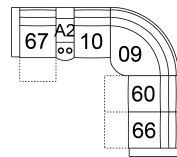

53 Loveseat Recliner
63 Loveseat Recliner Power
62 x 39 x 41"
158 x 100 x 105 cm
IA: 42" / 106 cm

58 Loveseat Console
68 Loveseat Console Pwr
75 x 39 x 41"
191 x 100 x 105 cm

A2 Storage Console
13 x 39 x 36"
34 x 100 x 91 cm

32 Rocker Recliner Chair
31 Wallhugger Recliner Pwr
33 Swivel Rocker Recliner Chair
35 Wallhugger Recliner Chair
39 Power Rocker Recliner
38 x 39 x 41"
97 x 100 x 105 cm
IA: 17" / 42 cm

46 RHF Recliner Chair
47 LHF Recliner Chair
66 RHF Power Recliner
67 LHF Power Recliner
31 x 39 x 41"
79 x 100 x 105 cm

POPULAR CONFIGURATIONS

67/10/09/60/66
101 x 101"
257 x 257 cm

67/A2/10/09/10/66
114 x 101"
290 x 257 cm

67/A2/10/09/60/66
114 x 101"
290 x 257 cm

47/10/09/10/46
101 x 101"
257 x 257 cm

DIMENSIONS

Seat Depth: 21" / 54 cm
Seat Height: 19" / 50 cm
Arm Depth: 35" / 89 cm
Arm Height: 26" / 66 cm
Reclined Depth: 66" / 168 cm

Dimensions shown as Width x Depth x Height.

Dimensions are correct at the time of printing and are subject to change without notice. Actual measurements for each item may vary from what is shown here. Please allow up to a +/- 1 inch difference. Availability may vary by region.