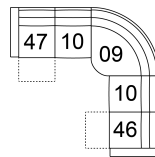

53 Loveseat Recliner
63 Loveseat Recliner Power
62 x 39 x 41"
158 x 100 x 105 cm
IA: 42" / 106 cm

58 Loveseat Console
68 Loveseat Console Pwr
75 x 39 x 41"
191 x 100 x 105 cm

A2 Storage Console
13 x 39 x 36"
34 x 100 x 91 cm

32 Rocker Recliner Chair
31 Wallhugger Recliner Pwr
33 Swivel Rocker Recliner Chair
35 Wallhugger Recliner Chair
39 Power Rocker Recliner
38 x 39 x 41"
97 x 100 x 105 cm
IA: 17" / 42 cm

46 RHF Recliner Chair
47 LHF Recliner Chair
66 RHF Power Recliner
67 LHF Power Recliner
31 x 39 x 41"
79 x 100 x 105 cm

POPULAR CONFIGURATIONS

67/10/09/60/66
101 x 101"
257 x 257 cm

67/A2/10/09/10/66
114 x 101"
290 x 257 cm

67/A2/10/09/60/66
114 x 101"
290 x 257 cm

47/10/09/10/46
101 x 101"
257 x 257 cm

DIMENSIONS

Seat Depth: 21" / 54 cm
Seat Height: 19" / 50 cm
Arm Depth: 35" / 89 cm
Arm Height: 26" / 66 cm
Reclined Depth: 66" / 168 cm

Dimensions shown as Width x Depth x Height.

Dimensions are correct at the time of printing and are subject to change without notice. Actual measurements for each item may vary from what is shown here. Please allow up to a +/- 1 inch difference. Availability may vary by region.