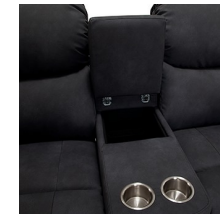

WHITEHORSE 41074

ARM CLOSE-UP
ANGLE

LIFT TOP
STORAGE

STAINLESS
STEEL
CUPHOLDER

Visit Palliser.com to view all current product spec sheets

OPTIONS

- Black LED Cup Holder
- Stainless Steel Cup Holder
- Antique Brass Cup Holder
- Black Table
- Grommet Only
- Metal Table With Grommet

FRAME

All Palliser frames are constructed from engineered wood products, hardwood or softwood; joints are pinned and glued for uniformity and strength.

SEATING COMFORT

Semi-attached back cushions with fibre filling
Full, chaise-style seat cushions with high-resiliency, high density foam core in polyester wrap
Back Suspension: Sinuous springs to provide premium comfort and support.
Seat Suspension: Heavy gauge sinuous springs, engineered to provide premium comfort and endurance.

FUNCTION

Power recline with toggle switch

COVERS

Leather Like
Fabric
Leather

Measurements displayed here represent the standard for this series. Some pieces may vary. Options and Add-ons may have an upcharge.

53 Loveseat Recliner
63 Loveseat Recliner Power
62 x 39 x 41"
158 x 100 x 105 cm
IA: 42" / 106 cm

58 Loveseat Console
68 Loveseat Console Pwr
75 x 39 x 41"
191 x 100 x 105 cm

A2 Storage Console
13 x 39 x 36"
34 x 100 x 91 cm