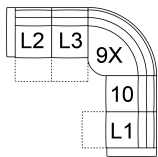

66 RHF Power Recliner w/ Power Headrest

67 LHF Power Recliner w/ Power Headrest

L1 RHF Pwr Recl Pwr/HR Pwr Lumbar

L2 LHF Pwr Recl Pwr/HR Pwr Lumbar

30 x 41 x 41"

75 x 103 x 103 cm

68 Console Loveseat Power Recliner w/ Power Headrest

L8 Console Loveseat Recliner Power w/ Power Headrest & Power Lumbar

72 x 41 x 41"

183 x 103 x 103 cm

IA: 46" / 117 cm

6H Armless Power Recliner w/ Power Headrest

L3 Armless P/Recl Pwr/HR Pwr Lum

23 x 41 x 41"

59 x 103 x 103 cm

POPULAR CONFIGURATIONS

L2/L3/9X/10/L1
106 x 106"
270 x 270 cm

L2/K2/L3/9X/6H/L1
119 x 106"
303 x 270 cm

L2/K2/10/9X/10/L1
119 x 106"
303 x 270 cm

67/10/9X/10/66
106 x 106"
270 x 270 cm

DIMENSIONS

Seat Depth: 21" / 55 cm
Seat Height: 21" / 53 cm
Arm Depth: 34" / 87 cm
Arm Height: 26" / 66 cm
Reclined Depth: 71" / 180 cm

Dimensions shown as Width x Depth x Height.

Dimensions are correct at the time of printing and are subject to change without notice. Actual measurements for each item may vary from what is shown here. Please allow up to a +/- 1 inch difference. Availability may vary by region.