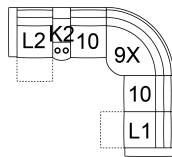

66 RHF Power Recliner w/ Power Headrest

67 LHF Power Recliner w/ Power Headrest

L1 RHF Pwr Recl Pwr/HR Pwr Lumbar

L2 LHF Pwr Recl Pwr/HR Pwr Lumbar

30 x 41 x 41"

75 x 103 x 103 cm

68 Console Loveseat Power Recliner w/ Power Headrest

L8 Console Loveseat Recliner Power w/ Power Headrest & Power Lumbar

72 x 41 x 41"

183 x 103 x 103 cm

IA: 46" / 117 cm

6H Armless Power Recliner w/ Power Headrest

L3 Armless P/Recl Pwr/HR Pwr Lum

23 x 41 x 41"

59 x 103 x 103 cm

POPULAR CONFIGURATIONS

L2/L3/9X/10/L1
106 x 106"
270 x 270 cm

L2/K2/L3/9X/6H/L1
119 x 106"
303 x 270 cm

L2/K2/10/9X/10/L1
119 x 106"
303 x 270 cm

67/10/9X/10/66
106 x 106"
270 x 270 cm

DIMENSIONS

Seat Depth: 21" / 55 cm
Seat Height: 21" / 53 cm
Arm Depth: 34" / 87 cm
Arm Height: 26" / 66 cm
Reclined Depth: 71" / 180 cm

Dimensions shown as Width x Depth x Height.

Dimensions are correct at the time of printing and are subject to change without notice. Actual measurements for each item may vary from what is shown here. Please allow up to a +/- 1 inch difference. Availability may vary by region.