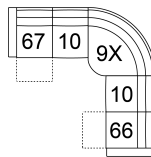

66 RHF Power Recliner w/ Power Headrest

67 LHF Power Recliner w/ Power Headrest

L1 RHF Pwr Recl Pwr/HR Pwr Lumbar

L2 LHF Pwr Recl Pwr/HR Pwr Lumbar

30 x 41 x 41"

75 x 103 x 103 cm

68 Console Loveseat Power Recliner w/ Power Headrest

L8 Console Loveseat Recliner Power w/ Power Headrest & Power Lumbar

72 x 41 x 41"

183 x 103 x 103 cm

IA: 46" / 117 cm

6H Armless Power Recliner w/ Power Headrest

L3 Armless P/Recl Pwr/HR Pwr Lum

23 x 41 x 41"

59 x 103 x 103 cm

POPULAR CONFIGURATIONS

L2/L3/9X/10/L1
106 x 106"
270 x 270 cm

L2/K2/L3/9X/6H/L1
119 x 106"
303 x 270 cm

L2/K2/10/9X/10/L1
119 x 106"
303 x 270 cm

67/10/9X/10/66
106 x 106"
270 x 270 cm

DIMENSIONS

Seat Depth: 21" / 55 cm
Seat Height: 21" / 53 cm
Arm Depth: 34" / 87 cm
Arm Height: 26" / 66 cm
Reclined Depth: 71" / 180 cm

Dimensions shown as Width x Depth x Height.

Dimensions are correct at the time of printing and are subject to change without notice. Actual measurements for each item may vary from what is shown here. Please allow up to a +/- 1 inch difference. Availability may vary by region.