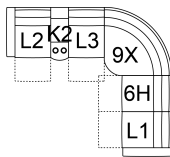

66 RHF Power Recliner w/ Power Headrest

67 LHF Power Recliner w/ Power Headrest

L1 RHF Pwr Recl Pwr/HR Pwr Lumbar

L2 LHF Pwr Recl Pwr/HR Pwr Lumbar

30 x 41 x 41"

75 x 103 x 103 cm

68 Console Loveseat Power Recliner w/ Power Headrest

L8 Console Loveseat Recliner Power w/ Power Headrest & Power Lumbar

72 x 41 x 41"

183 x 103 x 103 cm

IA: 46" / 117 cm

6H Armless Power Recliner w/ Power Headrest

L3 Armless P/Recl Pwr/HR Pwr Lum

23 x 41 x 41"

59 x 103 x 103 cm

POPULAR CONFIGURATIONS

L2/L3/9X/10/L1
106 x 106"
270 x 270 cm

L2/K2/L3/9X/6H/L1
119 x 106"
303 x 270 cm

L2/K2/10/9X/10/L1
119 x 106"
303 x 270 cm

67/10/9X/10/66
106 x 106"
270 x 270 cm

DIMENSIONS

Seat Depth: 21" / 55 cm
Seat Height: 21" / 53 cm
Arm Depth: 34" / 87 cm
Arm Height: 26" / 66 cm
Reclined Depth: 71" / 180 cm

Dimensions shown as Width x Depth x Height.

Dimensions are correct at the time of printing and are subject to change without notice. Actual measurements for each item may vary from what is shown here. Please allow up to a +/- 1 inch difference. Availability may vary by region.