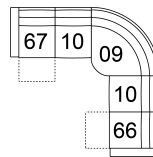

**61 POWER SOFA RECLINER
W/ POWER HEADREST**
91 x 40 x 40"
230 x 101 x 101 cm
IA: 70" / 178 cm

**63 POWER LOVESEAT
RECLINER W/ POWER
HEADREST**
67 x 40 x 40"
169 x 101 x 101 cm
IA: 46" / 117 cm

**66 RHF POWER RECLINER
W/ POWER HEADREST**
34 x 40 x 40"
85 x 101 x 101 cm

**67 LHF POWER RECLINER
W/ POWER HEADREST**
34 x 40 x 40"
85 x 101 x 101 cm

**68 POWER CONSOLE
LOVESEAT RECLINER W/
POWER HEADREST**
80 x 40 x 40"
202 x 101 x 101 cm

**6H Armless PWR Recl
w/PWR HR**
24 x 40 x 40"
61 x 101 x 101 cm

W2 Console
14 x 40 x 35"
34 x 102 x 89 cm

POPULAR CONFIGURATIONS

67/W2/10/09/10/66
119 x 106"
303 x 270 cm

67/10/09/6H/66
106 x 106"
270 x 270 cm

67/W2/10/09/6H/66
119 x 106"
303 x 270 cm

67/10/09/10/66
106 x 106"
270 x 270 cm

DIMENSIONS

Seat Depth: 23" / 57 cm
Seat Height: 20" / 52 cm
Arm Depth: 32" / 82 cm
Arm Height: 24" / 62 cm
Reclined Depth: 64" / 161 cm

Dimensions shown as Width x Depth x Height.

Dimensions are correct at the time of printing and are subject to change without notice. Actual measurements for each item may vary from what is shown here. Please allow up to a +/- 1 inch difference. Availability may vary by region.