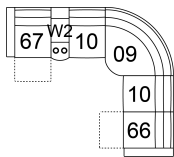

**61 POWER SOFA RECLINER
W/ POWER HEADREST**
91 x 40 x 40"
230 x 101 x 101 cm
IA: 70" / 178 cm

**63 POWER LOVESEAT
RECLINER W/ POWER
HEADREST**
67 x 40 x 40"
169 x 101 x 101 cm
IA: 46" / 117 cm

**66 RHF POWER RECLINER
W/ POWER HEADREST**
34 x 40 x 40"
85 x 101 x 101 cm

**67 LHF POWER RECLINER
W/ POWER HEADREST**
34 x 40 x 40"
85 x 101 x 101 cm

**68 POWER CONSOLE
LOVESEAT RECLINER W/
POWER HEADREST**
80 x 40 x 40"
202 x 101 x 101 cm

**6H Armless PWR Recl
w/PWR HR**
24 x 40 x 40"
61 x 101 x 101 cm

W2 Console
14 x 40 x 35"
34 x 102 x 89 cm

POPULAR CONFIGURATIONS

67/W2/10/09/10/66
119 x 106"
303 x 270 cm

67/10/09/6H/66
106 x 106"
270 x 270 cm

67/W2/10/09/6H/66
119 x 106"
303 x 270 cm

67/10/09/10/66
106 x 106"
270 x 270 cm

DIMENSIONS

Seat Depth: 23" / 57 cm
Seat Height: 20" / 52 cm
Arm Depth: 32" / 82 cm
Arm Height: 24" / 62 cm
Reclined Depth: 64" / 161 cm

Dimensions shown as Width x Depth x Height.

Dimensions are correct at the time of printing and are subject to change without notice. Actual measurements for each item may vary from what is shown here. Please allow up to a +/- 1 inch difference. Availability may vary by region.