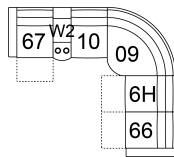

**61 POWER SOFA RECLINER
W/ POWER HEADREST**
91 x 40 x 40"
230 x 101 x 101 cm
IA: 70" / 178 cm

**63 POWER LOVESEAT
RECLINER W/ POWER
HEADREST**
67 x 40 x 40"
169 x 101 x 101 cm
IA: 46" / 117 cm

**66 RHF POWER RECLINER
W/ POWER HEADREST**
34 x 40 x 40"
85 x 101 x 101 cm

**67 LHF POWER RECLINER
W/ POWER HEADREST**
34 x 40 x 40"
85 x 101 x 101 cm

**68 POWER CONSOLE
LOVESEAT RECLINER W/
POWER HEADREST**
80 x 40 x 40"
202 x 101 x 101 cm

**6H Armless PWR Recl
w/PWR HR**
24 x 40 x 40"
61 x 101 x 101 cm

W2 Console
14 x 40 x 35"
34 x 102 x 89 cm

POPULAR CONFIGURATIONS

67/W2/10/09/10/66
119 x 106"
303 x 270 cm

67/10/09/6H/66
106 x 106"
270 x 270 cm

67/W2/10/09/6H/66
119 x 106"
303 x 270 cm

67/10/09/10/66
106 x 106"
270 x 270 cm

DIMENSIONS

Seat Depth: 23" / 57 cm
Seat Height: 20" / 52 cm
Arm Depth: 32" / 82 cm
Arm Height: 24" / 62 cm
Reclined Depth: 64" / 161 cm

Dimensions shown as Width x Depth x Height.

Dimensions are correct at the time of printing and are subject to change without notice. Actual measurements for each item may vary from what is shown here. Please allow up to a +/- 1 inch difference. Availability may vary by region.