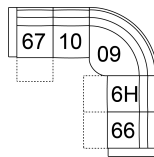

67/10/09/6H/66
106 x 106"
270 x 270 cm