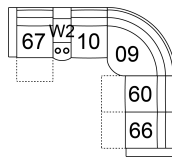

**63 Loveseat Power Recliner
w/ Power Headrest**
58 x 40 x 41"
148 x 102 x 103 cm
IA: 46" / 117 cm

**68 Console Loveseat Power
Recliner w/ Power Headrest**
71 x 40 x 41"
181 x 102 x 103 cm

**6H Armless Power Recliner
w/ Power Headrest**
25 x 40 x 41"
62 x 102 x 103 cm

W2 Console w/Storage
14 x 40 x 35"
34 x 102 x 89 cm

**31 Wallhugger Power Recliner
w/ Power Headrest**
**39 Rocker Power Recliner w/
Power Headrest**
35 x 40 x 41"
88 x 102 x 103 cm
IA: 23" / 59 cm

**66 RHF Power Recliner w/
Power Headrest**
**67 LHF Power Recliner w/
Power Headrest**
29 x 40 x 41"
74 x 102 x 103 cm

POPULAR CONFIGURATIONS

67/10/09/60/66
101 x 101"
257 x 257 cm

67/W2/10/09/60/66
114 x 101"
290 x 257 cm

67/W2/10/09/10/66
114 x 101"
290 x 257 cm

67/10/09/10/66
101 x 101"
257 x 257 cm

DIMENSIONS

Seat Depth: 21" / 54 cm
Seat Height: 20" / 50 cm
Arm Depth: 34" / 87 cm
Arm Height: 22" / 57 cm
Reclined Depth: 65" / 166 cm

Dimensions shown as Width x Depth x Height.

Dimensions are correct at the time of printing and are subject to change without notice. Actual measurements for each item may vary from what is shown here. Please allow up to a +/- 1 inch difference. Availability may vary by region.