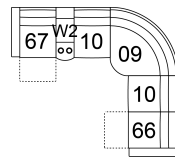

**63 Loveseat Power Recliner
w/ Power Headrest**
58 x 40 x 41"
148 x 102 x 103 cm
IA: 46" / 117 cm

**68 Console Loveseat Power
Recliner w/ Power Headrest**
71 x 40 x 41"
181 x 102 x 103 cm

**6H Armless Power Recliner
w/ Power Headrest**
25 x 40 x 41"
62 x 102 x 103 cm

W2 Console w/Storage
14 x 40 x 35"
34 x 102 x 89 cm

**31 Wallhugger Power Recliner
w/ Power Headrest**
**39 Rocker Power Recliner w/
Power Headrest**
35 x 40 x 41"
88 x 102 x 103 cm
IA: 23" / 59 cm

**66 RHF Power Recliner w/
Power Headrest**
**67 LHF Power Recliner w/
Power Headrest**
29 x 40 x 41"
74 x 102 x 103 cm

POPULAR CONFIGURATIONS

67/10/09/60/66
101 x 101"
257 x 257 cm

67/W2/10/09/60/66
114 x 101"
290 x 257 cm

67/W2/10/09/10/66
114 x 101"
290 x 257 cm

67/10/09/10/66
101 x 101"
257 x 257 cm

DIMENSIONS

Seat Depth: 21" / 54 cm
Seat Height: 20" / 50 cm
Arm Depth: 34" / 87 cm
Arm Height: 22" / 57 cm
Reclined Depth: 65" / 166 cm

Dimensions shown as Width x Depth x Height.

Dimensions are correct at the time of printing and are subject to change without notice. Actual measurements for each item may vary from what is shown here. Please allow up to a +/- 1 inch difference. Availability may vary by region.