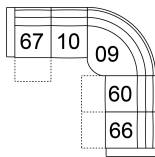

**63 Loveseat Power Recliner
w/ Power Headrest**
58 x 40 x 41"
148 x 102 x 103 cm
IA: 46" / 117 cm

**68 Console Loveseat Power
Recliner w/ Power Headrest**
71 x 40 x 41"
181 x 102 x 103 cm

**6H Armless Power Recliner
w/ Power Headrest**
25 x 40 x 41"
62 x 102 x 103 cm

W2 Console w/Storage
14 x 40 x 35"
34 x 102 x 89 cm

**31 Wallhugger Power Recliner
w/ Power Headrest**
**39 Rocker Power Recliner w/
Power Headrest**
35 x 40 x 41"
88 x 102 x 103 cm
IA: 23" / 59 cm

**66 RHF Power Recliner w/
Power Headrest**
**67 LHF Power Recliner w/
Power Headrest**
29 x 40 x 41"
74 x 102 x 103 cm

POPULAR CONFIGURATIONS

67/10/09/60/66
101 x 101"
257 x 257 cm

67/W2/10/09/60/66
114 x 101"
290 x 257 cm

67/W2/10/09/10/66
114 x 101"
290 x 257 cm

67/10/09/10/66
101 x 101"
257 x 257 cm

DIMENSIONS

Seat Depth: 21" / 54 cm
Seat Height: 20" / 50 cm
Arm Depth: 34" / 87 cm
Arm Height: 22" / 57 cm
Reclined Depth: 65" / 166 cm

Dimensions shown as Width x Depth x Height.

Dimensions are correct at the time of printing and are subject to change without notice. Actual measurements for each item may vary from what is shown here. Please allow up to a +/- 1 inch difference. Availability may vary by region.