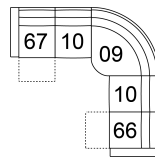

**63 Loveseat Power Recliner
w/ Power Headrest**
58 x 40 x 41"
148 x 102 x 103 cm
IA: 46" / 117 cm

**68 Console Loveseat Power
Recliner w/ Power Headrest**
71 x 40 x 41"
181 x 102 x 103 cm

**6H Armless Power Recliner
w/ Power Headrest**
25 x 40 x 41"
62 x 102 x 103 cm

W2 Console w/Storage
14 x 40 x 35"
34 x 102 x 89 cm

**31 Wallhugger Power Recliner
w/ Power Headrest**
**39 Rocker Power Recliner w/
Power Headrest**
35 x 40 x 41"
88 x 102 x 103 cm
IA: 23" / 59 cm

**66 RHF Power Recliner w/
Power Headrest**
**67 LHF Power Recliner w/
Power Headrest**
29 x 40 x 41"
74 x 102 x 103 cm

POPULAR CONFIGURATIONS

67/10/09/60/66
101 x 101"
257 x 257 cm

67/W2/10/09/60/66
114 x 101"
290 x 257 cm

67/W2/10/09/10/66
114 x 101"
290 x 257 cm

67/10/09/10/66
101 x 101"
257 x 257 cm

DIMENSIONS

Seat Depth: 21" / 54 cm
Seat Height: 20" / 50 cm
Arm Depth: 34" / 87 cm
Arm Height: 22" / 57 cm
Reclined Depth: 65" / 166 cm

Dimensions shown as Width x Depth x Height.

Dimensions are correct at the time of printing and are subject to change without notice. Actual measurements for each item may vary from what is shown here. Please allow up to a +/- 1 inch difference. Availability may vary by region.