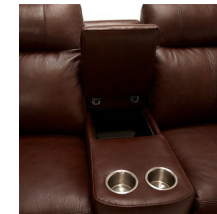

REDWOOD 41057

STANDARD
PREMIUM FOAM

LIFT TOP
STORAGE

POWER BUTTON
WITH USB
CHARGER

POWER
HEADREST

Visit Palliser.com to view all current product spec sheets

OPTIONS

Stainless Steel Cup Holder
Antique Brass Cup Holder
Black LED Cup Holder
Metal Table With Grommet
Black Table With Grommet
Grommet Only

FRAME

All Palliser frames are constructed from engineered wood products, hardwood or softwood; joints are pinned and glued for uniformity and strength.

SEATING COMFORT

Semi-attached back cushions with fibre filling
Full, chaise-style seat cushions with high-resiliency, high density foam core in polyester wrap
Back Suspension: 100% premium elastic webbing to provide consistent comfort and support.
Seat Suspension: Heavy gauge sinuous springs, engineered to provide premium comfort and endurance.

FUNCTION

Power headrest
Power recline and power headrest with brushed metal switch and USB charging

COVERS

Leather Like
Leather
Fabric

Measurements displayed here represent the standard for this series. Some pieces may vary. Options and Add-ons may have an upcharge.

**63 Loveseat Power Recliner
w/ Power Headrest**
58 x 40 x 41"
148 x 102 x 103 cm
IA: 46" / 117 cm

**68 Console Loveseat Power
Recliner w/ Power Headrest**
71 x 40 x 41"
181 x 102 x 103 cm

**6H Armless Power Recliner
w/ Power Headrest**
25 x 40 x 41"
62 x 102 x 103 cm