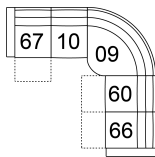

39 Rocker Power Recliner w/ Power Headrest
42 x 40 x 41"
106 x 102 x 104 cm
IA: 22" / 56 cm

60 Armless Power Recliner
25 x 40 x 41"
62 x 102 x 104 cm

61 Sofa Power Recliner w/ Power Headrest
88 x 40 x 41"
223 x 102 x 104 cm
IA: 67" / 171 cm

63 Loveseat Power Recliner w/ Power Headrest
65 x 40 x 41"
164 x 102 x 104 cm
IA: 44" / 112 cm

68 Console Loveseat Power Recliner w/ Power Headrest
78 x 40 x 41"
197 x 102 x 104 cm

6H Armless Power Recliner w/ Power Headrest
25 x 40 x 41"
62 x 102 x 104 cm

W2 Console w/Storage
14 x 40 x 35"
34 x 102 x 89 cm

66 RHF Power Recliner w/ Power Headrest
67 LHF Power Recliner w/ Power Headrest
32 x 40 x 41"
82 x 102 x 104 cm

POPULAR CONFIGURATIONS

67/10/09/60/66
104 x 104"
265 x 265 cm

67/W2/10/09/60/66
117 x 104"
298 x 265 cm

67/W2/10/09/10/66
117 x 104"
298 x 265 cm

67/10/09/10/66
104 x 104"
265 x 265 cm

DIMENSIONS

Seat Depth: 21" / 52 cm
Seat Height: 19" / 50 cm
Arm Depth: 35" / 88 cm
Arm Height: 24" / 62 cm
Reclined Depth: 65" / 165 cm