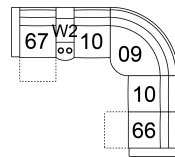

63 Loveseat Power Recliner w/ Power Headrest
65 x 40 x 41"
164 x 102 x 104 cm
IA: 44" / 112 cm

68 Console Loveseat Power Recliner w/ Power Headrest
78 x 40 x 41"
197 x 102 x 104 cm

6H Armless Power Recliner w/ Power Headrest
25 x 40 x 41"
62 x 102 x 104 cm

W2 Console w/Storage
14 x 40 x 35"
34 x 102 x 89 cm

66 RHF Power Recliner w/ Power Headrest
67 LHF Power Recliner w/ Power Headrest
32 x 40 x 41"
82 x 102 x 104 cm

POPULAR CONFIGURATIONS

67/10/09/60/66
104 x 104"
265 x 265 cm

67/W2/10/09/60/66
117 x 104"
298 x 265 cm

67/W2/10/09/10/66
117 x 104"
298 x 265 cm

67/10/09/10/66
104 x 104"
265 x 265 cm

DIMENSIONS

Seat Depth: 21" / 52 cm
Seat Height: 19" / 50 cm
Arm Depth: 35" / 88 cm
Arm Height: 24" / 62 cm
Reclined Depth: 65" / 165 cm

Dimensions shown as Width x Depth x Height.

Dimensions are correct at the time of printing and are subject to change without notice. Actual measurements for each item may vary from what is shown here. Please allow up to a +/- 1 inch difference. Availability may vary by region.