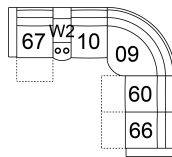

63 Loveseat Power Recliner w/ Power Headrest
65 x 40 x 41"
164 x 102 x 104 cm
IA: 44" / 112 cm

68 Console Loveseat Power Recliner w/ Power Headrest
78 x 40 x 41"
197 x 102 x 104 cm

6H Armless Power Recliner w/ Power Headrest
25 x 40 x 41"
62 x 102 x 104 cm

W2 Console w/Storage
14 x 40 x 35"
34 x 102 x 89 cm

66 RHF Power Recliner w/ Power Headrest
67 LHF Power Recliner w/ Power Headrest
32 x 40 x 41"
82 x 102 x 104 cm

POPULAR CONFIGURATIONS

67/10/09/60/66
104 x 104"
265 x 265 cm

67/W2/10/09/60/66
117 x 104"
298 x 265 cm

67/W2/10/09/10/66
117 x 104"
298 x 265 cm

67/10/09/10/66
104 x 104"
265 x 265 cm

DIMENSIONS

Seat Depth: 21" / 52 cm
Seat Height: 19" / 50 cm
Arm Depth: 35" / 88 cm
Arm Height: 24" / 62 cm
Reclined Depth: 65" / 165 cm

Dimensions shown as Width x Depth x Height.

Dimensions are correct at the time of printing and are subject to change without notice. Actual measurements for each item may vary from what is shown here. Please allow up to a +/- 1 inch difference. Availability may vary by region.