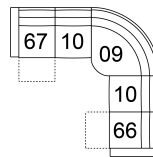

63 Loveseat Power Recliner w/ Power Headrest
65 x 40 x 41"
164 x 102 x 104 cm
IA: 44" / 112 cm

68 Console Loveseat Power Recliner w/ Power Headrest
78 x 40 x 41"
197 x 102 x 104 cm

6H Armless Power Recliner w/ Power Headrest
25 x 40 x 41"
62 x 102 x 104 cm

W2 Console w/Storage
14 x 40 x 35"
34 x 102 x 89 cm

66 RHF Power Recliner w/ Power Headrest
67 LHF Power Recliner w/ Power Headrest
32 x 40 x 41"
82 x 102 x 104 cm

POPULAR CONFIGURATIONS

67/10/09/60/66
104 x 104"
265 x 265 cm

67/W2/10/09/60/66
117 x 104"
298 x 265 cm

67/W2/10/09/10/66
117 x 104"
298 x 265 cm

67/10/09/10/66
104 x 104"
265 x 265 cm

DIMENSIONS

Seat Depth: 21" / 52 cm
Seat Height: 19" / 50 cm
Arm Depth: 35" / 88 cm
Arm Height: 24" / 62 cm
Reclined Depth: 65" / 165 cm

Dimensions shown as Width x Depth x Height.

Dimensions are correct at the time of printing and are subject to change without notice. Actual measurements for each item may vary from what is shown here. Please allow up to a +/- 1 inch difference. Availability may vary by region.