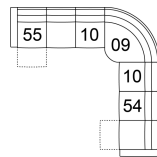

61 Power Sofa Recliner
82 x 37 x 41"
207 x 93 x 104 cm
IA: 68" / 172 cm

63 Loveseat Recliner Power
59 x 37 x 41"
150 x 93 x 104 cm
IA: 46" / 116 cm

6H Armless Recl, Pwr Headrest
25 x 37 x 41"
63 x 93 x 104 cm

7H Pwr RHF Love Recl, Pwr Headrest
53 x 37 x 41"
134 x 93 x 104 cm

8H Pwr LHF Love Recl, Pwr Headrest
53 x 37 x 41"
134 x 93 x 104 cm

32 Rocker Recliner Chair
31 Wallhugger Recliner Pwr
33 Swivel Rocker Recliner Chair
35 Wallhugger Recliner Chair
39 Power Rocker Recliner
35 x 37 x 41"
89 x 93 x 104 cm
IA: 22" / 55 cm

64 RHF Loveseat Recliner Power

65 LHF Loveseat Power Recliner
53 x 37 x 41"
134 x 93 x 104 cm

POPULAR CONFIGURATIONS

65/10/09/10/64
123 x 123"
313 x 313 cm

65/10/09/60/64
123 x 123"
313 x 313 cm

8H/10/09/6H/7H
124 x 96"
315 x 244 cm

55/10/09/10/54
123 x 123"
313 x 313 cm

DIMENSIONS

Seat Depth: 20" / 51 cm
Seat Height: 20" / 51 cm
Arm Depth: 31" / 80 cm
Arm Height: 24" / 60 cm
Reclined Depth: 63" / 161 cm

Dimensions shown as Width x Depth x Height.