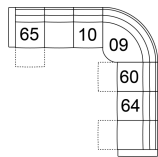

61 Power Sofa Recliner
82 x 37 x 41"
207 x 93 x 104 cm
IA: 68" / 172 cm

63 Loveseat Recliner Power
59 x 37 x 41"
150 x 93 x 104 cm
IA: 46" / 116 cm

6H Armless Recl, Pwr Headrest
25 x 37 x 41"
63 x 93 x 104 cm

7H Pwr RHF Love Recl, Pwr Headrest
53 x 37 x 41"
134 x 93 x 104 cm

8H Pwr LHF Love Recl, Pwr Headrest
53 x 37 x 41"
134 x 93 x 104 cm

32 Rocker Recliner Chair
31 Wallhugger Recliner Pwr
33 Swivel Rocker Recliner Chair
35 Wallhugger Recliner Chair
39 Power Rocker Recliner
35 x 37 x 41"
89 x 93 x 104 cm
IA: 22" / 55 cm

64 RHF Loveseat Recliner Power

65 LHF Loveseat Power Recliner
53 x 37 x 41"
134 x 93 x 104 cm

POPULAR CONFIGURATIONS

65/10/09/10/64
123 x 123"
313 x 313 cm

65/10/09/60/64
123 x 123"
313 x 313 cm

8H/10/09/6H/7H
124 x 96"
315 x 244 cm

55/10/09/10/54
123 x 123"
313 x 313 cm

DIMENSIONS

Seat Depth: 20" / 51 cm
Seat Height: 20" / 51 cm
Arm Depth: 31" / 80 cm
Arm Height: 24" / 60 cm
Reclined Depth: 63" / 161 cm

Dimensions shown as Width x Depth x Height.