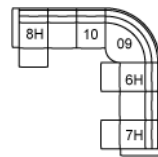

61 Power Sofa Recliner
82 x 37 x 41"
207 x 93 x 104 cm
IA: 68" / 172 cm

63 Loveseat Recliner Power
59 x 37 x 41"
150 x 93 x 104 cm
IA: 46" / 116 cm

6H Armless Recl, Pwr Headrest
25 x 37 x 41"
63 x 93 x 104 cm

7H Pwr RHF Love Recl, Pwr Headrest
53 x 37 x 41"
134 x 93 x 104 cm

8H Pwr LHF Love Recl, Pwr Headrest
53 x 37 x 41"
134 x 93 x 104 cm

32 Rocker Recliner Chair
31 Wallhugger Recliner Pwr
33 Swivel Rocker Recliner Chair
35 Wallhugger Recliner Chair
39 Power Rocker Recliner
35 x 37 x 41"
89 x 93 x 104 cm
IA: 22" / 55 cm

64 RHF Loveseat Recliner Power

65 LHF Loveseat Power Recliner
53 x 37 x 41"
134 x 93 x 104 cm

POPULAR CONFIGURATIONS

65/10/09/10/64
123 x 123"
313 x 313 cm

65/10/09/60/64
123 x 123"
313 x 313 cm

8H/10/09/6H/7H
124 x 96"
315 x 244 cm

55/10/09/10/54
123 x 123"
313 x 313 cm

DIMENSIONS

Seat Depth: 20" / 51 cm
Seat Height: 20" / 51 cm
Arm Depth: 31" / 80 cm
Arm Height: 24" / 60 cm
Reclined Depth: 63" / 161 cm

Dimensions shown as Width x Depth x Height.