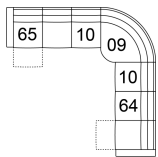

61 Power Sofa Recliner
82 x 37 x 41"
207 x 93 x 104 cm
IA: 68" / 172 cm

63 Loveseat Recliner Power
59 x 37 x 41"
150 x 93 x 104 cm
IA: 46" / 116 cm

6H Armless Recl, Pwr Headrest
25 x 37 x 41"
63 x 93 x 104 cm

7H Pwr RHF Love Recl, Pwr Headrest
53 x 37 x 41"
134 x 93 x 104 cm

8H Pwr LHF Love Recl, Pwr Headrest
53 x 37 x 41"
134 x 93 x 104 cm

32 Rocker Recliner Chair
31 Wallhugger Recliner Pwr
33 Swivel Rocker Recliner Chair
35 Wallhugger Recliner Chair
39 Power Rocker Recliner
35 x 37 x 41"
89 x 93 x 104 cm
IA: 22" / 55 cm

64 RHF Loveseat Recliner Power

65 LHF Loveseat Power Recliner
53 x 37 x 41"
134 x 93 x 104 cm

POPULAR CONFIGURATIONS

65/10/09/10/64
123 x 123"
313 x 313 cm

65/10/09/60/64
123 x 123"
313 x 313 cm

8H/10/09/6H/7H
124 x 96"
315 x 244 cm

55/10/09/10/54
123 x 123"
313 x 313 cm

DIMENSIONS

Seat Depth: 20" / 51 cm
Seat Height: 20" / 51 cm
Arm Depth: 31" / 80 cm
Arm Height: 24" / 60 cm
Reclined Depth: 63" / 161 cm

Dimensions shown as Width x Depth x Height.