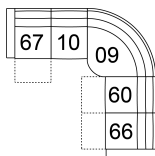

53 Loveseat Manual Recliner
63 Loveseat Power Recliner
65 x 41 x 39"
164 x 103 x 99 cm
IA: 43" / 110 cm

W2 Console w/Storage
14 x 40 x 35"
34 x 102 x 89 cm

32 Rocker Manual Recliner
31 Wallhugger Power Recliner
33 Swivel Rocker Manual Recliner
35 Wallhugger Manual Recliner
39 Rocker Power Recliner
42 x 41 x 39"
105 x 103 x 99 cm
IA: 20" / 51 cm

46 RHF Manual Recliner
47 LHF Manual Recliner
66 RHF Power Recliner
67 LHF Power Recliner
33 x 41 x 39"
84 x 103 x 99 cm

58 Console Loveseat Manual Recliner

68 Console Loveseat Power Recliner

77 x 41 x 39"
196 x 103 x 99 cm

POPULAR CONFIGURATIONS

67/10/09/60/66
107 x 107"
272 x 272 cm

67/W2/10/09/60/66
120 x 107"
305 x 272 cm

67/W2/10/09/10/66
120 x 107"
305 x 272 cm

47/10/09/10/46
107 x 107"
272 x 272 cm

DIMENSIONS

Seat Depth: 20" / 51 cm
Seat Height: 19" / 47 cm
Arm Depth: 33" / 84 cm
Arm Height: 25" / 64 cm
Reclined Depth: 64" / 164 cm

Dimensions shown as Width x Depth x Height.

Dimensions are correct at the time of printing and are subject to change without notice. Actual measurements for each item may vary from what is shown here. Please allow up to a +/- 1 inch difference. Availability may vary by region.