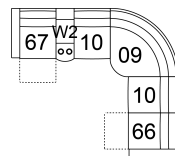

53 Loveseat Manual Recliner
63 Loveseat Power Recliner
65 x 41 x 39"
164 x 103 x 99 cm
IA: 43" / 110 cm

W2 Console w/Storage
14 x 40 x 35"
34 x 102 x 89 cm

32 Rocker Manual Recliner
31 Wallhugger Power Recliner
33 Swivel Rocker Manual Recliner
35 Wallhugger Manual Recliner
39 Rocker Power Recliner
42 x 41 x 39"
105 x 103 x 99 cm
IA: 20" / 51 cm

46 RHF Manual Recliner
47 LHF Manual Recliner
66 RHF Power Recliner
67 LHF Power Recliner
33 x 41 x 39"
84 x 103 x 99 cm

58 Console Loveseat Manual Recliner

68 Console Loveseat Power Recliner

77 x 41 x 39"
196 x 103 x 99 cm

POPULAR CONFIGURATIONS

67/10/09/60/66
107 x 107"
272 x 272 cm

67/W2/10/09/60/66
120 x 107"
305 x 272 cm

67/W2/10/09/10/66
120 x 107"
305 x 272 cm

47/10/09/10/46
107 x 107"
272 x 272 cm

DIMENSIONS

Seat Depth: 20" / 51 cm
Seat Height: 19" / 47 cm
Arm Depth: 33" / 84 cm
Arm Height: 25" / 64 cm
Reclined Depth: 64" / 164 cm

Dimensions shown as Width x Depth x Height.

Dimensions are correct at the time of printing and are subject to change without notice. Actual measurements for each item may vary from what is shown here. Please allow up to a +/- 1 inch difference. Availability may vary by region.