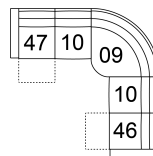

53 Loveseat Manual Recliner
63 Loveseat Power Recliner
65 x 41 x 39"
164 x 103 x 99 cm
IA: 43" / 110 cm

W2 Console w/Storage
14 x 40 x 35"
34 x 102 x 89 cm

32 Rocker Manual Recliner
31 Wallhugger Power Recliner
33 Swivel Rocker Manual Recliner
35 Wallhugger Manual Recliner
39 Rocker Power Recliner
42 x 41 x 39"
105 x 103 x 99 cm
IA: 20" / 51 cm

46 RHF Manual Recliner
47 LHF Manual Recliner
66 RHF Power Recliner
67 LHF Power Recliner
33 x 41 x 39"
84 x 103 x 99 cm

58 Console Loveseat Manual Recliner

68 Console Loveseat Power Recliner

77 x 41 x 39"
196 x 103 x 99 cm

POPULAR CONFIGURATIONS

67/10/09/60/66
107 x 107"
272 x 272 cm

67/W2/10/09/60/66
120 x 107"
305 x 272 cm

67/W2/10/09/10/66
120 x 107"
305 x 272 cm

47/10/09/10/46
107 x 107"
272 x 272 cm

DIMENSIONS

Seat Depth: 20" / 51 cm
Seat Height: 19" / 47 cm
Arm Depth: 33" / 84 cm
Arm Height: 25" / 64 cm
Reclined Depth: 64" / 164 cm

Dimensions shown as Width x Depth x Height.

Dimensions are correct at the time of printing and are subject to change without notice. Actual measurements for each item may vary from what is shown here. Please allow up to a +/- 1 inch difference. Availability may vary by region.