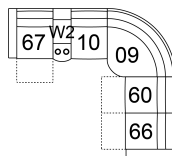

53 Loveseat Manual Recliner
63 Loveseat Power Recliner
65 x 41 x 39"
164 x 103 x 99 cm
IA: 43" / 110 cm

W2 Console w/Storage
14 x 40 x 35"
34 x 102 x 89 cm

32 Rocker Manual Recliner
31 Wallhugger Power Recliner
33 Swivel Rocker Manual Recliner
35 Wallhugger Manual Recliner
39 Rocker Power Recliner
42 x 41 x 39"
105 x 103 x 99 cm
IA: 20" / 51 cm

46 RHF Manual Recliner
47 LHF Manual Recliner
66 RHF Power Recliner
67 LHF Power Recliner
33 x 41 x 39"
84 x 103 x 99 cm

58 Console Loveseat Manual Recliner

68 Console Loveseat Power Recliner

77 x 41 x 39"
196 x 103 x 99 cm

POPULAR CONFIGURATIONS

67/10/09/60/66
107 x 107"
272 x 272 cm

67/W2/10/09/60/66
120 x 107"
305 x 272 cm

67/W2/10/09/10/66
120 x 107"
305 x 272 cm

47/10/09/10/46
107 x 107"
272 x 272 cm

DIMENSIONS

Seat Depth: 20" / 51 cm
Seat Height: 19" / 47 cm
Arm Depth: 33" / 84 cm
Arm Height: 25" / 64 cm
Reclined Depth: 64" / 164 cm

Dimensions shown as Width x Depth x Height.

Dimensions are correct at the time of printing and are subject to change without notice. Actual measurements for each item may vary from what is shown here. Please allow up to a +/- 1 inch difference. Availability may vary by region.