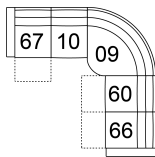

POPULAR CONFIGURATIONS

67/10/09/60/66
101 x 101"
257 x 257 cm