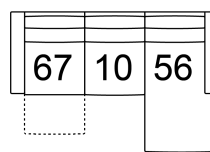

**56 RHF Chaise**  
**57 LHF Chaise**  
28 x 67 x 40"  
71 x 170 x 100 cm

**W2 Console w/Storage**  
14 x 40 x 35"  
34 x 102 x 89 cm

**32 Rocker Manual Recliner**  
**31 Wallhugger Power Recliner**  
**33 Swivel Rocker Manual Recliner**  
**35 Wallhugger Manual Recliner**  
**39 Rocker Power Recliner**  
35 x 41 x 40"  
88 x 103 x 100 cm  
IA: 24" / 60 cm

**46 RHF Manual Recliner**  
**47 LHF Manual Recliner**  
**66 RHF Power Recliner**  
**67 LHF Power Recliner**  
30 x 41 x 40"  
75 x 103 x 100 cm

**58 Console Loveseat Manual Recliner**  
**68 Console Loveseat Power Recliner**  
74 x 41 x 40"  
187 x 103 x 100 cm

## POPULAR CONFIGURATIONS

**67/10/09/60/66**  
101 x 101"  
257 x 257 cm

**67/W2/10/09/60/66**  
114 x 101"  
290 x 257 cm

**47/10/09/10/46**  
101 x 101"  
257 x 257 cm

**67/10/56**  
81 x 67"  
206 x 171 cm

## DIMENSIONS

Seat Depth: 21" / 54 cm  
Seat Height: 19" / 50 cm  
Arm Depth: 32" / 83 cm  
Arm Height: 23" / 58 cm  
Reclined Depth: 64" / 164 cm

Dimensions shown as Width x Depth x Height.

Dimensions are correct at the time of printing and are subject to change without notice. Actual measurements for each item may vary from what is shown here. Please allow up to a +/- 1 inch difference. Availability may vary by region.