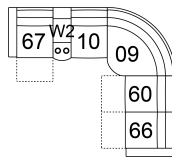

**56 RHF Chaise**  
**57 LHF Chaise**  
28 x 67 x 40"  
71 x 170 x 100 cm

**W2 Console w/Storage**  
14 x 40 x 35"  
34 x 102 x 89 cm

**32 Rocker Manual Recliner**  
**31 Wallhugger Power Recliner**  
**33 Swivel Rocker Manual Recliner**  
**35 Wallhugger Manual Recliner**  
**39 Rocker Power Recliner**  
35 x 41 x 40"  
88 x 103 x 100 cm  
IA: 24" / 60 cm

**46 RHF Manual Recliner**  
**47 LHF Manual Recliner**  
**66 RHF Power Recliner**  
**67 LHF Power Recliner**  
30 x 41 x 40"  
75 x 103 x 100 cm

**58 Console Loveseat Manual Recliner**  
**68 Console Loveseat Power Recliner**  
74 x 41 x 40"  
187 x 103 x 100 cm

## POPULAR CONFIGURATIONS

**67/10/09/60/66**  
101 x 101"  
257 x 257 cm

**67/W2/10/09/60/66**  
114 x 101"  
290 x 257 cm

**47/10/09/10/46**  
101 x 101"  
257 x 257 cm

**67/10/56**  
81 x 67"  
206 x 171 cm

## DIMENSIONS

Seat Depth: 21" / 54 cm  
Seat Height: 19" / 50 cm  
Arm Depth: 32" / 83 cm  
Arm Height: 23" / 58 cm  
Reclined Depth: 64" / 164 cm

Dimensions shown as Width x Depth x Height.

Dimensions are correct at the time of printing and are subject to change without notice. Actual measurements for each item may vary from what is shown here. Please allow up to a +/- 1 inch difference. Availability may vary by region.