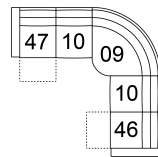

**56 RHF Chaise**  
**57 LHF Chaise**  
28 x 67 x 40"  
71 x 170 x 100 cm

**W2 Console w/Storage**  
14 x 40 x 35"  
34 x 102 x 89 cm

**32 Rocker Manual Recliner**  
**31 Wallhugger Power Recliner**  
**33 Swivel Rocker Manual Recliner**  
**35 Wallhugger Manual Recliner**  
**39 Rocker Power Recliner**  
35 x 41 x 40"  
88 x 103 x 100 cm  
IA: 24" / 60 cm

**46 RHF Manual Recliner**  
**47 LHF Manual Recliner**  
**66 RHF Power Recliner**  
**67 LHF Power Recliner**  
30 x 41 x 40"  
75 x 103 x 100 cm

**58 Console Loveseat Manual Recliner**  
**68 Console Loveseat Power Recliner**  
74 x 41 x 40"  
187 x 103 x 100 cm

## POPULAR CONFIGURATIONS

**67/10/09/60/66**  
101 x 101"  
257 x 257 cm

**67/W2/10/09/60/66**  
114 x 101"  
290 x 257 cm

**47/10/09/10/46**  
101 x 101"  
257 x 257 cm

**67/10/56**  
81 x 67"  
206 x 171 cm

## DIMENSIONS

Seat Depth: 21" / 54 cm  
Seat Height: 19" / 50 cm  
Arm Depth: 32" / 83 cm  
Arm Height: 23" / 58 cm  
Reclined Depth: 64" / 164 cm

Dimensions shown as Width x Depth x Height.

Dimensions are correct at the time of printing and are subject to change without notice. Actual measurements for each item may vary from what is shown here. Please allow up to a +/- 1 inch difference. Availability may vary by region.