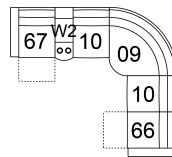

**46 RHF Manual Recliner**  
**47 LHF Manual Recliner**  
**66 RHF Power Recliner**  
**67 LHF Power Recliner**  
33 x 40 x 39"  
82 x 102 x 98 cm

**58 Console Loveseat Manual Recliner**

**68 Console Loveseat Power Recliner**

77 x 40 x 39"  
196 x 102 x 98 cm

## POPULAR CONFIGURATIONS

**67/10/09/60/66**  
103 x 103"  
262 x 262 cm

**67/W2/10/09/60/66**  
116 x 103"  
295 x 262 cm

**47/10/09/10/46**  
103 x 103"  
262 x 262 cm

**67/W2/10/09/10/66**  
116 x 103"  
295 x 262 cm

## DIMENSIONS

Seat Depth: 22" / 56 cm  
Seat Height: 19" / 48 cm  
Arm Depth: 35" / 90 cm  
Arm Height: 24" / 62 cm  
Reclined Depth: 64" / 163 cm

Dimensions shown as Width x Depth x Height.

Dimensions are correct at the time of printing and are subject to change without notice. Actual measurements for each item may vary from what is shown here. Please allow up to a +/- 1 inch difference. Availability may vary by region.