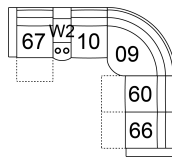

67/W2/10/09/60/66
116 x 103"
295 x 262 cm