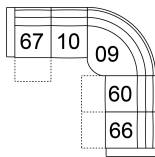

POPULAR CONFIGURATIONS

67/10/09/60/66
103 x 103"
262 x 262 cm