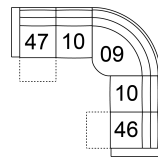

**46 RHF Manual Recliner**  
**47 LHF Manual Recliner**  
**66 RHF Power Recliner**  
**67 LHF Power Recliner**  
33 x 40 x 39"  
82 x 102 x 98 cm

**58 Console Loveseat Manual Recliner**

**68 Console Loveseat Power Recliner**

77 x 40 x 39"  
196 x 102 x 98 cm

## POPULAR CONFIGURATIONS

**67/10/09/60/66**  
103 x 103"  
262 x 262 cm

**67/W2/10/09/60/66**  
116 x 103"  
295 x 262 cm

**47/10/09/10/46**  
103 x 103"  
262 x 262 cm

**67/W2/10/09/10/66**  
116 x 103"  
295 x 262 cm

## DIMENSIONS

Seat Depth: 22" / 56 cm  
Seat Height: 19" / 48 cm  
Arm Depth: 35" / 90 cm  
Arm Height: 24" / 62 cm  
Reclined Depth: 64" / 163 cm

Dimensions shown as Width x Depth x Height.

Dimensions are correct at the time of printing and are subject to change without notice. Actual measurements for each item may vary from what is shown here. Please allow up to a +/- 1 inch difference. Availability may vary by region.