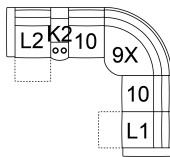

Measurements displayed here represent the standard for this series. Some pieces may vary. Options and Add-ons may have an upcharge.

VALOUR 41024

10 Armless Chair
31 x 41 x 43"
79 x 105 x 110 cm

9X Large Corner Curve
54 x 54 x 43"
138 x 138 x 110 cm

K2 Console w/Storage
13 x 40 x 37"
34 x 101 x 94 cm

L3 ARMLS PWR Recl w/PWR HR & LMBR
31 x 41 x 43"
79 x 105 x 110 cm

L6 Sofa Pwr w/HR and Lmbr
85 x 41 x 43"
216 x 105 x 110 cm
IA: 65" / 166 cm

L7 Love Pwr w/HR and Lmbr
62 x 41 x 43"
158 x 105 x 110 cm
IA: 42" / 107 cm

L8 Console Love Pwr w/HR and Lmbr
75 x 41 x 43"
191 x 105 x 110 cm

L9 Pwr Wallhugger w/HR and Lmbr
38 x 41 x 43"
97 x 105 x 110 cm
IA: 19" / 49 cm

L1 RHF PWR Recl w/PWR HR & LMBR
L2 LHF PWR Recl w/PWR HR & LMBR
39 x 41 x 43"
100 x 105 x 110 cm

POPULAR CONFIGURATIONS

L2/L3/9X/10/L1
124 x 124"
315 x 315 cm

L2/K2/10/9X/10/L1
137 x 124"
348 x 315 cm

DIMENSIONS

Seat Depth: N/A
Seat Height: N/A
Arm Depth: N/A
Arm Height: N/A
Reclined Depth: N/A

Dimensions shown as Width x Depth x Height.