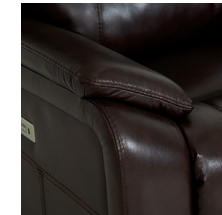

VALOUR 41024

POWER BUTTON WITH USB CHARGER

TOP STITCHING DETAIL

STANDARD PREMIUM FOAM

GARNET/WALNUT LEATHER MATCH

OPTIONS

- Stainless Steel Cup Holder
- Antique Brass Cup Holder
- Black LED Cup Holder
- Metal Table With Grommet
- Black Table With Grommet
- Grommet Only

FRAME

All Palliser frames are constructed from engineered wood products, hardwood or softwood; joints are pinned and glued for uniformity and strength.

SEATING COMFORT

Attached seat cushions feature a high-resiliency, high density foam core with a polyester wrap
Semi-attached back cushions with fibre filling
Back Suspension: Sinuous springs to provide premium comfort and support.
Seat Suspension: Heavy gauge sinuous springs, engineered to provide premium comfort and endurance.

FUNCTION

USB charging
Power recline, power headrests and power lumbar with a button switch featuring integrated USB charging, and LED backlighting, finished in an attractive brushed metal

COVERS

SelectLeathers