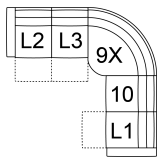

Measurements displayed here represent the standard for this series. Some pieces may vary. Options and Add-ons may have an upcharge.

VALOUR 41024

10 Armless Chair
31 x 41 x 43"
79 x 105 x 110 cm

9X Large Corner Curve
54 x 54 x 43"
138 x 138 x 110 cm

K2 Console w/Storage
13 x 40 x 37"
34 x 101 x 94 cm

L3 ARMLS PWR Recl w/PWR HR & LMBR
31 x 41 x 43"
79 x 105 x 110 cm

L6 Sofa Pwr w/HR and Lmbr
85 x 41 x 43"
216 x 105 x 110 cm
IA: 65" / 166 cm

L7 Love Pwr w/HR and Lmbr
62 x 41 x 43"
158 x 105 x 110 cm
IA: 42" / 107 cm

L8 Console Love Pwr w/HR and Lmbr
75 x 41 x 43"
191 x 105 x 110 cm

L9 Pwr Wallhugger w/HR and Lmbr
38 x 41 x 43"
97 x 105 x 110 cm
IA: 19" / 49 cm

L1 RHF PWR Recl w/PWR HR & LMBR
L2 LHF PWR Recl w/PWR HR & LMBR
39 x 41 x 43"
100 x 105 x 110 cm

POPULAR CONFIGURATIONS

L2/L3/9X/10/L1
124 x 124"
315 x 315 cm

L2/K2/10/9X/10/L1
137 x 124"
348 x 315 cm

DIMENSIONS

Seat Depth: N/A
Seat Height: N/A
Arm Depth: N/A
Arm Height: N/A
Reclined Depth: N/A

Dimensions shown as Width x Depth x Height.