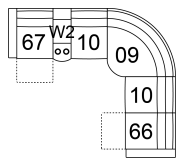

66 RHF Power Recliner w/ Power HR
32 x 42 x 41"
82 x 107 x 105 cm

67 LHF Power Recliner w/ Power HR
32 x 42 x 41"
82 x 107 x 105 cm

6H Armless Power Recliner w/ Powe
24 x 42 x 41"
61 x 107 x 105 cm

CH Console Loveseat Pwr Recl HR
78 x 42 x 41"
198 x 107 x 105 cm

W2 Console w/Storage
14 x 40 x 35"
34 x 102 x 89 cm

32 Chair Rocker Recliner
33 Chair Swivel Rocker Recliner
39 Rocker Power Recliner
40 x 42 x 41"
102 x 107 x 105 cm
IA: 22" / 55 cm

58 Console Loveseat Recliner
68 Console Loveseat Power Recline
78 x 42 x 41"
198 x 107 x 105 cm

POPULAR CONFIGURATIONS

67/W2/10/09/10/66
118 x 105"
300 x 267 cm

67/W2/10/09/6H/66
118 x 105"
300 x 267 cm

47/10/09/30/46
105 x 105"
267 x 267 cm

47/10/09/10/46
105 x 105"
267 x 267 cm

DIMENSIONS

Seat Depth: 21" / 54 cm
Seat Height: 20" / 51 cm
Arm Depth: 31" / 79 cm
Arm Height: 24" / 60 cm
Reclined Depth: 69" / 176 cm

Dimensions shown as Width x Depth x Height.

Dimensions are correct at the time of printing and are subject to change without notice. Actual measurements for each item may vary from what is shown here. Please allow up to a +/- 1 inch difference. Availability may vary by region.