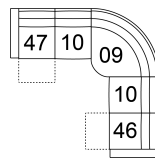

66 RHF Power Recliner w/ Power HR
32 x 42 x 41"
82 x 107 x 105 cm

67 LHF Power Recliner w/ Power HR
32 x 42 x 41"
82 x 107 x 105 cm

6H Armless Power Recliner w/ Powe
24 x 42 x 41"
61 x 107 x 105 cm

CH Console Loveseat Pwr Recl HR
78 x 42 x 41"
198 x 107 x 105 cm

W2 Console w/Storage
14 x 40 x 35"
34 x 102 x 89 cm

32 Chair Rocker Recliner
33 Chair Swivel Rocker Recliner
39 Rocker Power Recliner
40 x 42 x 41"
102 x 107 x 105 cm
IA: 22" / 55 cm

58 Console Loveseat Recliner
68 Console Loveseat Power Recline
78 x 42 x 41"
198 x 107 x 105 cm

POPULAR CONFIGURATIONS

67/W2/10/09/10/66
118 x 105"
300 x 267 cm

67/W2/10/09/6H/66
118 x 105"
300 x 267 cm

47/10/09/30/46
105 x 105"
267 x 267 cm

47/10/09/10/46
105 x 105"
267 x 267 cm

DIMENSIONS

Seat Depth: 21" / 54 cm
Seat Height: 20" / 51 cm
Arm Depth: 31" / 79 cm
Arm Height: 24" / 60 cm
Reclined Depth: 69" / 176 cm

Dimensions shown as Width x Depth x Height.

Dimensions are correct at the time of printing and are subject to change without notice. Actual measurements for each item may vary from what is shown here. Please allow up to a +/- 1 inch difference. Availability may vary by region.