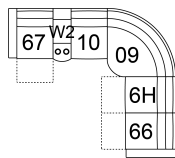

66 RHF Power Recliner w/ Power HR
32 x 42 x 41"
82 x 107 x 105 cm

67 LHF Power Recliner w/ Power HR
32 x 42 x 41"
82 x 107 x 105 cm

6H Armless Power Recliner w/ Powe
24 x 42 x 41"
61 x 107 x 105 cm

CH Console Loveseat Pwr Recl HR
78 x 42 x 41"
198 x 107 x 105 cm

W2 Console w/Storage
14 x 40 x 35"
34 x 102 x 89 cm

32 Chair Rocker Recliner
33 Chair Swivel Rocker Recliner
39 Rocker Power Recliner
40 x 42 x 41"
102 x 107 x 105 cm
IA: 22" / 55 cm

58 Console Loveseat Recliner
68 Console Loveseat Power Recline
78 x 42 x 41"
198 x 107 x 105 cm

POPULAR CONFIGURATIONS

67/W2/10/09/10/66
118 x 105"
300 x 267 cm

67/W2/10/09/6H/66
118 x 105"
300 x 267 cm

47/10/09/30/46
105 x 105"
267 x 267 cm

47/10/09/10/46
105 x 105"
267 x 267 cm

DIMENSIONS

Seat Depth: 21" / 54 cm
Seat Height: 20" / 51 cm
Arm Depth: 31" / 79 cm
Arm Height: 24" / 60 cm
Reclined Depth: 69" / 176 cm

Dimensions shown as Width x Depth x Height.

Dimensions are correct at the time of printing and are subject to change without notice. Actual measurements for each item may vary from what is shown here. Please allow up to a +/- 1 inch difference. Availability may vary by region.