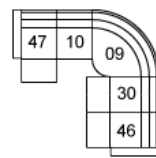

66 RHF Power Recliner w/ Power HR
32 x 42 x 41"
82 x 107 x 105 cm

67 LHF Power Recliner w/ Power HR
32 x 42 x 41"
82 x 107 x 105 cm

6H Armless Power Recliner w/ Powe
24 x 42 x 41"
61 x 107 x 105 cm

CH Console Loveseat Pwr Recl HR
78 x 42 x 41"
198 x 107 x 105 cm

W2 Console w/Storage
14 x 40 x 35"
34 x 102 x 89 cm

32 Chair Rocker Recliner
33 Chair Swivel Rocker Recliner
39 Rocker Power Recliner
40 x 42 x 41"
102 x 107 x 105 cm
IA: 22" / 55 cm

58 Console Loveseat Recliner
68 Console Loveseat Power Recline
78 x 42 x 41"
198 x 107 x 105 cm

POPULAR CONFIGURATIONS

67/W2/10/09/10/66
118 x 105"
300 x 267 cm

67/W2/10/09/6H/66
118 x 105"
300 x 267 cm

47/10/09/30/46
105 x 105"
267 x 267 cm

47/10/09/10/46
105 x 105"
267 x 267 cm

DIMENSIONS

Seat Depth: 21" / 54 cm
Seat Height: 20" / 51 cm
Arm Depth: 31" / 79 cm
Arm Height: 24" / 60 cm
Reclined Depth: 69" / 176 cm

Dimensions shown as Width x Depth x Height.

Dimensions are correct at the time of printing and are subject to change without notice. Actual measurements for each item may vary from what is shown here. Please allow up to a +/- 1 inch difference. Availability may vary by region.