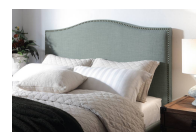

Ariana Platform Bed

Ariana_Platform_Bed

Indulgent tufting and cushioning surround you in luxury with the Geneva upholstered bed

Product Description

Indulgent tufting and cushioning surround you in luxury with the Geneva upholstered bed collection from Modus Furniture. Available as headboards or complete beds, each model is wrapped from head to toe in a textural linen fabric for a tailored finish. With styles ranging from sleek and modern to lavishly hand tufted, this collection features hand-hammered nails, high arching curves and piped edges that highlight each angle and shape.- European-style bentwood platform mattress support designed for use without a box spring.