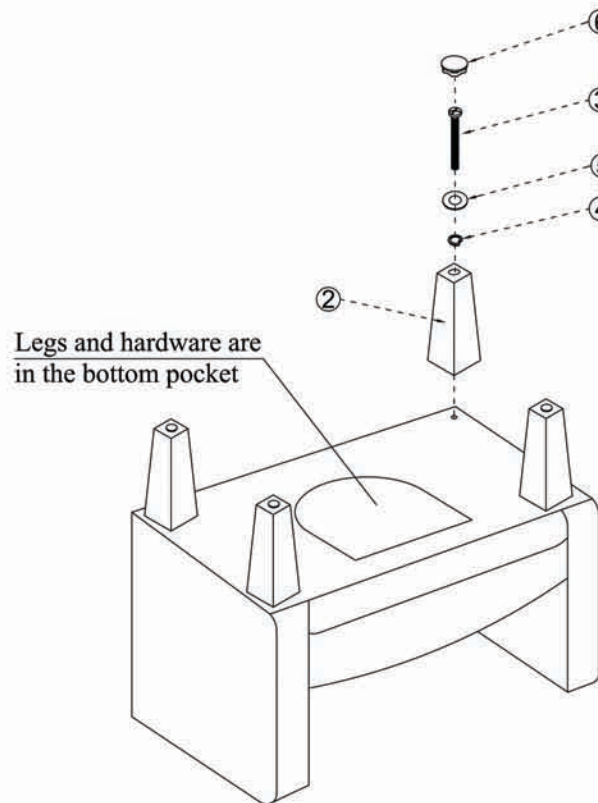

PARTS AND HARDWARE.

① Sofa=1pcs	② Feet=2pcs
③ Bolts=4pcs	④ Spring washers=4pcs
⑤ Washers=4pcs	⑥ Feet Stopper=4pcs
⑦ Waist Pillow=1pcs	

NOTES.

Thank you for purchasing this quality product!
Be sure to check all packing material careful
for small part that may have come loose
inside the carton during shipping.

CAUTION: The items heavy, assembly
should be performed by two people.

STEP 1.