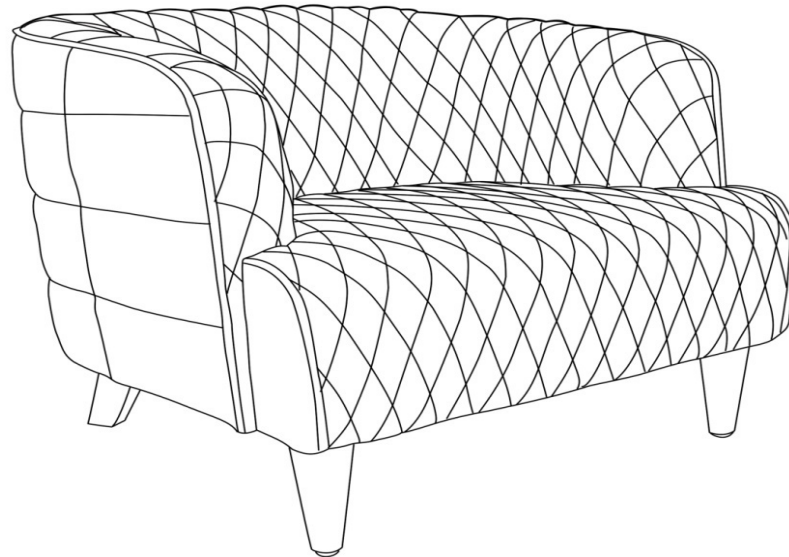

ASSEMBLY INSTRUCTIONS.

MAGDELAN TUFTED LEATHER ARM CHAIR EMERALD

PK-1076-27

THANK YOU FOR YOUR PURCHASE!

PARTS AND HARDWARE.

Image	Description	Q' TY
	Allan Key	1Pc
	Alan Screw	8Pcs
	Front feet	2Pcs
	Rear feet	2Pcs

NOTES.

Thank you for purchasing this quality product! Be sure to check all packing material carefully for small part that may have come loose inside the carton during shipping.

CAUTION: The item is heavy, assembly should be performed by two people.